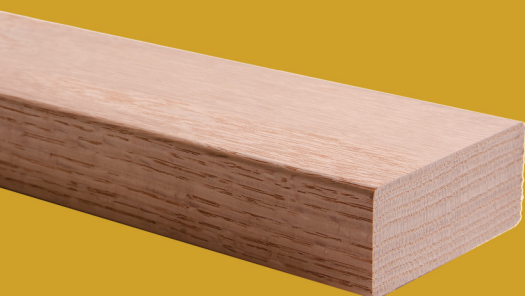

## IRON BALUSTER FINISHES & PATINAS

RAW IRON (RAW)  
*This is raw (unfinished) iron that needs to be painted or powder coated.*

ANTIQUÉ NICKEL (AN)

VINTAGE BRASS (VB)

COPPER VEIN (CV)

ENGINEERED NEWELS (RED OAK)

6060 HANDRAIL (RED OAK)

ENGINEERED TREADS (RED OAK)