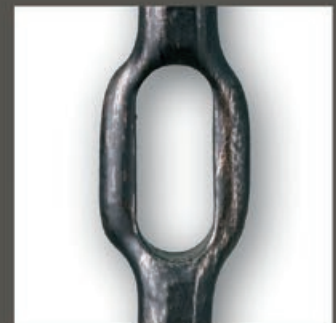

Oil Rubbed Bronze (shown)

## WENTWORTH | COLLECTION

Inspired by old world English design, Wentworth Collection is an ode to an era of simple craftsmanship and metalsmithing. Hand forged design available in our most popular finishes & patinas.

Satin Black (shown)

Satin Clear (shown)

Satin Black (shown)

Oil Rubbed Bronze (shown)

NEW

# WENTWORTH

ROUND HAND FORGED    SQUARE RUSTIC HAMMERED