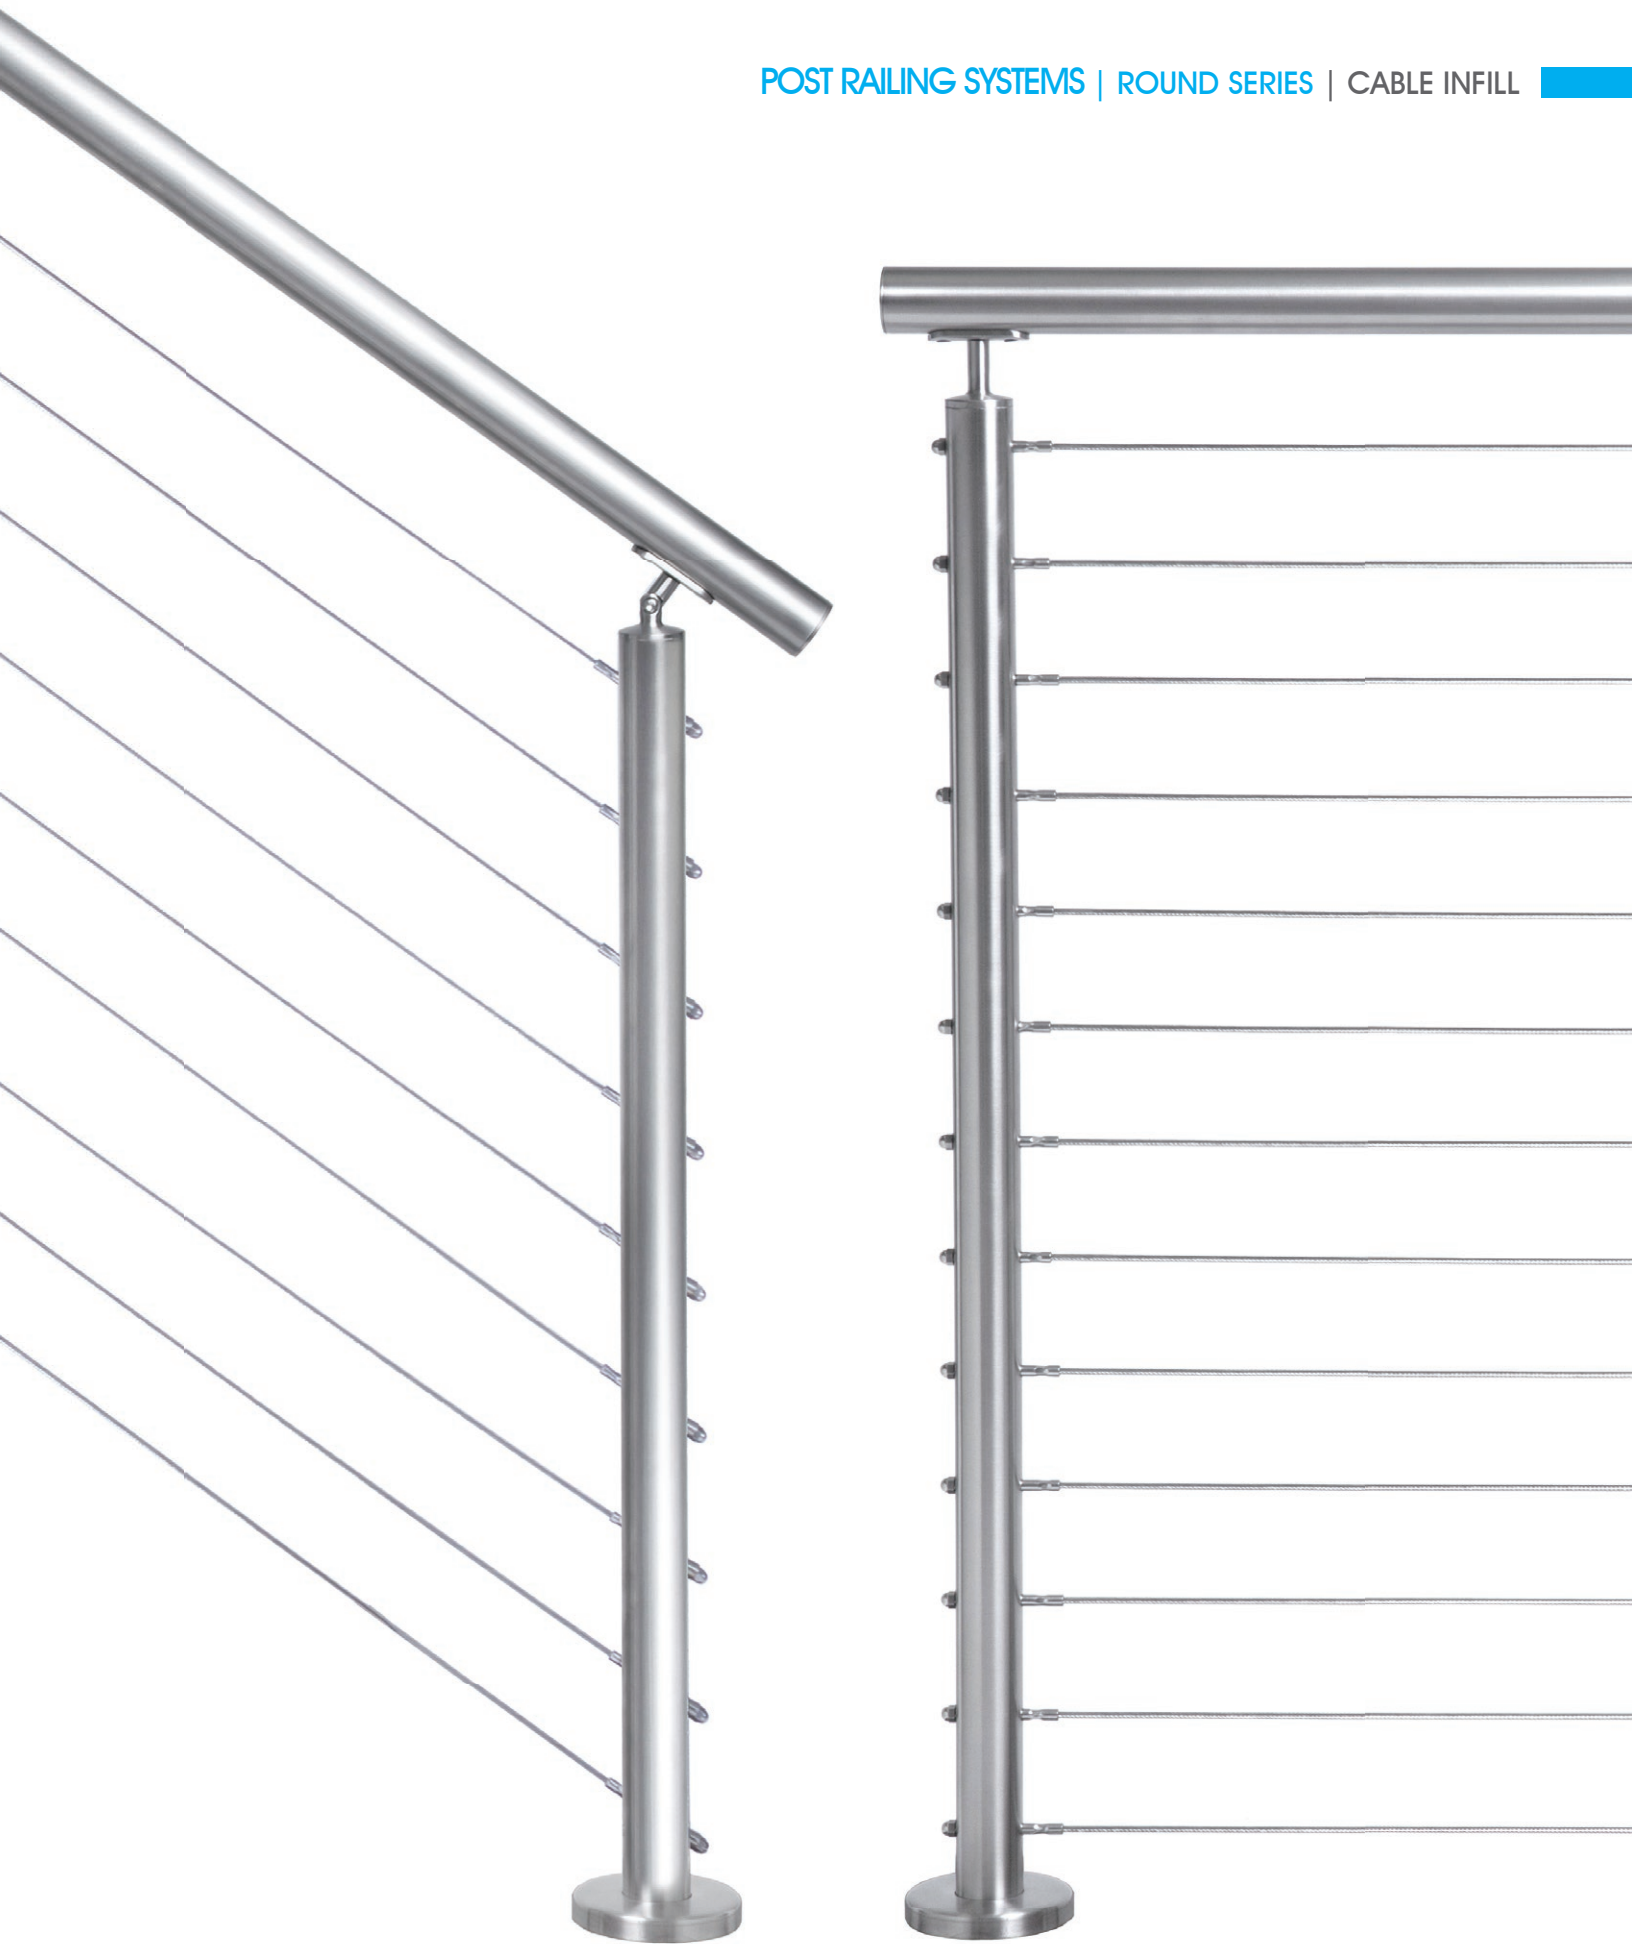

## Glass Railing Systems

### MOUNTING OPTIONS

Floor Mount

Wall Mount

### CAP RAIL

Square Cap Rail

Floor mount

Wall mount

Systems Brochure Edition 001-A

16684 Air Center Blvd. Houston, Texas 77032

Toll Free 866.443.4848 Fax 281.443.1133

[www.houseofforgings.net](http://www.houseofforgings.net)