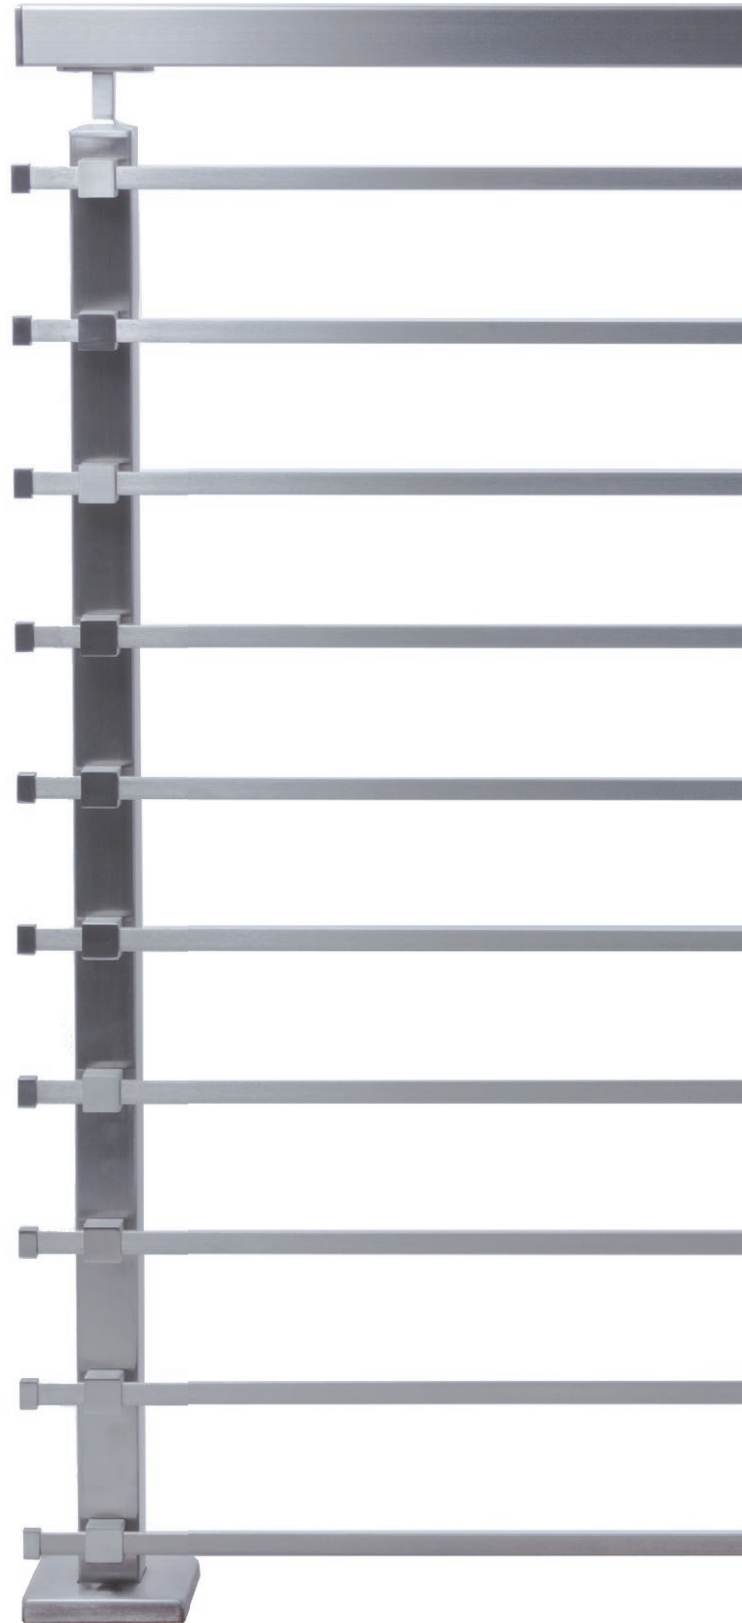

## Glass Railing Systems

### MOUNTING OPTIONS

Floor Mount

Wall Mount

### CAP RAIL

Square Cap Rail

Floor mount

Wall mount

Systems Brochure Edition 001-A

16684 Air Center Blvd. Houston, Texas 77032

Toll Free 866.443.4848 Fax 281.443.1133

[www.houseofforgings.net](http://www.houseofforgings.net)