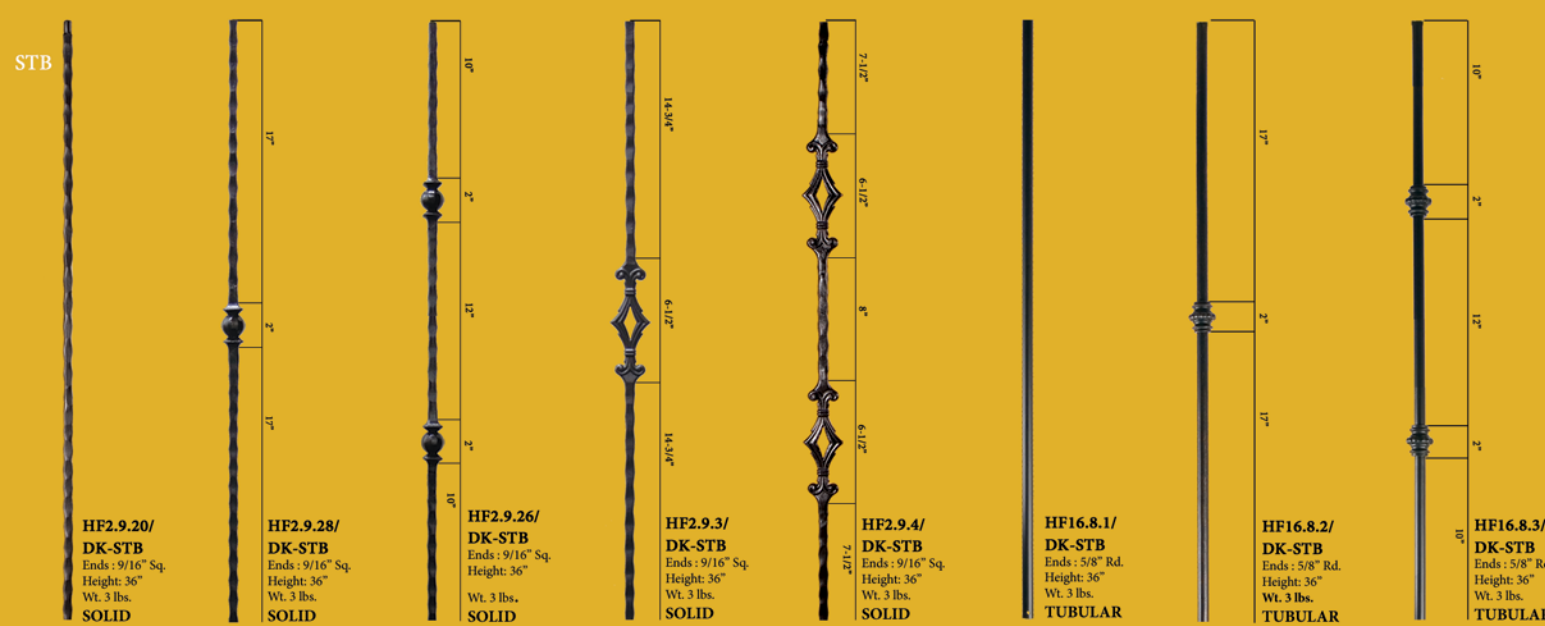

OUTDOOR SERIES—SQUARE HAMMERED

ROUND

DECKSCAPE
OUTDOOR BALUSTERS
BRING THE ELEGANCE OF WROUGHT IRON TO YOUR BACKYARD DECK.

Superior 5 Step Anti-Corrosion Phosphate Dip with Satin Black All-Weather Powder Coating