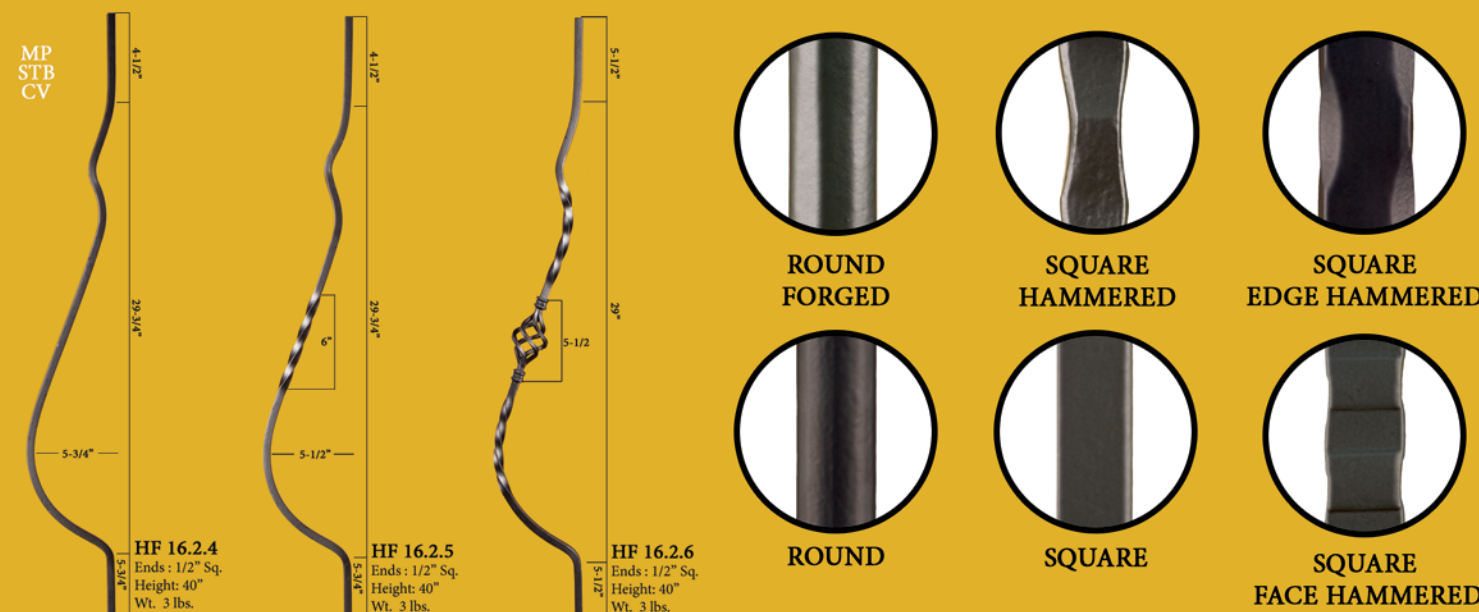

HOUSE OF FORGINGS

POWDER COATED PRODUCTS

HOUSE OF FORGINGS

BALCONY SERIES—SQUARE

BAR STOCK