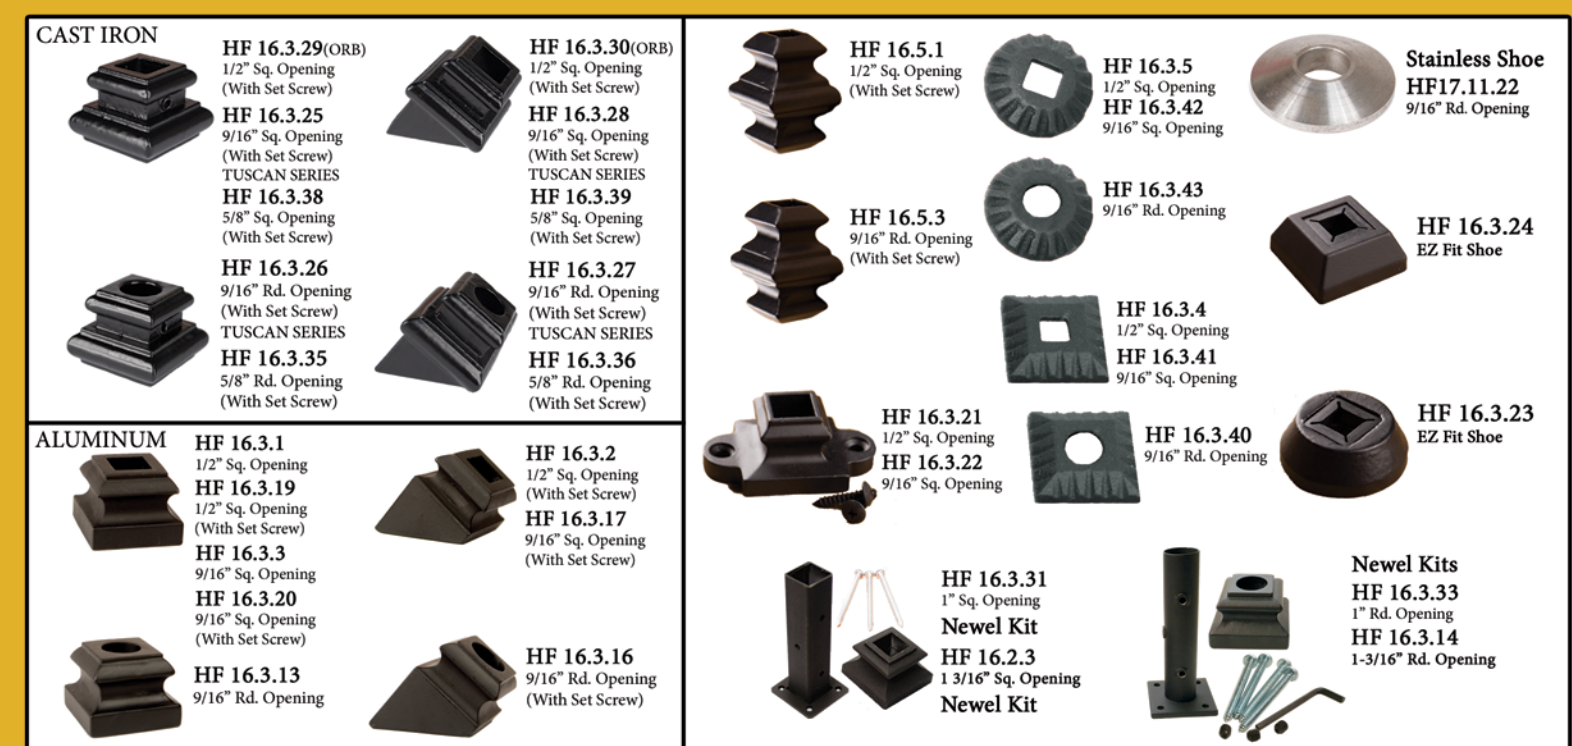

SHOES / COLLARS / NEWEL KITS

QUICK COLOR REFERENCE GUIDE

SHOE	DESCRIPTION	AN	CV	RAW	ORB	ORC	SC	SP	STB	VB
16.3.1	1/2" SQ NO SET SCREW FLAT	X	X			X		X	X	
16.3.13	9/16" RD NO SET SCREW FLAT		X						X	
16.3.16	9/16" RD W/ SET SCREW PITCH		X						X	
16.3.17	9/16" SQ W/ SET SCREW PITCH		X			X			X	
16.3.19	1/2" SQ W/ SET SCREW FLAT	X	X	X		X		X	X	
16.3.2	1/2" SQ W/ SET SCREW PITCH	X	X	X		X		X	X	
16.3.20	9/16" SQ W/ SET SCREW FLAT		X			X			X	
16.3.21	1/2" SQ W/ EARS FLAT		X						X	
16.3.22	9/16" SQ W/ EARS FLAT		X						X	
16.3.23	EZ FIT RD SHOE		X						X	
16.3.24	EZ FIT SQ SHOE		X						X	
16.3.25	9/16" SQ W/ SET SCREW FLAT		X	X	X		X		X	X
16.3.26	9/16" RD W/ SET SCREW FLAT		X	X	X		X		X	X
16.3.27	9/16" RD W/ SET SCREW PITCH		X	X	X		X		X	X
16.3.28	9/16" SQ W/ SET SCREW PITCH		X	X	X		X		X	X
16.3.29	1/2" SQ W/ SET SCREW FLAT		X		X				X	
16.3.3	9/16" SQ NO SET SCREW FLAT		X			X			X	
16.3.30	1/2" SQ W/ SET SCREW PITCH				X					
16.3.35	5/8" RD W/ SET SCREW FLAT			X	X				X	
16.3.36	5/8" RD W/ SET SCREW PITCH			X	X				X	
16.3.38	5/8" SQ W/ SET SCREW FLAT			X	X				X	
16.3.39	5/8" SQ W/ SET SCREW PITCH			X	X				X	
16.3.4	1/2" SQ FLAT SQ SCALLOP		X		X	X			X	
16.3.40	9/16" RD HOLE FLAT SQ SCALLOP		X		X				X	
16.3.41	9/16" SQ HOLE FLAT SQ SCALLOP		X	X	X				X	
16.3.42	9/16" SQ HOLE FLAT RD SCALLOP			X	X				X	X
16.3.43	9/16" RD HOLE FLAT RD SCALLOP			X	X				X	X
16.3.5	1/2" SQ FLAT RD SCALLOP		X		X				X	
NEWEL KIT COLORS										
16.2.3	1-3/16" SQ NEWEL KIT	X	X	X	X	X		X	X	
16.3.14	1-3/16" RD NEWEL KIT		X	X					X	
16.3.32	1-3/16" RD NEWEL KIT			X						
16.3.31	1" SQ NEWEL KIT		X	X	X		X		X	X
16.3.33	1" RD NEWEL KIT		X	X	X		X		X	X