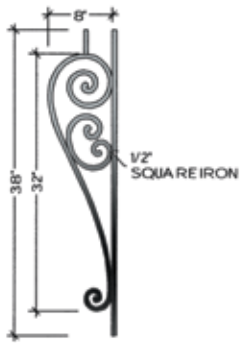

Tuscany

Seville

Variance in specifications of hand-forged products may occur.

Seville

Milano

Milano

30° ANGLE
 3" WOODEN HANDRAIL
 30" BALUSTER SPACE
 4" VERTICAL STRINGER

WILL CLEAR
 4" CODE

PIECE A
FITS LEVEL BALCONY
OR STRAIGHT RAILS

TOP VIEW
A-1
FLAT
HFGO.A1

PIECE A
FITS LEVEL BALCONY
OR STRAIGHT RAILS

TOP VIEW
A-1
FLAT
HFGO.A1

PIECE B
FITS ANGLES UP TO 48°

TOP VIEW
B-1
FLAT
HFGO.B1

PIECE B
FITS ANGLES UP TO 48°

TOP VIEW
B-1
FLAT
HFGO.B1

TOP VIEW
A-2
ALL RADIUS FROM 28" TO 20'-0"
HFGO.A2

TOP VIEW
A-2
ALL RADIUS FROM 28" TO 20'-0"
HFGO.A2

TOP VIEW
B-2
ALL RADIUS FROM 28" TO 20'-0"
HFGO.B2

TOP VIEW
B-2
ALL RADIUS FROM 28" TO 20'-0"
HFGO.B2

TOP VIEW
A-3
ALL RADIUS FROM 28" TO 20'-0"
HFGO.A3

TOP VIEW
A-3
ALL RADIUS FROM 28" TO 20'-0"
HFGO.A3

TOP VIEW
B-3
ALL RADIUS FROM 28" TO 20'-0"
HFGO.B3

TOP VIEW
B-3
ALL RADIUS FROM 28" TO 20'-0"
HFGO.B3