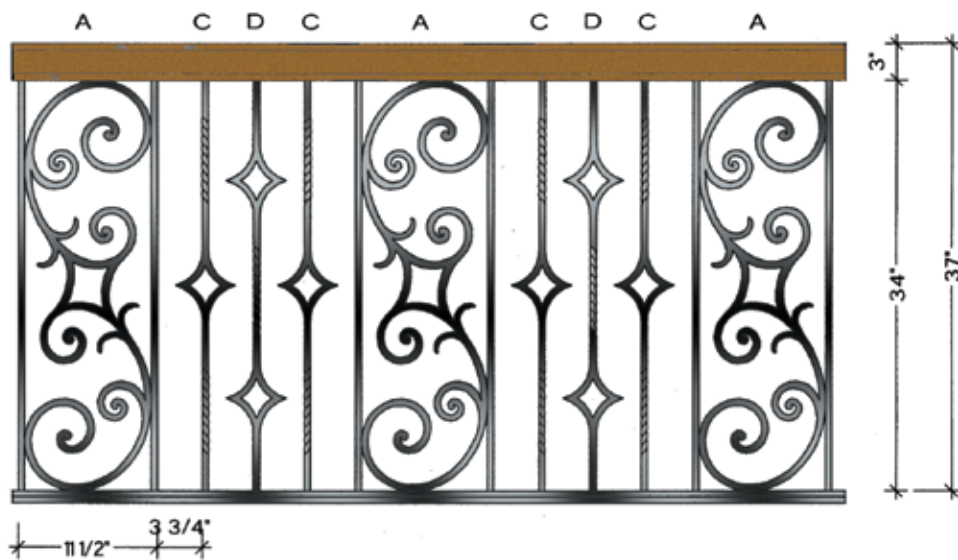

Variance in specifications of
 hand-forged products may occur.

Rebecca

TOP VIEW
A-1
FLAT
HFRB.A1

TOP VIEW
B-1
FLAT
HFRB.B1

TOP VIEW
C-1
FLAT
HFRB.C1

TOP VIEW
4 1/2" RADIUS
HFRB.TERM.LF

TOP VIEW
A-2
ALL RADIUS FROM 28" TO 20'-0"
HFRB.A2

TOP VIEW
B-2
ALL RADIUS FROM 30" TO 20'-0"
HFRB.B2

TOP VIEW
C-2
ALL RADIUS FROM 30" TO 20'-0"
HFRB.C2

TOP VIEW
4 1/2" RADIUS
HFRB.TERM.RT

TOP VIEW
A-3
ALL RADIUS FROM 28" TO 20'-0"
HFRB.A3

TOP VIEW
B-3
ALL RADIUS FROM 30" TO 20'-0"
HFRB.B3

TOP VIEW
C-3
ALL RADIUS FROM 30" TO 20'-0"
HFRB.C3

Tuscany

RIGHT TERMINATION
 LEFT SIDE VIEW

Variance in specifications of
 hand-forged products may occur.

Tuscany

Variance in specifications of hand-forged products may occur.

Tuscany

Seville

Variance in specifications of hand-forged products may occur.

Seville

Milano

Milano

30° ANGLE
 3" WOODEN HANDRAIL
 30" BALUSTER SPACE
 4" VERTICAL STRINGER

WILL CLEAR
 4" CODE