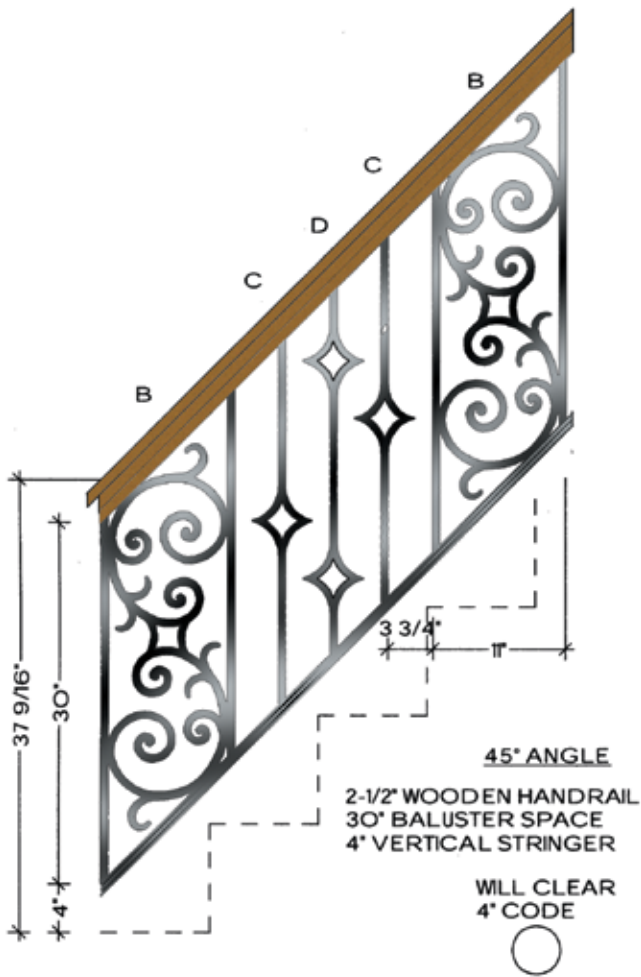

Variance in specifications of
 hand-forged products may occur.

Rebecca

TOP VIEW
A-1
FLAT
HFRB.A1

TOP VIEW
B-1
FLAT
HFRB.B1

TOP VIEW
C-1
FLAT
HFRB.C1

TOP VIEW
4 1/2" RADIUS
HFRB.TERM.LF

TOP VIEW
A-2
ALL RADIUS FROM 28" TO 20'-0"
HFRB.A2

TOP VIEW
B-2
ALL RADIUS FROM 30" TO 20'-0"
HFRB.B2

TOP VIEW
C-2
ALL RADIUS FROM 30" TO 20'-0"
HFRB.C2

TOP VIEW
4 1/2" RADIUS
HFRB.TERM.RT

TOP VIEW
A-3
ALL RADIUS FROM 28" TO 20'-0"
HFRB.A3

TOP VIEW
B-3
ALL RADIUS FROM 30" TO 20'-0"
HFRB.B3

TOP VIEW
C-3
ALL RADIUS FROM 30" TO 20'-0"
HFRB.C3

Tuscany

RIGHT TERMINATION
 LEFT SIDE VIEW

Variance in specifications of
 hand-forged products may occur.

Tuscany

Variance in specifications of hand-forged products may occur.

Tuscany

Seville

Variance in specifications of hand-forged products may occur.

Seville

Milano

Milano

30° ANGLE
 3" WOODEN HANDRAIL
 30" BALUSTER SPACE
 4" VERTICAL STRINGER

WILL CLEAR
 4" CODE