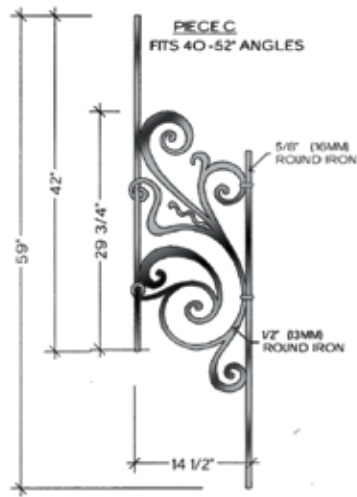

Variance in specifications of
 hand-forged products may occur.

Rebecca

TOP VIEW
A-1
FLAT
HFRB.A1

TOP VIEW
B-1
FLAT
HFRB.B1

TOP VIEW
C-1
FLAT
HFRB.C1

TOP VIEW
4 1/2" RADIUS
HFRB.TERM.LF

TOP VIEW
A-2
ALL RADIUS FROM 28" TO 20'-0"
HFRB.A2

TOP VIEW
B-2
ALL RADIUS FROM 30" TO 20'-0"
HFRB.B2

TOP VIEW
C-2
ALL RADIUS FROM 30" TO 20'-0"
HFRB.C2

TOP VIEW
4 1/2" RADIUS
HFRB.TERM.RT

TOP VIEW
A-3
ALL RADIUS FROM 28" TO 20'-0"
HFRB.A3

TOP VIEW
B-3
ALL RADIUS FROM 30" TO 20'-0"
HFRB.B3

TOP VIEW
C-3
ALL RADIUS FROM 30" TO 20'-0"
HFRB.C3

Tuscany

RIGHT TERMINATION
 LEFT SIDE VIEW

Variance in specifications of
 hand-forged products may occur.

Tuscany

Variance in specifications of hand-forged products may occur.