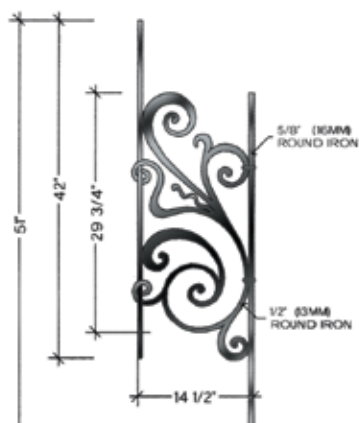

Variance in specifications of
 hand-forged products may occur.

Rebecca

TOP VIEW
A-1
FLAT
HFRB.A1

TOP VIEW
B-1
FLAT
HFRB.B1

TOP VIEW
C-1
FLAT
HFRB.C1

TOP VIEW
4 1/2" RADIUS
HFRB.TERM.LF

TOP VIEW
A-2
ALL RADIUS FROM 28" TO 20'-0"
HFRB.A2

TOP VIEW
B-2
ALL RADIUS FROM 30" TO 20'-0"
HFRB.B2

TOP VIEW
C-2
ALL RADIUS FROM 30" TO 20'-0"
HFRB.C2

TOP VIEW
4 1/2" RADIUS
HFRB.TERM.RT

TOP VIEW
A-3
ALL RADIUS FROM 28" TO 20'-0"
HFRB.A3

TOP VIEW
B-3
ALL RADIUS FROM 30" TO 20'-0"
HFRB.B3

TOP VIEW
C-3
ALL RADIUS FROM 30" TO 20'-0"
HFRB.C3

Tuscany

RIGHT TERMINATION
 LEFT SIDE VIEW

Variance in specifications of
 hand-forged products may occur.

Tuscany

Variance in specifications of hand-forged products may occur.

Tuscany

Seville

Variance in specifications of hand-forged products may occur.

Seville

Milano

Milano

30° ANGLE
 3" WOODEN HANDRAIL
 30" BALUSTER SPACE
 4" VERTICAL STRINGER

WILL CLEAR
 4" CODE