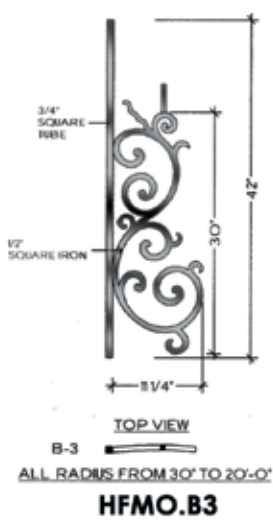

***NOTE: THE MILANO LAYOUT
 REQUIRES THE REMOVAL OF
 SOME ATTACHED VERTICALS
 AND REWELDING SCROLLS TO
 PREVIOUS VERTICAL***

45° ANGLE
 2-1/4" WOODEN HANDRAIL
 30-1/2" BALUSTER SPACE
 4" VERTICAL STRINGER

WILL CLEAR
 4" CODE

BALCONY
 3" WOODEN HANDRAIL
 35" BALUSTER SPACE

WILL CLEAR
 4" CODE

Variance in specifications of
 hand-forged products may occur.

Firenza

30° ANGLE

2-1/4" WOODEN HANDRAIL
33' BALUSTER SPACE
2" VERTICAL STRINGER

WILL CLEAR
4" CODE

Variance in specifications of
hand-forged products may occur.

45° ANGLE

2-1/4" WOODEN HANDRAIL
32-3/4' BALUSTER SPACE
2" VERTICAL STRINGER

WILL CLEAR
4" CODE

BALCONY

2 1/4" WOODEN HANDRAIL
35' BALUSTER SPACE