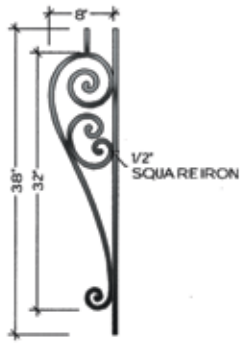

Variance in specifications of
 hand-forged products may occur.

Rebecca

TOP VIEW
A-1
FLAT
HFRB.A1

TOP VIEW
B-1
FLAT
HFRB.B1

TOP VIEW
C-1
FLAT
HFRB.C1

TOP VIEW
4 1/2" RADIUS
HFRB.TERM.LF

TOP VIEW
A-2
ALL RADIUS FROM 28" TO 20'-0"
HFRB.A2

Tuscany

Seville

Variance in specifications of hand-forged products may occur.

Seville

Milano

Milano

30° ANGLE
 3" WOODEN HANDRAIL
 30" BALUSTER SPACE
 4" VERTICAL STRINGER

WILL CLEAR
 4" CODE

PIECE A
FITS LEVEL BALCONY
OR STRAIGHT RAILS

TOP VIEW
A-1
FLAT
HFGO.A1

PIECE A
FITS LEVEL BALCONY
OR STRAIGHT RAILS

TOP VIEW
A-1
FLAT
HFGO.A1

PIECE B
FITS ANGLES UP TO 48°

TOP VIEW
B-1
FLAT
HFGO.B1

PIECE B
FITS ANGLES UP TO 48°

TOP VIEW
B-1
FLAT
HFGO.B1

TOP VIEW
A-2
ALL RADIUS FROM 28" TO 20'-0"
HFGO.A2

TOP VIEW
A-2
ALL RADIUS FROM 28" TO 20'-0"
HFGO.A2

TOP VIEW
B-2
ALL RADIUS FROM 28" TO 20'-0"
HFGO.B2

TOP VIEW
B-2
ALL RADIUS FROM 28" TO 20'-0"
HFGO.B2