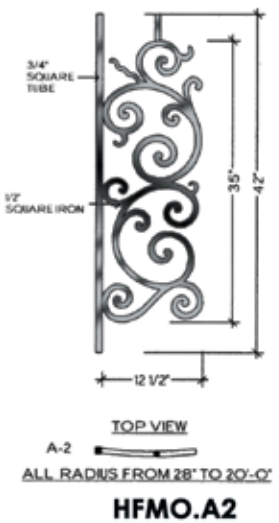

Variance in specifications of
 hand-forged products may occur.

Rebecca

TOP VIEW
A-1
FLAT
HFRB.A1

TOP VIEW
B-1
FLAT
HFRB.B1

TOP VIEW
C-1
FLAT
HFRB.C1

TOP VIEW
4 1/2" RADIUS
HFRB.TERM.LF

TOP VIEW
A-2
ALL RADIUS FROM 28" TO 20'-0"
HFRB.A2

***NOTE: THE MILANO LAYOUT
 REQUIRES THE REMOVAL OF
 SOME ATTACHED VERTICALS
 AND REWELDING SCROLLS TO
 PREVIOUS VERTICAL***

45° ANGLE
 2-1/4" WOODEN HANDRAIL
 30-1/2" BALUSTER SPACE
 4" VERTICAL STRINGER

WILL CLEAR
 4" CODE

BALCONY
 3" WOODEN HANDRAIL
 35" BALUSTER SPACE

WILL CLEAR
 4" CODE

Variance in specifications of
 hand-forged products may occur.

Firenza

30° ANGLE

2-1/4" WOODEN HANDRAIL
33' BALUSTER SPACE
2" VERTICAL STRINGER

WILL CLEAR
4" CODE

Variance in specifications of
hand-forged products may occur.

45° ANGLE

2-1/4" WOODEN HANDRAIL
32-3/4' BALUSTER SPACE
2" VERTICAL STRINGER

WILL CLEAR
4" CODE

BALCONY

2 1/4" WOODEN HANDRAIL
35' BALUSTER SPACE