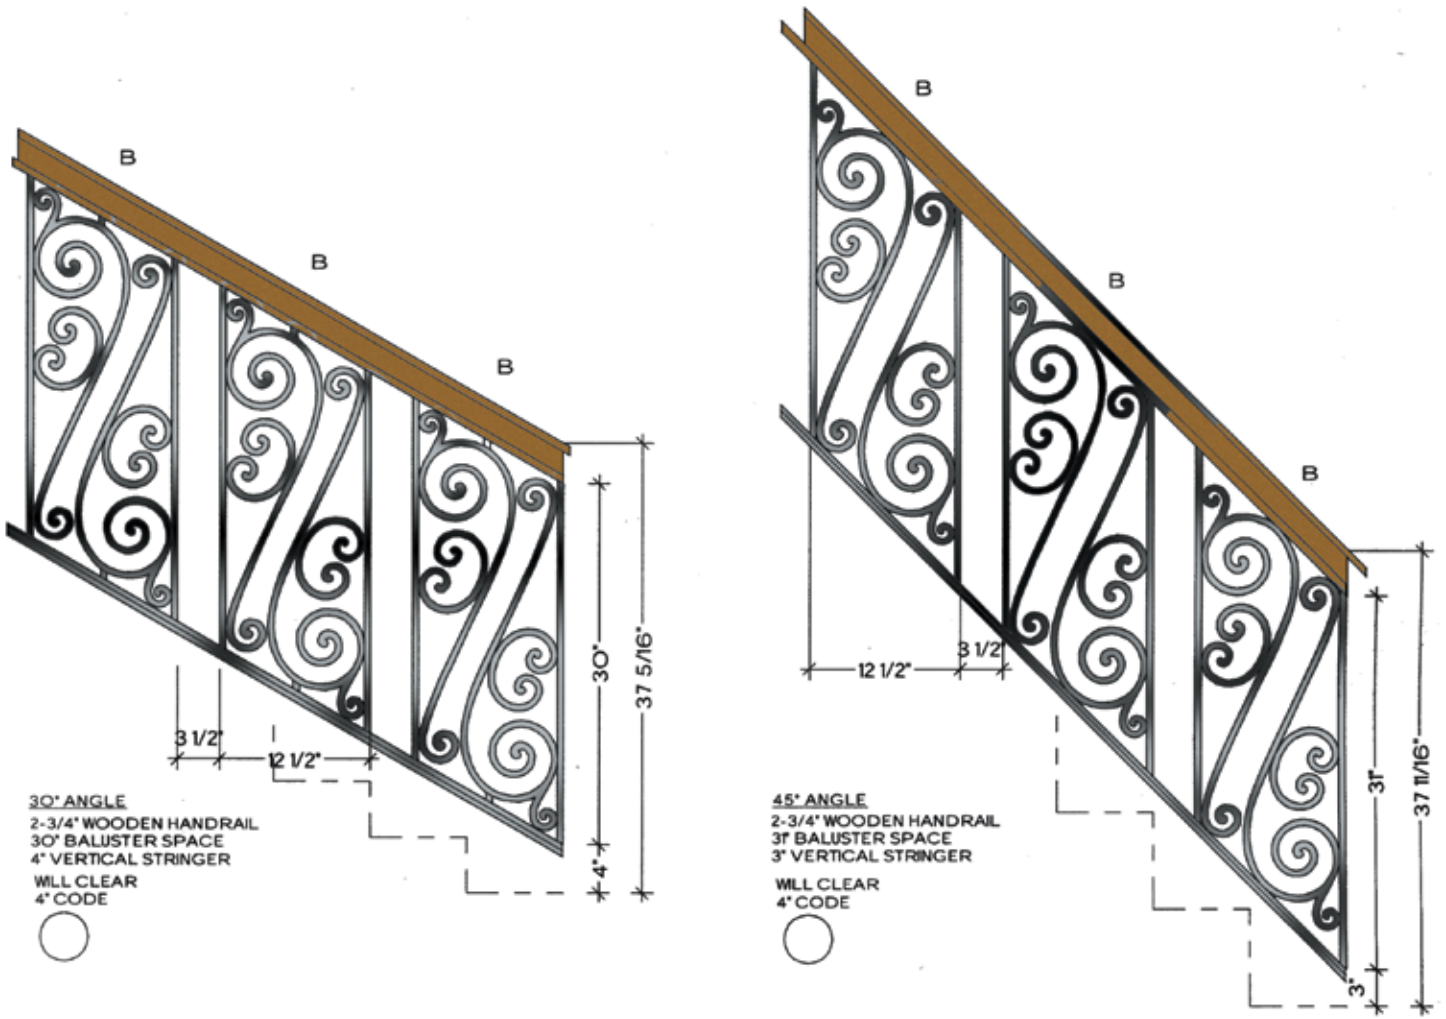

Geno

BALCONY
3" WOODEN HANDRAIL
33" BALUSTER SPACE

WILL CLEAR
4" CODE

Variance in specifications of hand-forged products may occur.