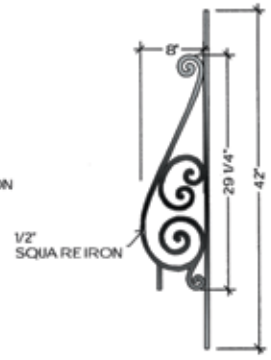

PIECE A
FITS LEVEL BALCONY
OR STRAIGHT RAILS

TOP VIEW
A-1
FLAT
HFGO.A1

PIECE A
FITS LEVEL BALCONY
OR STRAIGHT RAILS

TOP VIEW
A-1
FLAT
HFGO.A1

PIECE B
FITS ANGLES UP TO 48°

TOP VIEW
B-1
FLAT
HFGO.B1

PIECE B
FITS ANGLES UP TO 48°

TOP VIEW
B-1
FLAT
HFGO.B1

TOP VIEW
A-2
ALL RADIUS FROM 28" TO 20'-0"
HFGO.A2

TOP VIEW
A-2
ALL RADIUS FROM 28" TO 20'-0"
HFGO.A2

TOP VIEW
B-2
ALL RADIUS FROM 28" TO 20'-0"
HFGO.B2

TOP VIEW
B-2
ALL RADIUS FROM 28" TO 20'-0"
HFGO.B2

TOP VIEW
A-3
ALL RADIUS FROM 28" TO 20'-0"
HFGO.A3

TOP VIEW
A-3
ALL RADIUS FROM 28" TO 20'-0"
HFGO.A3

TOP VIEW
B-3
ALL RADIUS FROM 28" TO 20'-0"
HFGO.B3

TOP VIEW
B-3
ALL RADIUS FROM 28" TO 20'-0"
HFGO.B3