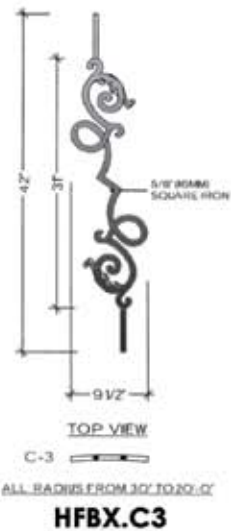

Bordeaux

TOP VIEW
A-1
FLAT

HFBX.A1

TOP VIEW
B-1
FLAT

HFBX.B1

TOP VIEW
B-1
FLAT

HFBX.B1

TOP VIEW
A-2
ALL RADIUS FROM 28\"/>

HFBX.A2

TOP VIEW
B-2
ALL RADIUS FROM 30\"/>

HFBX.B2

TOP VIEW
B-2
ALL RADIUS FROM 30\"/>

HFBX.B2

TOP VIEW
A-3
ALL RADIUS FROM 28\"/>

HFBX.A3

TOP VIEW
B-3
ALL RADIUS FROM 30\"/>

HFBX.B3

TOP VIEW
B-3
ALL RADIUS FROM 30\"/>

HFBX.B3

Bordeaux

Regency

Regency

Regency

PIECE C
FITS ALL ANGLES UP TO 48°