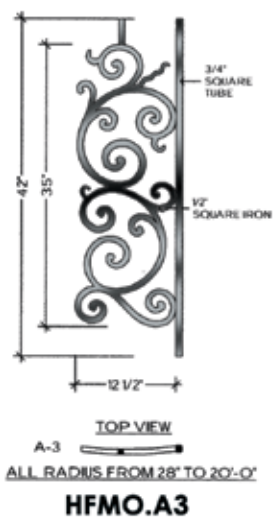

***NOTE: THE MILANO LAYOUT
 REQUIRES THE REMOVAL OF
 SOME ATTACHED VERTICALS
 AND REWELDING SCROLLS TO
 PREVIOUS VERTICAL***

45° ANGLE
 2-1/4" WOODEN HANDRAIL
 30-1/2" BALUSTER SPACE
 4" VERTICAL STRINGER

WILL CLEAR
 4" CODE

BALCONY
 3" WOODEN HANDRAIL
 35" BALUSTER SPACE

WILL CLEAR
 4" CODE

Variance in specifications of
 hand-forged products may occur.

Firenza

30° ANGLE

2-1/4" WOODEN HANDRAIL
33' BALUSTER SPACE
2" VERTICAL STRINGER

WILL CLEAR
4" CODE

Variance in specifications of
hand-forged products may occur.

45° ANGLE

2-1/4" WOODEN HANDRAIL
32-3/4' BALUSTER SPACE
2" VERTICAL STRINGER

WILL CLEAR
4" CODE

BALCONY

2 1/4" WOODEN HANDRAIL
35' BALUSTER SPACE