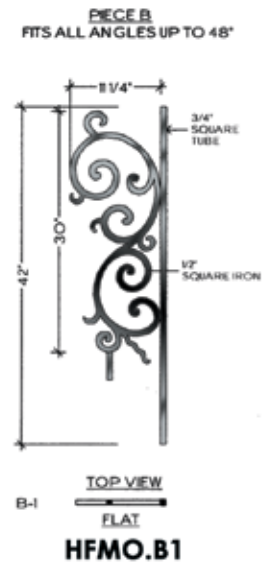

Variance in specifications of
 hand-forged products may occur.

Rebecca

TOP VIEW
A-1
FLAT
HFRB.A1

TOP VIEW
B-1
FLAT
HFRB.B1

TOP VIEW
C-1
FLAT
HFRB.C1

TOP VIEW
4 1/2" RADIUS
HFRB.TERM.LF

TOP VIEW
A-2
ALL RADIUS FROM 28" TO 20'-0"
HFRB.A2

***NOTE: THE MILANO LAYOUT
 REQUIRES THE REMOVAL OF
 SOME ATTACHED VERTICALS
 AND REWELDING SCROLLS TO
 PREVIOUS VERTICAL***

45° ANGLE
 2-1/4" WOODEN HANDRAIL
 30-1/2" BALUSTER SPACE
 4" VERTICAL STRINGER

WILL CLEAR
 4" CODE

BALCONY
 3" WOODEN HANDRAIL
 35" BALUSTER SPACE

WILL CLEAR
 4" CODE

Variance in specifications of
 hand-forged products may occur.

Firenza

30° ANGLE

2-1/4" WOODEN HANDRAIL
33' BALUSTER SPACE
2" VERTICAL STRINGER

WILL CLEAR
4" CODE

Variance in specifications of
hand-forged products may occur.

45° ANGLE

2-1/4" WOODEN HANDRAIL
32-3/4' BALUSTER SPACE
2" VERTICAL STRINGER

WILL CLEAR
4" CODE

BALCONY

2 1/4" WOODEN HANDRAIL
35' BALUSTER SPACE