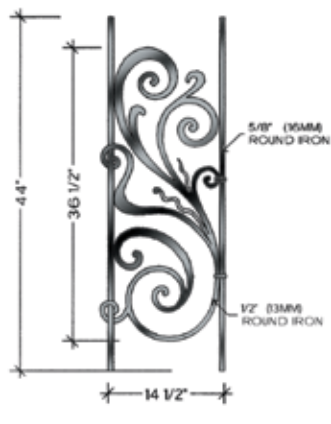

Variance in specifications of
 hand-forged products may occur.

Rebecca

TOP VIEW
A-1
FLAT
HFRB.A1

TOP VIEW
B-1
FLAT
HFRB.B1

TOP VIEW
C-1
FLAT
HFRB.C1

TOP VIEW
4 1/2" RADIUS
HFRB.TERM.LF

TOP VIEW
A-2
ALL RADIUS FROM 28" TO 20'-0"
HFRB.A2

TOP VIEW
B-2
ALL RADIUS FROM 30" TO 20'-0"
HFRB.B2

TOP VIEW
C-2
ALL RADIUS FROM 30" TO 20'-0"
HFRB.C2

TOP VIEW
4 1/2" RADIUS
HFRB.TERM.RT

TOP VIEW
A-3
ALL RADIUS FROM 28" TO 20'-0"
HFRB.A3

TOP VIEW
B-3
ALL RADIUS FROM 30" TO 20'-0"
HFRB.B3

TOP VIEW
C-3
ALL RADIUS FROM 30" TO 20'-0"
HFRB.C3

Tuscany

RIGHT TERMINATION
 LEFT SIDE VIEW

Variance in specifications of
 hand-forged products may occur.

Tuscany

Variance in specifications of hand-forged products may occur.

Tuscany

Seville

Variance in specifications of hand-forged products may occur.

Seville

Milano

Milano

30° ANGLE
 3" WOODEN HANDRAIL
 30" BALUSTER SPACE
 4" VERTICAL STRINGER

WILL CLEAR
 4" CODE