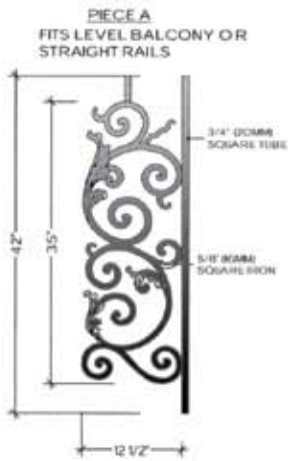

TOP VIEW
A-3
ALL RADIUS FROM 28" TO 20'-0"
HFGO.A3

TOP VIEW
A-3
ALL RADIUS FROM 28" TO 20'-0"
HFGO.A3

TOP VIEW
B-3
ALL RADIUS FROM 28" TO 20'-0"
HFGO.B3

TOP VIEW
B-3
ALL RADIUS FROM 28" TO 20'-0"
HFGO.B3

RIGHT
 TERMINATION

BALCONY
 3" WOODEN HANDRAIL
 35" BALUSTER SPACE
 4" CLOSED STRINGER

WILL CLEAR
 4" CODE

Variance in specifications of
 hand-forged products may occur.

Bordeaux

Variance in specifications of hand-forged products may occur.

Bordeaux

TOP VIEW
A-1
FLAT

HFBX.A1

TOP VIEW
B-1
FLAT

HFBX.B1

TOP VIEW
B-1
FLAT

HFBX.B1

TOP VIEW
A-2
ALL RADIUS FROM 28\"/>

HFBX.A2

TOP VIEW
B-2
ALL RADIUS FROM 30\"/>

HFBX.B2

TOP VIEW
B-2
ALL RADIUS FROM 30\"/>

HFBX.B2

TOP VIEW
A-3
ALL RADIUS FROM 28\"/>

HFBX.A3

TOP VIEW
B-3
ALL RADIUS FROM 30\"/>