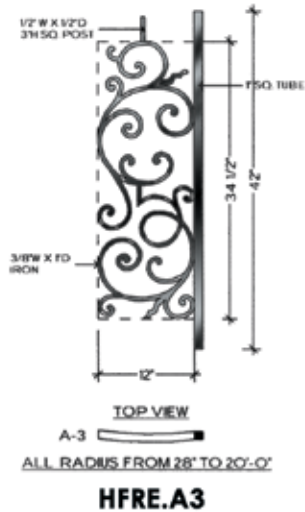

Bordeaux

TOP VIEW
A-1
FLAT

HFBX.A1

TOP VIEW
B-1
FLAT

HFBX.B1

TOP VIEW
B-1
FLAT

HFBX.B1

TOP VIEW
A-2
ALL RADIUS FROM 28\"/>

HFBX.A2

TOP VIEW
B-2
ALL RADIUS FROM 30\"/>

HFBX.B2

TOP VIEW
B-2
ALL RADIUS FROM 30\"/>

HFBX.B2

TOP VIEW
A-3
ALL RADIUS FROM 28\"/>

HFBX.A3

TOP VIEW
B-3
ALL RADIUS FROM 30\"/>

HFBX.B3

TOP VIEW
B-3
ALL RADIUS FROM 30\"/>

HFBX.B3

Bordeaux

Regency

Regency

Regency

PIECE C
FITS ALL ANGLES UP TO 48°

TOP VIEW
C-1
FLAT

HFRE.C1

PIECE C
FITS ALL ANGLES UP TO 48°

TOP VIEW
C-1
FLAT

HFRE.C1

LEFT SIDE TERMINATION
RIGHT SIDE VIEW

HFRE.TERM.LF

RIGHT SIDE TERMINATION
LEFT SIDE VIEW