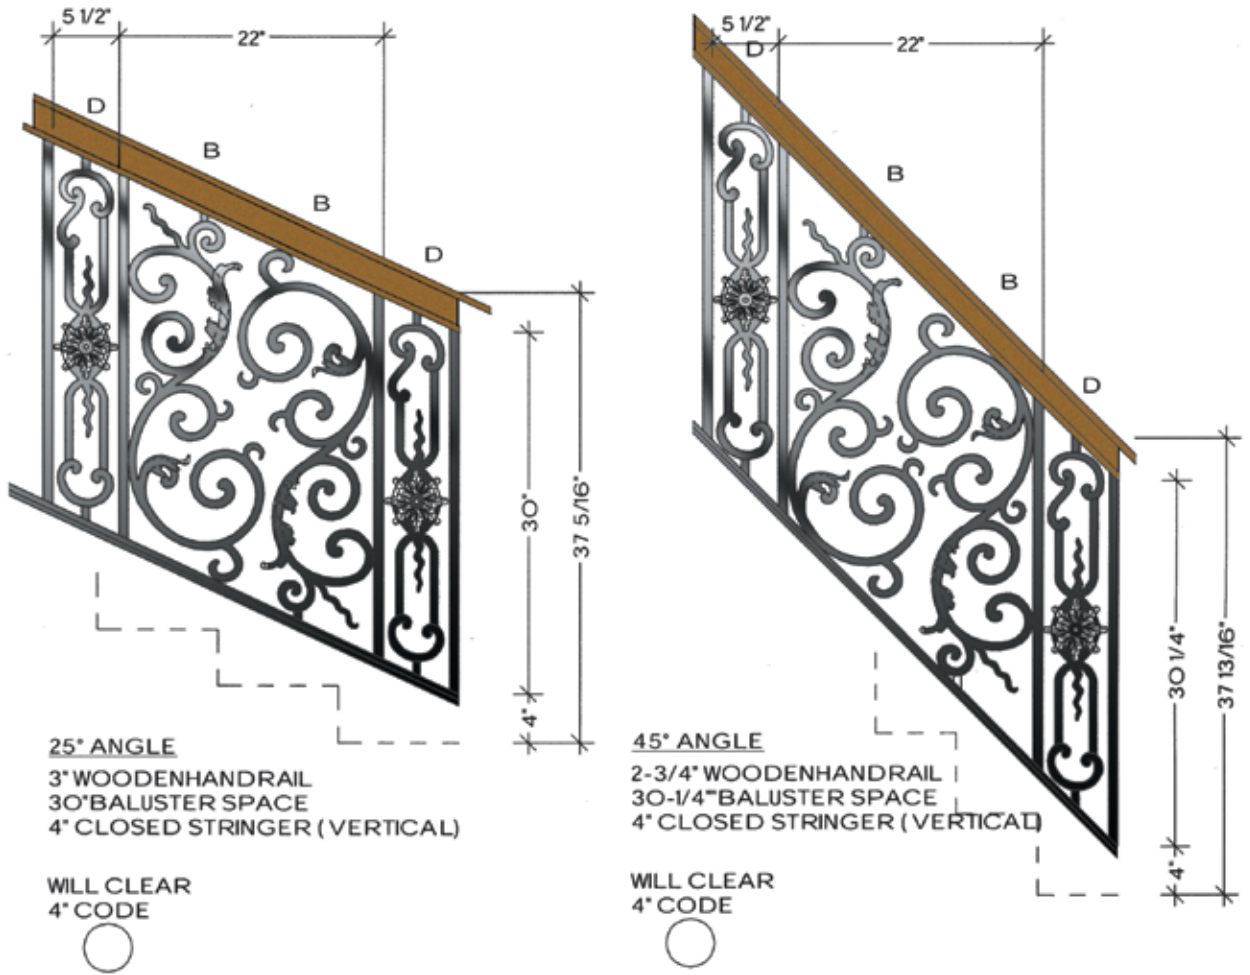

RIGHT
 TERMINATION

BALCONY
 3" WOODEN HANDRAIL
 35" BALUSTER SPACE
 4" CLOSED STRINGER

WILL CLEAR
 4" CODE

Variance in specifications of
 hand-forged products may occur.

Bordeaux

Variance in specifications of hand-forged products may occur.

Bordeaux

TOP VIEW
A-1
FLAT

HFBX.A1

TOP VIEW
B-1
FLAT

HFBX.B1

TOP VIEW
B-1
FLAT

HFBX.B1

TOP VIEW
A-2
ALL RADIUS FROM 28\"/>

HFBX.A2

TOP VIEW
B-2
ALL RADIUS FROM 30\"/>

HFBX.B2

TOP VIEW
B-2
ALL RADIUS FROM 30\"/>

HFBX.B2

TOP VIEW
A-3
ALL RADIUS FROM 28\"/>

HFBX.A3

TOP VIEW
B-3
ALL RADIUS FROM 30\"/>