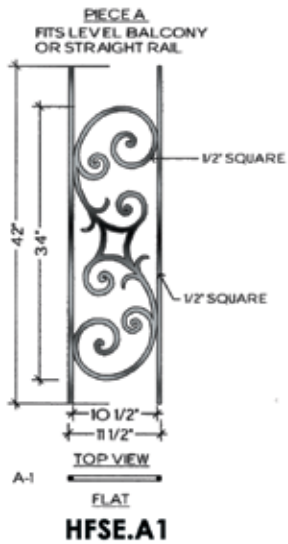

Variance in specifications of
 hand-forged products may occur.

Rebecca

TOP VIEW
A-1
FLAT
HFRB.A1

TOP VIEW
B-1
FLAT
HFRB.B1

TOP VIEW
C-1
FLAT
HFRB.C1

TOP VIEW
4 1/2" RADIUS
HFRB.TERM.LF

TOP VIEW
A-2
ALL RADIUS FROM 28" TO 20'-0"
HFRB.A2

TOP VIEW
C-3
ALL RADIUS FROM 30" TO 20'-0"
HFRB.C3

Tuscany

RIGHT TERMINATION
 LEFT SIDE VIEW

Variance in specifications of
 hand-forged products may occur.

Tuscany

Variance in specifications of hand-forged products may occur.

Tuscany

Seville

Variance in specifications of hand-forged products may occur.

Seville

Milano

Milano

30° ANGLE
 3" WOODEN HANDRAIL
 30" BALUSTER SPACE
 4" VERTICAL STRINGER

WILL CLEAR
 4" CODE

***NOTE: THE MILANO LAYOUT
 REQUIRES THE REMOVAL OF
 SOME ATTACHED VERTICALS
 AND REWELDING SCROLLS TO
 PREVIOUS VERTICAL***

45° ANGLE
 2-1/4" WOODEN HANDRAIL
 30-1/2" BALUSTER SPACE
 4" VERTICAL STRINGER