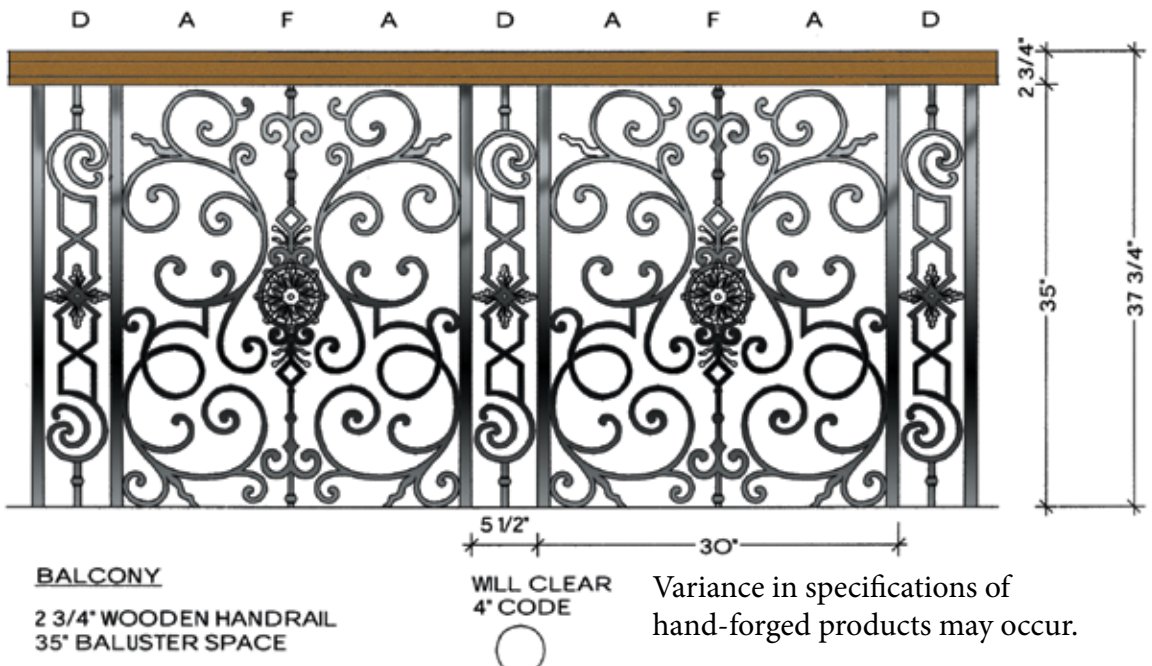

Bordeaux

TOP VIEW
A-1
FLAT

HFBX.A1

TOP VIEW
B-1
FLAT

HFBX.B1

TOP VIEW
B-1
FLAT

HFBX.B1

TOP VIEW
A-2
ALL RADIUS FROM 28\"/>

HFBX.A2

TOP VIEW
B-2
ALL RADIUS FROM 30\"/>

HFBX.B2

TOP VIEW
B-2
ALL RADIUS FROM 30\"/>

HFBX.B2

TOP VIEW
A-3
ALL RADIUS FROM 28\"/>

HFBX.A3

TOP VIEW
B-3
ALL RADIUS FROM 30\"/>

HFBX.B3

TOP VIEW
B-3
ALL RADIUS FROM 30\"/>

HFBX.B3

Bordeaux

Regency

Regency

Regency

PIECE C
FITS ALL ANGLES UP TO 48°

TOP VIEW
C-1
FLAT

HFRE.C1

PIECE C
FITS ALL ANGLES UP TO 48°

TOP VIEW
C-1
FLAT

HFRE.C1

LEFT SIDE TERMINATION
RIGHT SIDE VIEW

HFRE.TERM.LF

RIGHT SIDE TERMINATION
LEFT SIDE VIEW