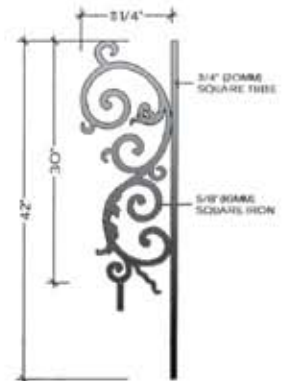

Bordeaux

TOP VIEW
A-1
FLAT

HFBX.A1

TOP VIEW
B-1
FLAT

HFBX.B1

TOP VIEW
B-1
FLAT

HFBX.B1

TOP VIEW
A-2
ALL RADIUS FROM 28\"/>

HFBX.A2

TOP VIEW
B-2
ALL RADIUS FROM 30\"/>

HFBX.B2

TOP VIEW
B-2
ALL RADIUS FROM 30\"/>

HFBX.B2

TOP VIEW
A-3
ALL RADIUS FROM 28\"/>

HFBX.A3

TOP VIEW
B-3
ALL RADIUS FROM 30\"/>

HFBX.B3

TOP VIEW
B-3
ALL RADIUS FROM 30\"/>

HFBX.B3

Bordeaux

Regency

Regency

Regency

PIECE C
FITS ALL ANGLES UP TO 48°