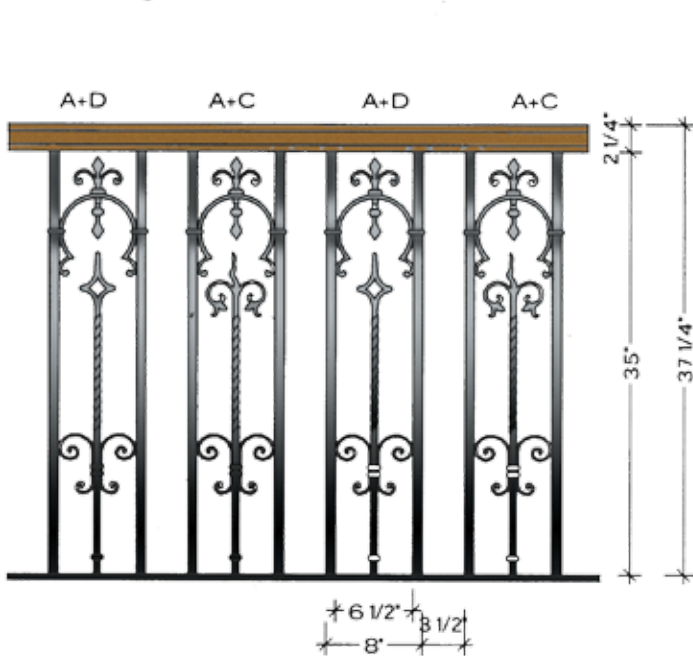

WILL CLEAR
4" CODE

Variance in specifications of
hand-forged products may occur.

45° ANGLE

2-1/4" WOODEN HANDRAIL
32-3/4' BALUSTER SPACE
2" VERTICAL STRINGER

WILL CLEAR
4" CODE

BALCONY

2 1/4" WOODEN HANDRAIL
35' BALUSTER SPACE