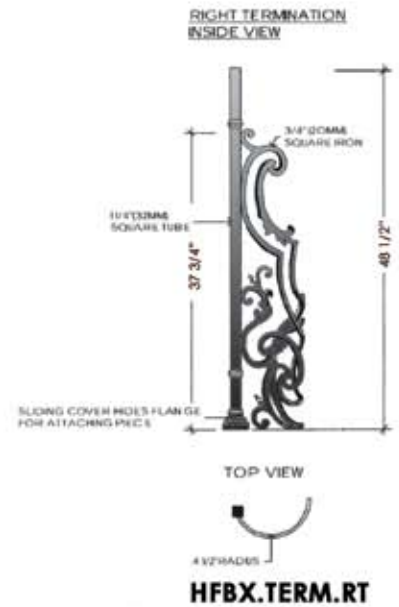

Bordeaux

TOP VIEW
A-1
FLAT

HFBX.A1

TOP VIEW
B-1
FLAT

HFBX.B1

TOP VIEW
B-1
FLAT

HFBX.B1

TOP VIEW
A-2
ALL RADIUS FROM 28\"/>

HFBX.A2

TOP VIEW
B-2
ALL RADIUS FROM 30\"/>

HFBX.B2

TOP VIEW
B-2
ALL RADIUS FROM 30\"/>

HFBX.B2

TOP VIEW
A-3
ALL RADIUS FROM 28\"/>

HFBX.A3

TOP VIEW
B-3
ALL RADIUS FROM 30\"/>

HFBX.B3

TOP VIEW
B-3
ALL RADIUS FROM 30\"/>

HFBX.B3

Bordeaux

Regency

Regency

Regency

PIECE C
FITS ALL ANGLES UP TO 48°

TOP VIEW
C-1
FLAT

HFRE.C1

PIECE C
FITS ALL ANGLES UP TO 48°

TOP VIEW
C-1
FLAT

HFRE.C1

LEFT SIDE TERMINATION
RIGHT SIDE VIEW

HFRE.TERM.LF

RIGHT SIDE TERMINATION
LEFT SIDE VIEW