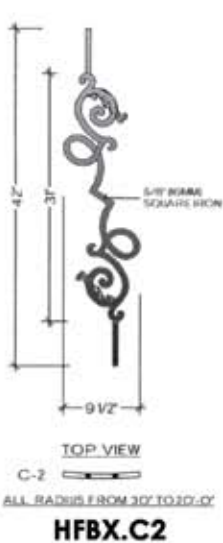

Bordeaux

TOP VIEW
A-1
FLAT

HFBX.A1

TOP VIEW
B-1
FLAT

HFBX.B1

TOP VIEW
B-1
FLAT

HFBX.B1

TOP VIEW
A-2
ALL RADIUS FROM 28\"/>

HFBX.A2

TOP VIEW
B-2
ALL RADIUS FROM 30\"/>

HFBX.B2

TOP VIEW
B-2
ALL RADIUS FROM 30\"/>

HFBX.B2

TOP VIEW
A-3
ALL RADIUS FROM 28\"/>

HFBX.A3

TOP VIEW
B-3
ALL RADIUS FROM 30\"/>

HFBX.B3

TOP VIEW
B-3
ALL RADIUS FROM 30\"/>

HFBX.B3

Bordeaux

Regency

Regency

Regency

PIECE C
FITS ALL ANGLES UP TO 48°

TOP VIEW
C-1
FLAT

HFRE.C1

PIECE C
FITS ALL ANGLES UP TO 48°

TOP VIEW
C-1
FLAT

HFRE.C1

LEFT SIDE TERMINATION
RIGHT SIDE VIEW

HFRE.TERM.LF

RIGHT SIDE TERMINATION
LEFT SIDE VIEW