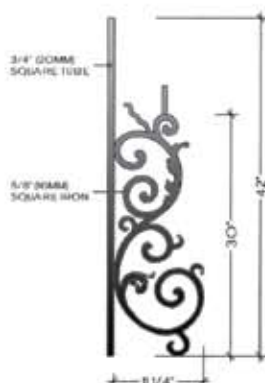

Bordeaux

TOP VIEW
A-1
FLAT

HFBX.A1

TOP VIEW
B-1
FLAT

HFBX.B1

TOP VIEW
B-1
FLAT

HFBX.B1

TOP VIEW
A-2
ALL RADIUS FROM 28\"/>

HFBX.A2

TOP VIEW
B-2
ALL RADIUS FROM 30\"/>

HFBX.B2

TOP VIEW
B-2
ALL RADIUS FROM 30\"/>

HFBX.B2

TOP VIEW
A-3
ALL RADIUS FROM 28\"/>

HFBX.A3

TOP VIEW
B-3
ALL RADIUS FROM 30\"/>

HFBX.B3

TOP VIEW
B-3
ALL RADIUS FROM 30\"/>

HFBX.B3

Bordeaux

Regency

Regency

Regency

PIECE C
FITS ALL ANGLES UP TO 48°

TOP VIEW
C-1
FLAT

HFRE.C1

PIECE C
FITS ALL ANGLES UP TO 48°

TOP VIEW
C-1
FLAT

HFRE.C1

LEFT SIDE TERMINATION
RIGHT SIDE VIEW

HFRE.TERM.LF

RIGHT SIDE TERMINATION
LEFT SIDE VIEW