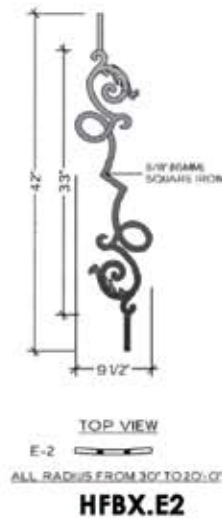

Bordeaux

TOP VIEW
A-1
FLAT

HFBX.A1

TOP VIEW
B-1
FLAT

HFBX.B1

TOP VIEW
B-1
FLAT

HFBX.B1

TOP VIEW
A-2
ALL RADIUS FROM 28\"/>

HFBX.A2

TOP VIEW
B-2
ALL RADIUS FROM 30\"/>

HFBX.B2

TOP VIEW
B-2
ALL RADIUS FROM 30\"/>

HFBX.B2

TOP VIEW
A-3
ALL RADIUS FROM 28\"/>

HFBX.A3

TOP VIEW
B-3
ALL RADIUS FROM 30\"/>

HFBX.B3

TOP VIEW
B-3
ALL RADIUS FROM 30\"/>

HFBX.B3

Bordeaux

Regency

Regency

Regency

PIECE C
FITS ALL ANGLES UP TO 48°

TOP VIEW
C-1
FLAT

HFRE.C1

PIECE C
FITS ALL ANGLES UP TO 48°

TOP VIEW
C-1
FLAT

HFRE.C1

LEFT SIDE TERMINATION
RIGHT SIDE VIEW

HFRE.TERM.LF

RIGHT SIDE TERMINATION
LEFT SIDE VIEW