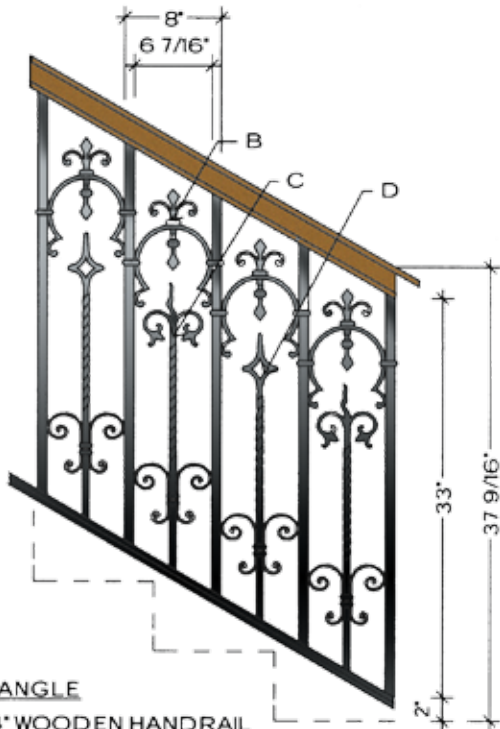

Variance in specifications of
 hand-forged products may occur.

Rebecca

TOP VIEW
A-1
FLAT
HFRB.A1

TOP VIEW
B-1
FLAT
HFRB.B1

TOP VIEW
C-1
FLAT
HFRB.C1

TOP VIEW
4 1/2" RADIUS
HFRB.TERM.LF

TOP VIEW
A-2
ALL RADIUS FROM 28" TO 20'-0"
HFRB.A2

***NOTE: THE MILANO LAYOUT
 REQUIRES THE REMOVAL OF
 SOME ATTACHED VERTICALS
 AND REWELDING SCROLLS TO
 PREVIOUS VERTICAL***

45° ANGLE
 2-1/4" WOODEN HANDRAIL
 30-1/2" BALUSTER SPACE
 4" VERTICAL STRINGER

WILL CLEAR
 4" CODE

BALCONY
 3" WOODEN HANDRAIL
 35" BALUSTER SPACE

WILL CLEAR
 4" CODE

Variance in specifications of
 hand-forged products may occur.

Firenza

30° ANGLE

2-1/4" WOODEN HANDRAIL
33' BALUSTER SPACE
2" VERTICAL STRINGER

WILL CLEAR
4" CODE

Variance in specifications of
hand-forged products may occur.

45° ANGLE

2-1/4" WOODEN HANDRAIL
32-3/4' BALUSTER SPACE
2" VERTICAL STRINGER

WILL CLEAR
4" CODE

BALCONY

2 1/4" WOODEN HANDRAIL
35' BALUSTER SPACE