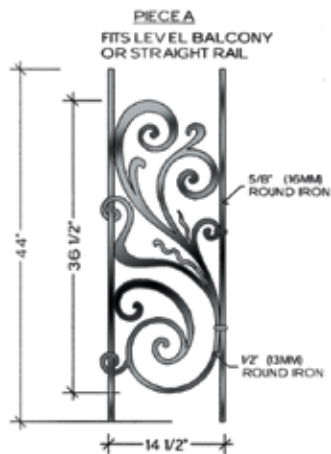

WILL CLEAR
 4" CODE

40° ANGLE
 3" WOODEN HANDRAIL
 30 1/2" BALUSTER SPACE
 2 1/2" VERTICAL STRINGER

WILL CLEAR
 4" CODE

BALCONY
 3" WOODEN HANDRAIL
 36-1/2" BALUSTER SPACE
 OPEN STRINGER

WILL CLEAR
 4" CODE

Variance in specifications of
 hand-forged products may occur.

Rebecca

TOP VIEW
A-1
FLAT
HFRB.A1

TOP VIEW
B-1
FLAT
HFRB.B1

TOP VIEW
C-1
FLAT
HFRB.C1

TOP VIEW
4 1/2" RADIUS
HFRB.TERM.LF

TOP VIEW
A-2
ALL RADIUS FROM 28" TO 20'-0"
HFRB.A2

TOP VIEW
B-2
ALL RADIUS FROM 30" TO 20'-0"
HFRB.B2

TOP VIEW
C-2
ALL RADIUS FROM 30" TO 20'-0"
HFRB.C2

TOP VIEW
4 1/2" RADIUS
HFRB.TERM.RT

TOP VIEW
A-3
ALL RADIUS FROM 28" TO 20'-0"
HFRB.A3

TOP VIEW
B-3
ALL RADIUS FROM 30" TO 20'-0"
HFRB.B3

TOP VIEW
C-3
ALL RADIUS FROM 30" TO 20'-0"
HFRB.C3

Tuscany

RIGHT TERMINATION
 LEFT SIDE VIEW

Variance in specifications of
 hand-forged products may occur.

Tuscany

Variance in specifications of hand-forged products may occur.