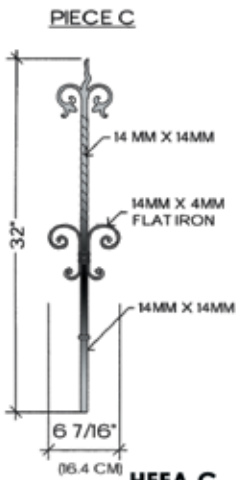

HFFA.B

HFFA.C