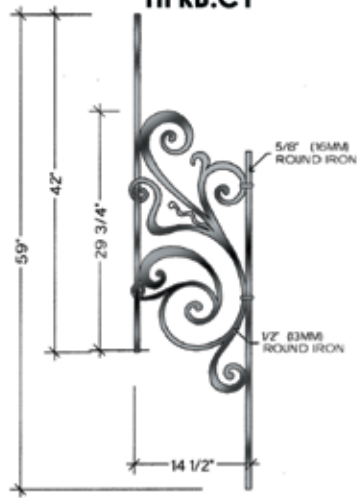

Variance in specifications of
 hand-forged products may occur.

Rebecca

TOP VIEW
A-1
FLAT
HFRB.A1

TOP VIEW
B-1
FLAT
HFRB.B1

TOP VIEW
C-1
FLAT
HFRB.C1

TOP VIEW
4 1/2" RADIUS
HFRB.TERM.LF

TOP VIEW
A-2
ALL RADIUS FROM 28" TO 20'-0"
HFRB.A2

TOP VIEW
B-2
ALL RADIUS FROM 30" TO 20'-0"
HFRB.B2

TOP VIEW
C-2
ALL RADIUS FROM 30" TO 20'-0"
HFRB.C2

TOP VIEW
4 1/2" RADIUS
HFRB.TERM.RT

TOP VIEW
A-3
ALL RADIUS FROM 28" TO 20'-0"
HFRB.A3

TOP VIEW
B-3
ALL RADIUS FROM 30" TO 20'-0"
HFRB.B3

TOP VIEW
C-3
ALL RADIUS FROM 30" TO 20'-0"
HFRB.C3

Tuscany

RIGHT TERMINATION
 LEFT SIDE VIEW

Variance in specifications of
 hand-forged products may occur.

Tuscany

Variance in specifications of hand-forged products may occur.