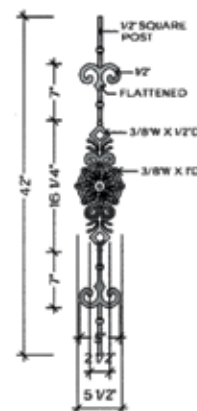

TOP VIEW
C-1
FLAT

HFRE.C1

PIECE C
FITS ALL ANGLES UP TO 48°

TOP VIEW
C-1
FLAT

HFRE.C1

LEFT SIDE TERMINATION
RIGHT SIDE VIEW

HFRE.TERM.LF

RIGHT SIDE TERMINATION
LEFT SIDE VIEW

HFRE.TERM.RT

TOP VIEW
C-2

ALL RADII FROM 30° TO 20°-0'

HFRE.C2

TOP VIEW
C-2

ALL RADII FROM 30° TO 20°-0'

HFRE.C2

TOP VIEW
C-3

ALL RADII FROM 30° TO 20°-0'

HFRE.C3

TOP VIEW
C-3

ALL RADII FROM 30° TO 20°-0'

HFRE.C3

TERMINATION

PIECE D
FITS ALL ANGLES &
LEVEL BALCONY

TOP VIEW
FLAT
HFRE.D

PIECE E
FITS ALL ANGLES

HFRE.E

PIECE F
FITS LEVEL BALCONY
OR STRAIGHT RAIL

TOP VIEW
FLAT
HFRE.F

Michelle

Variance in specifications of hand-forged products may occur.

Michelle

CORPORATE HEADQUARTERS 16684 Air Center Blvd. Houston, TX. 77032
tel: 866.443.4848 fax: 281.443.1133 www.houseofforgings.net