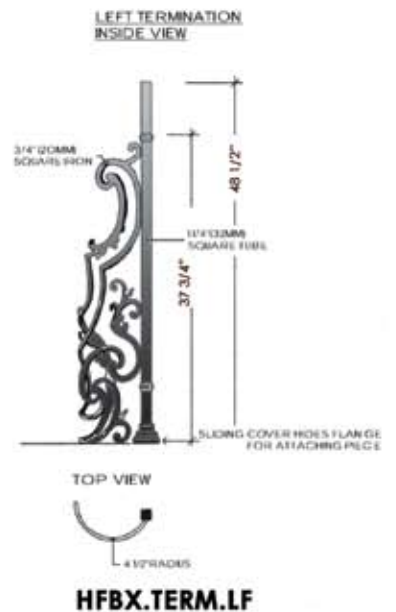

Bordeaux

TOP VIEW
A-1
FLAT

HFBX.A1

TOP VIEW
B-1
FLAT

HFBX.B1

TOP VIEW
B-1
FLAT

HFBX.B1

TOP VIEW
A-2
ALL RADIUS FROM 28\"/>

HFBX.A2

TOP VIEW
B-2
ALL RADIUS FROM 30\"/>

HFBX.B2

TOP VIEW
B-2
ALL RADIUS FROM 30\"/>

HFBX.B2

TOP VIEW
A-3
ALL RADIUS FROM 28\"/>

HFBX.A3

TOP VIEW
B-3
ALL RADIUS FROM 30\"/>

HFBX.B3

TOP VIEW
B-3
ALL RADIUS FROM 30\"/>

HFBX.B3

Bordeaux

Regency

Regency

Regency

PIECE C
FITS ALL ANGLES UP TO 48°

TOP VIEW
C-1
FLAT

HFRE.C1

PIECE C
FITS ALL ANGLES UP TO 48°

TOP VIEW
C-1
FLAT

HFRE.C1

LEFT SIDE TERMINATION
RIGHT SIDE VIEW

HFRE.TERM.LF

RIGHT SIDE TERMINATION
LEFT SIDE VIEW