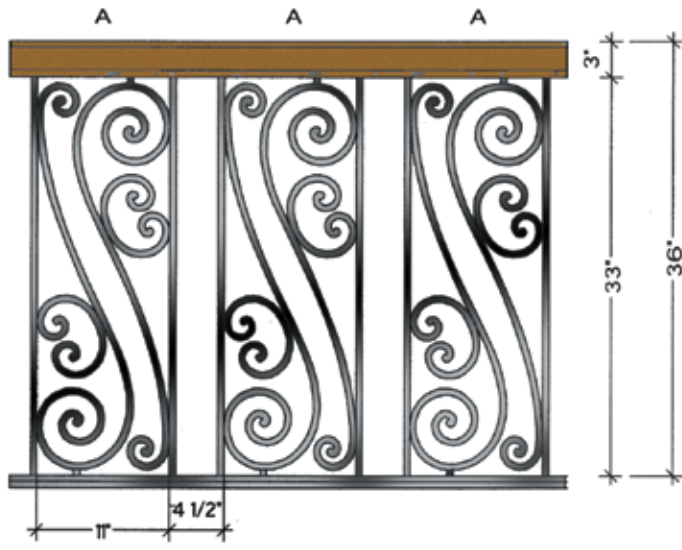

Geno

BALCONY
3" WOODEN HANDRAIL
33" BALUSTER SPACE

WILL CLEAR
4" CODE

Variance in specifications of hand-forged products may occur.