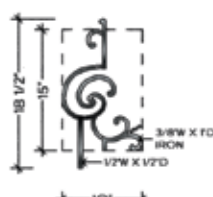

TOP VIEW
C-3