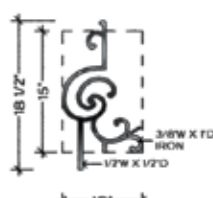

TOP VIEW
C-2

ALL RADII FROM 30° TO 20°-0'

HFRE.C2