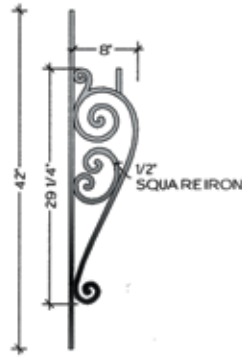

PIECE A
FITS LEVEL BALCONY
OR STRAIGHT RAILS

TOP VIEW
A-1
FLAT
HFGO.A1

PIECE A
FITS LEVEL BALCONY
OR STRAIGHT RAILS

TOP VIEW
A-1
FLAT
HFGO.A1

PIECE B
FITS ANGLES UP TO 48°

TOP VIEW
B-1
FLAT
HFGO.B1

PIECE B
FITS ANGLES UP TO 48°

TOP VIEW
B-1
FLAT
HFGO.B1

TOP VIEW
A-2
ALL RADIUS FROM 28" TO 20'-0"
HFGO.A2

TOP VIEW
A-2
ALL RADIUS FROM 28" TO 20'-0"
HFGO.A2

TOP VIEW
B-2
ALL RADIUS FROM 28" TO 20'-0"
HFGO.B2

TOP VIEW
B-2
ALL RADIUS FROM 28" TO 20'-0"
HFGO.B2

TOP VIEW
A-3
ALL RADIUS FROM 28" TO 20'-0"
HFGO.A3

TOP VIEW
A-3
ALL RADIUS FROM 28" TO 20'-0"
HFGO.A3

TOP VIEW
B-3
ALL RADIUS FROM 28" TO 20'-0"
HFGO.B3

TOP VIEW
B-3
ALL RADIUS FROM 28" TO 20'-0"
HFGO.B3