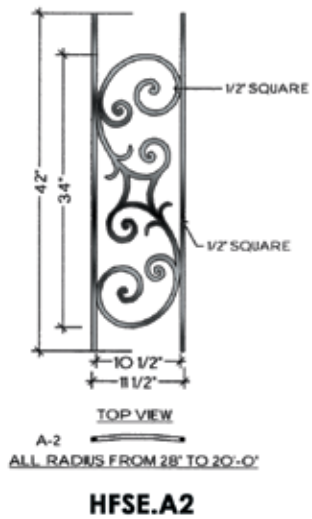

Variance in specifications of
 hand-forged products may occur.

Rebecca

TOP VIEW
A-1
FLAT
HFRB.A1

TOP VIEW
B-1
FLAT
HFRB.B1

TOP VIEW
C-1
FLAT
HFRB.C1

TOP VIEW
4 1/2" RADIUS
HFRB.TERM.LF

TOP VIEW
A-2
ALL RADIUS FROM 28" TO 20'-0"
HFRB.A2

TOP VIEW
C-3
ALL RADIUS FROM 30" TO 20'-0"
HFRB.C3

Tuscany

RIGHT TERMINATION
 LEFT SIDE VIEW

Variance in specifications of
 hand-forged products may occur.

Tuscany

Variance in specifications of hand-forged products may occur.

Tuscany

Seville

Variance in specifications of hand-forged products may occur.

Seville

Milano

Milano

30° ANGLE
 3" WOODEN HANDRAIL
 30" BALUSTER SPACE
 4" VERTICAL STRINGER

WILL CLEAR
 4" CODE

***NOTE: THE MILANO LAYOUT
 REQUIRES THE REMOVAL OF
 SOME ATTACHED VERTICALS
 AND REWELDING SCROLLS TO
 PREVIOUS VERTICAL***

45° ANGLE
 2-1/4" WOODEN HANDRAIL
 30-1/2" BALUSTER SPACE
 4" VERTICAL STRINGER