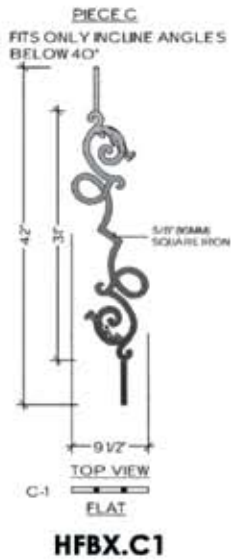

Bordeaux

TOP VIEW
A-1
FLAT

HFBX.A1

TOP VIEW
B-1
FLAT

HFBX.B1

TOP VIEW
B-1
FLAT

HFBX.B1

TOP VIEW
A-2
ALL RADIUS FROM 28\"/>

HFBX.A2

TOP VIEW
B-2
ALL RADIUS FROM 30\"/>

HFBX.B2

TOP VIEW
B-2
ALL RADIUS FROM 30\"/>

HFBX.B2

TOP VIEW
A-3
ALL RADIUS FROM 28\"/>

HFBX.A3

TOP VIEW
B-3
ALL RADIUS FROM 30\"/>

HFBX.B3

TOP VIEW
B-3
ALL RADIUS FROM 30\"/>

HFBX.B3

Bordeaux

Regency

Regency

Regency

PIECE C
FITS ALL ANGLES UP TO 48°

TOP VIEW
C-1
FLAT

HFRE.C1

PIECE C
FITS ALL ANGLES UP TO 48°

TOP VIEW
C-1
FLAT

HFRE.C1

LEFT SIDE TERMINATION
RIGHT SIDE VIEW

HFRE.TERM.LF

RIGHT SIDE TERMINATION
LEFT SIDE VIEW