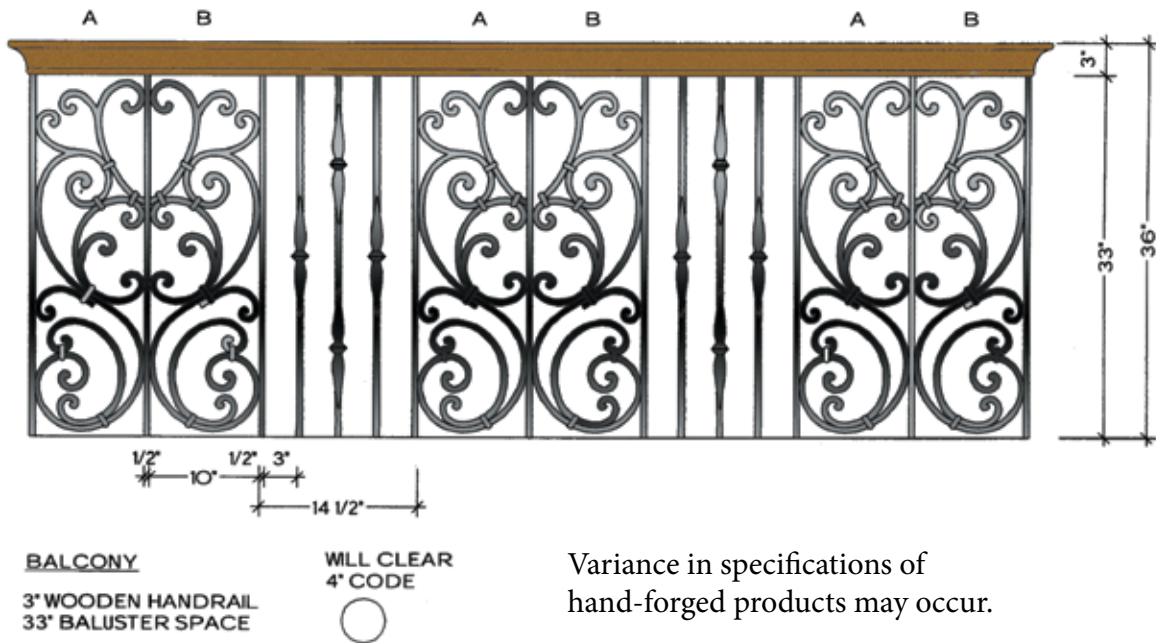

TOP VIEW
B-2
ALL RADIUS FROM 30" TO 20'-0"
HFRB.B2

TOP VIEW
C-2
ALL RADIUS FROM 30" TO 20'-0"
HFRB.C2

TOP VIEW
4 1/2" RADIUS
HFRB.TERM.RT

TOP VIEW
A-3
ALL RADIUS FROM 28" TO 20'-0"
HFRB.A3

TOP VIEW
B-3
ALL RADIUS FROM 30" TO 20'-0"
HFRB.B3

TOP VIEW
C-3
ALL RADIUS FROM 30" TO 20'-0"
HFRB.C3

Tuscany

RIGHT TERMINATION
 LEFT SIDE VIEW

Variance in specifications of
 hand-forged products may occur.

Tuscany

Variance in specifications of hand-forged products may occur.