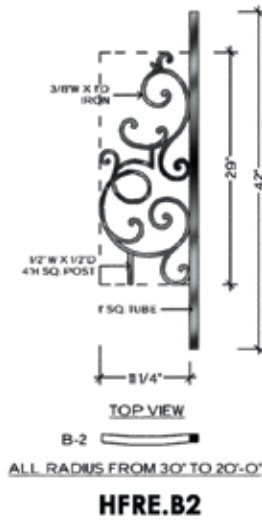

Bordeaux

TOP VIEW
A-1
FLAT

HFBX.A1

TOP VIEW
B-1
FLAT

HFBX.B1

TOP VIEW
B-1
FLAT

HFBX.B1

TOP VIEW
A-2
ALL RADIUS FROM 28\"/>

HFBX.A2

TOP VIEW
B-2
ALL RADIUS FROM 30\"/>

HFBX.B2

TOP VIEW
B-2
ALL RADIUS FROM 30\"/>

HFBX.B2

TOP VIEW
A-3
ALL RADIUS FROM 28\"/>

HFBX.A3

TOP VIEW
B-3
ALL RADIUS FROM 30\"/>

HFBX.B3

TOP VIEW
B-3
ALL RADIUS FROM 30\"/>

HFBX.B3

Bordeaux

Regency

Regency

Regency

PIECE C
FITS ALL ANGLES UP TO 48°

TOP VIEW
C-1
FLAT

HFRE.C1

PIECE C
FITS ALL ANGLES UP TO 48°

TOP VIEW
C-1
FLAT

HFRE.C1

LEFT SIDE TERMINATION
RIGHT SIDE VIEW

HFRE.TERM.LF

RIGHT SIDE TERMINATION
LEFT SIDE VIEW