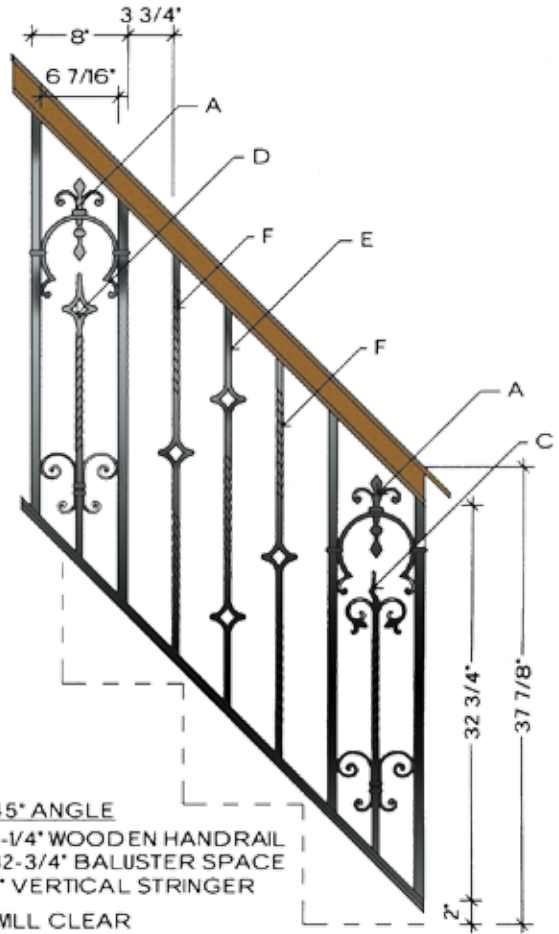

Variance in specifications of
 hand-forged products may occur.

Rebecca

TOP VIEW
A-1
FLAT
HFRB.A1

TOP VIEW
B-1
FLAT
HFRB.B1

TOP VIEW
C-1
FLAT
HFRB.C1

TOP VIEW
4 1/2" RADIUS
HFRB.TERM.LF

TOP VIEW
A-2
ALL RADIUS FROM 28" TO 20'-0"
HFRB.A2

***NOTE: THE MILANO LAYOUT
 REQUIRES THE REMOVAL OF
 SOME ATTACHED VERTICALS
 AND REWELDING SCROLLS TO
 PREVIOUS VERTICAL***

45° ANGLE
 2-1/4" WOODEN HANDRAIL
 30-1/2" BALUSTER SPACE
 4" VERTICAL STRINGER

WILL CLEAR
 4" CODE

BALCONY
 3" WOODEN HANDRAIL
 35" BALUSTER SPACE

WILL CLEAR
 4" CODE

Variance in specifications of
 hand-forged products may occur.

Firenza

30° ANGLE

2-1/4" WOODEN HANDRAIL
33' BALUSTER SPACE
2" VERTICAL STRINGER

WILL CLEAR
4" CODE

Variance in specifications of
hand-forged products may occur.

45° ANGLE

2-1/4" WOODEN HANDRAIL
32-3/4' BALUSTER SPACE
2" VERTICAL STRINGER

WILL CLEAR
4" CODE

BALCONY

2 1/4" WOODEN HANDRAIL
35' BALUSTER SPACE