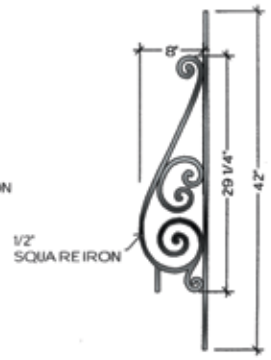

PIECE A
FITS LEVEL BALCONY
OR STRAIGHT RAILS

TOP VIEW
A-1
FLAT
HFGO.A1

PIECE A
FITS LEVEL BALCONY
OR STRAIGHT RAILS

TOP VIEW
A-1
FLAT
HFGO.A1

PIECE B
FITS ANGLES UP TO 48°

TOP VIEW
B-1
FLAT
HFGO.B1

PIECE B
FITS ANGLES UP TO 48°

TOP VIEW
B-1
FLAT
HFGO.B1

TOP VIEW
A-2
ALL RADIUS FROM 28" TO 20'-0"
HFGO.A2

TOP VIEW
A-2
ALL RADIUS FROM 28" TO 20'-0"
HFGO.A2

TOP VIEW
B-2
ALL RADIUS FROM 28" TO 20'-0"
HFGO.B2

TOP VIEW
B-2
ALL RADIUS FROM 28" TO 20'-0"
HFGO.B2

TOP VIEW
A-3
ALL RADIUS FROM 28" TO 20'-0"
HFGO.A3

TOP VIEW
A-3
ALL RADIUS FROM 28" TO 20'-0"
HFGO.A3

TOP VIEW
B-3
ALL RADIUS FROM 28" TO 20'-0"
HFGO.B3

TOP VIEW
B-3
ALL RADIUS FROM 28" TO 20'-0"
HFGO.B3