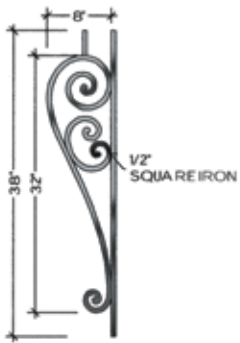

PIECE A
FITS LEVEL BALCONY
OR STRAIGHT RAILS

TOP VIEW
A-1
FLAT
HFGO.A1

PIECE A
FITS LEVEL BALCONY
OR STRAIGHT RAILS

TOP VIEW
A-1
FLAT
HFGO.A1

PIECE B
FITS ANGLES UP TO 48°

TOP VIEW
B-1
FLAT
HFGO.B1

PIECE B
FITS ANGLES UP TO 48°

TOP VIEW
B-1
FLAT
HFGO.B1

TOP VIEW
A-2
ALL RADIUS FROM 28" TO 20'-0"
HFGO.A2

TOP VIEW
A-2
ALL RADIUS FROM 28" TO 20'-0"
HFGO.A2

TOP VIEW
B-2
ALL RADIUS FROM 28" TO 20'-0"
HFGO.B2

TOP VIEW
B-2
ALL RADIUS FROM 28" TO 20'-0"
HFGO.B2

TOP VIEW
A-3
ALL RADIUS FROM 28" TO 20'-0"
HFGO.A3

TOP VIEW
A-3
ALL RADIUS FROM 28" TO 20'-0"
HFGO.A3

TOP VIEW
B-3
ALL RADIUS FROM 28" TO 20'-0"
HFGO.B3

TOP VIEW
B-3
ALL RADIUS FROM 28" TO 20'-0"
HFGO.B3