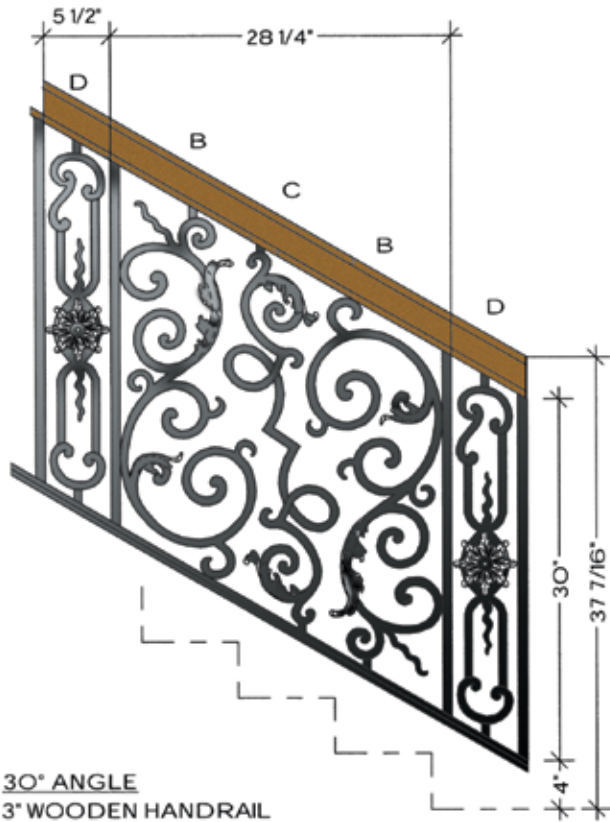

Bordeaux

30° ANGLE
3" WOODEN HANDRAIL
30" BALUSTER SPACE
4" CLOSED STRINGER (VERTICAL)

WILL CLEAR
4" CODE