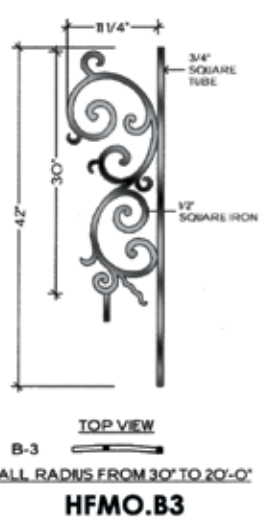

***NOTE: THE MILANO LAYOUT
 REQUIRES THE REMOVAL OF
 SOME ATTACHED VERTICALS
 AND REWELDING SCROLLS TO
 PREVIOUS VERTICAL***

45° ANGLE
 2-1/4" WOODEN HANDRAIL
 30-1/2" BALUSTER SPACE
 4" VERTICAL STRINGER

WILL CLEAR
 4" CODE

BALCONY
 3" WOODEN HANDRAIL
 35" BALUSTER SPACE

WILL CLEAR
 4" CODE

Variance in specifications of
 hand-forged products may occur.

Firenza

30° ANGLE

2-1/4" WOODEN HANDRAIL
33' BALUSTER SPACE
2" VERTICAL STRINGER

WILL CLEAR
4" CODE

Variance in specifications of
hand-forged products may occur.

45° ANGLE

2-1/4" WOODEN HANDRAIL
32-3/4' BALUSTER SPACE
2" VERTICAL STRINGER

WILL CLEAR
4" CODE

BALCONY

2 1/4" WOODEN HANDRAIL
35' BALUSTER SPACE