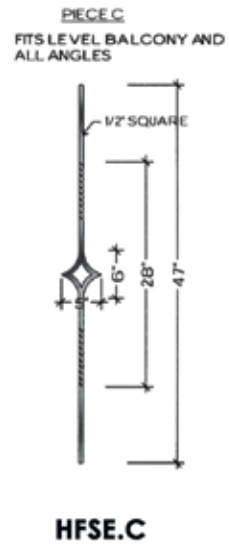

Variance in specifications of
 hand-forged products may occur.

Rebecca

TOP VIEW
A-1
FLAT
HFRB.A1

TOP VIEW
B-1
FLAT
HFRB.B1

TOP VIEW
C-1
FLAT
HFRB.C1

TOP VIEW
4 1/2" RADIUS
HFRB.TERM.LF

TOP VIEW
A-2
ALL RADIUS FROM 28" TO 20'-0"
HFRB.A2

TOP VIEW
C-3
ALL RADIUS FROM 30" TO 20'-0"
HFRB.C3

Tuscany

RIGHT TERMINATION
 LEFT SIDE VIEW

Variance in specifications of
 hand-forged products may occur.

Tuscany

Variance in specifications of hand-forged products may occur.

Tuscany

Seville

Variance in specifications of hand-forged products may occur.

Seville

Milano

Milano

30° ANGLE
 3" WOODEN HANDRAIL
 30" BALUSTER SPACE
 4" VERTICAL STRINGER

WILL CLEAR
 4" CODE

***NOTE: THE MILANO LAYOUT
 REQUIRES THE REMOVAL OF
 SOME ATTACHED VERTICALS
 AND REWELDING SCROLLS TO
 PREVIOUS VERTICAL***

45° ANGLE
 2-1/4" WOODEN HANDRAIL
 30-1/2" BALUSTER SPACE
 4" VERTICAL STRINGER