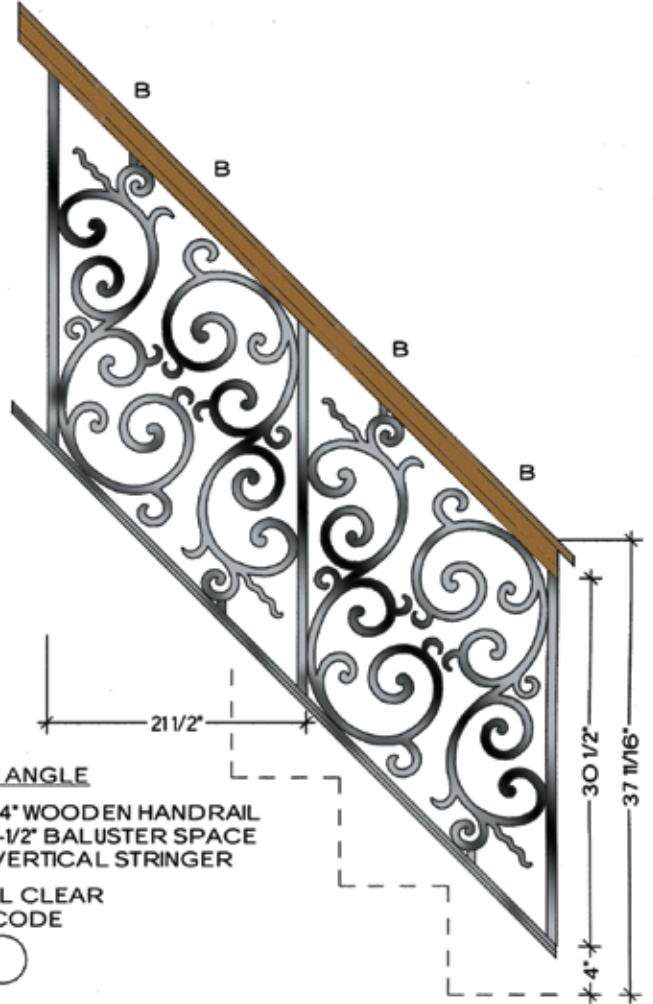

Variance in specifications of
 hand-forged products may occur.

Rebecca

TOP VIEW
A-1
FLAT
HFRB.A1

TOP VIEW
B-1
FLAT
HFRB.B1

TOP VIEW
C-1
FLAT
HFRB.C1

TOP VIEW
4 1/2" RADIUS
HFRB.TERM.LF

TOP VIEW
A-2
ALL RADIUS FROM 28" TO 20'-0"
HFRB.A2

TOP VIEW
C-3
ALL RADIUS FROM 30" TO 20'-0"
HFRB.C3

Tuscany

RIGHT TERMINATION
 LEFT SIDE VIEW

Variance in specifications of
 hand-forged products may occur.

Tuscany

Variance in specifications of hand-forged products may occur.

Tuscany

Seville

Variance in specifications of hand-forged products may occur.

Seville

Milano

Milano

30° ANGLE
 3" WOODEN HANDRAIL
 30" BALUSTER SPACE
 4" VERTICAL STRINGER

WILL CLEAR
 4" CODE

***NOTE: THE MILANO LAYOUT
 REQUIRES THE REMOVAL OF
 SOME ATTACHED VERTICALS
 AND REWELDING SCROLLS TO
 PREVIOUS VERTICAL***

45° ANGLE
 2-1/4" WOODEN HANDRAIL
 30-1/2" BALUSTER SPACE
 4" VERTICAL STRINGER