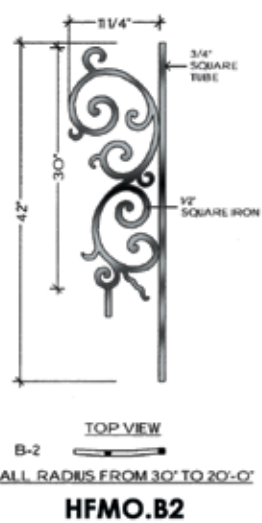

Variance in specifications of
 hand-forged products may occur.

Rebecca

TOP VIEW
A-1
FLAT
HFRB.A1

TOP VIEW
B-1
FLAT
HFRB.B1

TOP VIEW
C-1
FLAT
HFRB.C1

TOP VIEW
4 1/2" RADIUS
HFRB.TERM.LF

TOP VIEW
A-2
ALL RADIUS FROM 28" TO 20'-0"
HFRB.A2

***NOTE: THE MILANO LAYOUT
 REQUIRES THE REMOVAL OF
 SOME ATTACHED VERTICALS
 AND REWELDING SCROLLS TO
 PREVIOUS VERTICAL***

45° ANGLE
 2-1/4" WOODEN HANDRAIL
 30-1/2" BALUSTER SPACE
 4" VERTICAL STRINGER

WILL CLEAR
 4" CODE

BALCONY
 3" WOODEN HANDRAIL
 35" BALUSTER SPACE

WILL CLEAR
 4" CODE

Variance in specifications of
 hand-forged products may occur.

Firenza

30° ANGLE

2-1/4" WOODEN HANDRAIL
33' BALUSTER SPACE
2" VERTICAL STRINGER

WILL CLEAR
4" CODE

Variance in specifications of
hand-forged products may occur.

45° ANGLE

2-1/4" WOODEN HANDRAIL
32-3/4' BALUSTER SPACE
2" VERTICAL STRINGER

WILL CLEAR
4" CODE

BALCONY

2 1/4" WOODEN HANDRAIL
35' BALUSTER SPACE