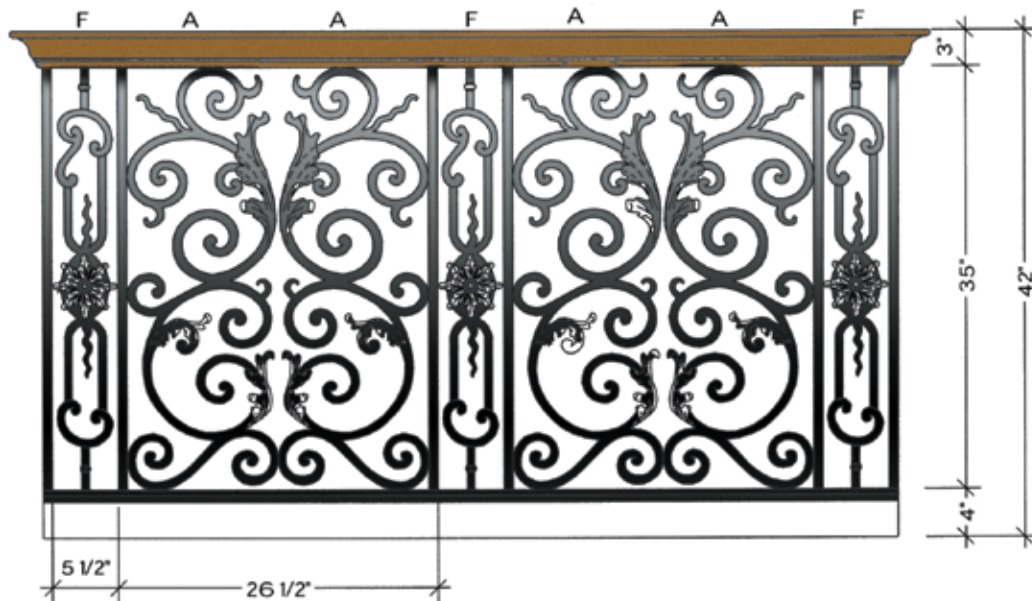

BALCONY
3" WOODEN HANDRAIL
35" BALUSTER SPACE
4" CLOSED STRINGER

WILL CLEAR
4" CODE

Variance in specifications of
hand-forged products may occur.