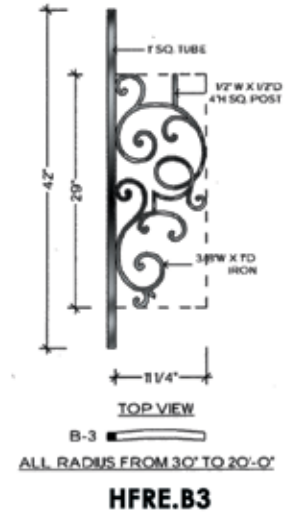

Bordeaux

TOP VIEW
A-1
FLAT

HFBX.A1

TOP VIEW
B-1
FLAT

HFBX.B1

TOP VIEW
B-1
FLAT

HFBX.B1

TOP VIEW
A-2
ALL RADIUS FROM 28\"/>

HFBX.A2

TOP VIEW
B-2
ALL RADIUS FROM 30\"/>

HFBX.B2

TOP VIEW
B-2
ALL RADIUS FROM 30\"/>

HFBX.B2

TOP VIEW
A-3
ALL RADIUS FROM 28\"/>

HFBX.A3

TOP VIEW
B-3
ALL RADIUS FROM 30\"/>

HFBX.B3

TOP VIEW
B-3
ALL RADIUS FROM 30\"/>

HFBX.B3

Bordeaux

Regency

Regency

Regency

PIECE C
FITS ALL ANGLES UP TO 48°

TOP VIEW
C-1
FLAT

HFRE.C1

PIECE C
FITS ALL ANGLES UP TO 48°

TOP VIEW
C-1
FLAT

HFRE.C1

LEFT SIDE TERMINATION
RIGHT SIDE VIEW

HFRE.TERM.LF

RIGHT SIDE TERMINATION
LEFT SIDE VIEW