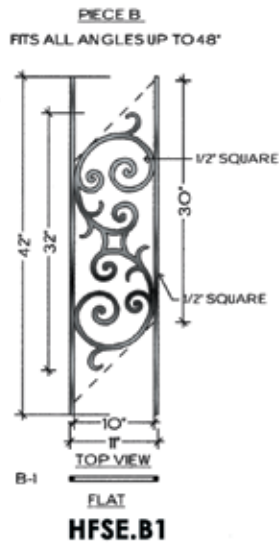

Variance in specifications of
 hand-forged products may occur.

Rebecca

TOP VIEW
A-1
FLAT
HFRB.A1

TOP VIEW
B-1
FLAT
HFRB.B1

TOP VIEW
C-1
FLAT
HFRB.C1

TOP VIEW
4 1/2" RADIUS
HFRB.TERM.LF

TOP VIEW
A-2
ALL RADIUS FROM 28" TO 20'-0"
HFRB.A2

TOP VIEW
C-3
ALL RADIUS FROM 30" TO 20'-0"
HFRB.C3

Tuscany

RIGHT TERMINATION
 LEFT SIDE VIEW

Variance in specifications of
 hand-forged products may occur.

Tuscany

Variance in specifications of hand-forged products may occur.

Tuscany

Seville

Variance in specifications of hand-forged products may occur.

Seville

Milano

Milano

30° ANGLE
 3" WOODEN HANDRAIL
 30" BALUSTER SPACE
 4" VERTICAL STRINGER

WILL CLEAR
 4" CODE

***NOTE: THE MILANO LAYOUT
 REQUIRES THE REMOVAL OF
 SOME ATTACHED VERTICALS
 AND REWELDING SCROLLS TO
 PREVIOUS VERTICAL***

45° ANGLE
 2-1/4" WOODEN HANDRAIL
 30-1/2" BALUSTER SPACE
 4" VERTICAL STRINGER