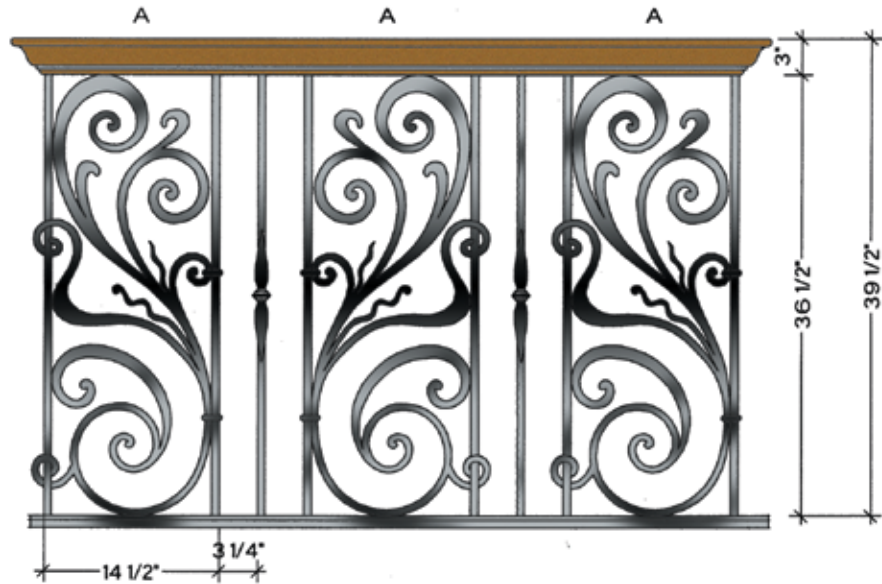

BALCONY
3" WOODEN HANDRAIL
36-1/2" BALUSTER SPACE
OPEN STRINGER

WILL CLEAR
4" CODE

Variance in specifications of
hand-forged products may occur.