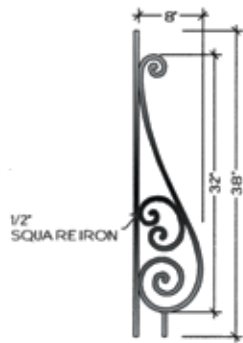

PIECE A
FITS LEVEL BALCONY
OR STRAIGHT RAILS

TOP VIEW
A-1
FLAT
HFGO.A1

PIECE A
FITS LEVEL BALCONY
OR STRAIGHT RAILS

TOP VIEW
A-1
FLAT
HFGO.A1

PIECE B
FITS ANGLES UP TO 48°

TOP VIEW
B-1
FLAT
HFGO.B1

PIECE B
FITS ANGLES UP TO 48°

TOP VIEW
B-1
FLAT
HFGO.B1

TOP VIEW
A-2
ALL RADIUS FROM 28" TO 20'-0"
HFGO.A2

TOP VIEW
A-2
ALL RADIUS FROM 28" TO 20'-0"
HFGO.A2

TOP VIEW
B-2
ALL RADIUS FROM 28" TO 20'-0"
HFGO.B2

TOP VIEW
B-2
ALL RADIUS FROM 28" TO 20'-0"
HFGO.B2

TOP VIEW
A-3
ALL RADIUS FROM 28" TO 20'-0"
HFGO.A3

TOP VIEW
A-3
ALL RADIUS FROM 28" TO 20'-0"
HFGO.A3

TOP VIEW
B-3
ALL RADIUS FROM 28" TO 20'-0"
HFGO.B3

TOP VIEW
B-3
ALL RADIUS FROM 28" TO 20'-0"
HFGO.B3