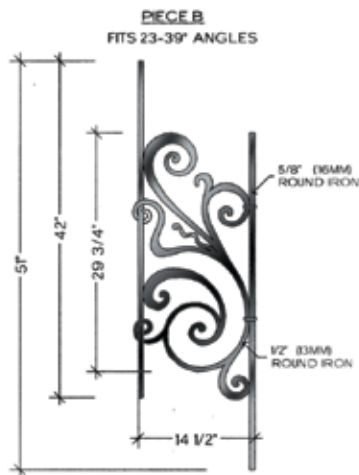

WILL CLEAR
 4" CODE

40° ANGLE
 3" WOODEN HANDRAIL
 30 1/2" BALUSTER SPACE
 2 1/2" VERTICAL STRINGER

WILL CLEAR
 4" CODE

BALCONY
 3" WOODEN HANDRAIL
 36-1/2" BALUSTER SPACE
 OPEN STRINGER

WILL CLEAR
 4" CODE

Variance in specifications of
 hand-forged products may occur.

Rebecca

TOP VIEW
A-1
FLAT
HFRB.A1

TOP VIEW
B-1
FLAT
HFRB.B1

TOP VIEW
C-1
FLAT
HFRB.C1

TOP VIEW
4 1/2" RADIUS
HFRB.TERM.LF

TOP VIEW
A-2
ALL RADIUS FROM 28" TO 20'-0"
HFRB.A2

TOP VIEW
B-2
ALL RADIUS FROM 30" TO 20'-0"
HFRB.B2

TOP VIEW
C-2
ALL RADIUS FROM 30" TO 20'-0"
HFRB.C2

TOP VIEW
4 1/2" RADIUS
HFRB.TERM.RT

TOP VIEW
A-3
ALL RADIUS FROM 28" TO 20'-0"
HFRB.A3

TOP VIEW
B-3
ALL RADIUS FROM 30" TO 20'-0"
HFRB.B3

TOP VIEW
C-3
ALL RADIUS FROM 30" TO 20'-0"
HFRB.C3

Tuscany

RIGHT TERMINATION
 LEFT SIDE VIEW

Variance in specifications of
 hand-forged products may occur.

Tuscany

Variance in specifications of hand-forged products may occur.