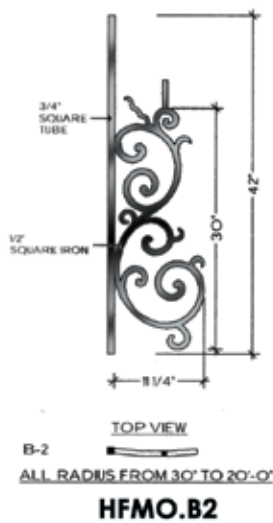

Variance in specifications of
 hand-forged products may occur.

Rebecca

TOP VIEW
A-1
FLAT
HFRB.A1

TOP VIEW
B-1
FLAT
HFRB.B1

TOP VIEW
C-1
FLAT
HFRB.C1

TOP VIEW
4 1/2" RADIUS
HFRB.TERM.LF

TOP VIEW
A-2
ALL RADIUS FROM 28" TO 20'-0"
HFRB.A2

***NOTE: THE MILANO LAYOUT
 REQUIRES THE REMOVAL OF
 SOME ATTACHED VERTICALS
 AND REWELDING SCROLLS TO
 PREVIOUS VERTICAL***

45° ANGLE
 2-1/4" WOODEN HANDRAIL
 30-1/2" BALUSTER SPACE
 4" VERTICAL STRINGER

WILL CLEAR
 4" CODE

BALCONY
 3" WOODEN HANDRAIL
 35" BALUSTER SPACE

WILL CLEAR
 4" CODE

Variance in specifications of
 hand-forged products may occur.

Firenza

30° ANGLE

2-1/4" WOODEN HANDRAIL
33' BALUSTER SPACE
2" VERTICAL STRINGER

WILL CLEAR
4" CODE

Variance in specifications of
hand-forged products may occur.

45° ANGLE

2-1/4" WOODEN HANDRAIL
32-3/4' BALUSTER SPACE
2" VERTICAL STRINGER

WILL CLEAR
4" CODE

BALCONY

2 1/4" WOODEN HANDRAIL
35' BALUSTER SPACE