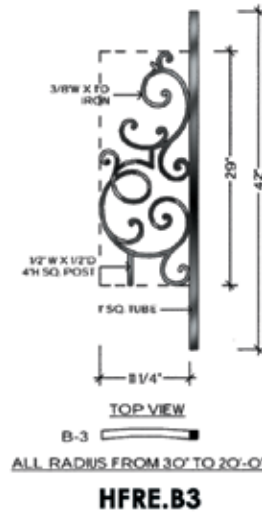

Bordeaux

TOP VIEW
A-1
FLAT

HFBX.A1

TOP VIEW
B-1
FLAT

HFBX.B1

TOP VIEW
B-1
FLAT

HFBX.B1

TOP VIEW
A-2
ALL RADIUS FROM 28\"/>

HFBX.A2

TOP VIEW
B-2
ALL RADIUS FROM 30\"/>

HFBX.B2

TOP VIEW
B-2
ALL RADIUS FROM 30\"/>

HFBX.B2

TOP VIEW
A-3
ALL RADIUS FROM 28\"/>

HFBX.A3

TOP VIEW
B-3
ALL RADIUS FROM 30\"/>

HFBX.B3

TOP VIEW
B-3
ALL RADIUS FROM 30\"/>

HFBX.B3

Bordeaux

Regency

Regency

Regency

PIECE C
FITS ALL ANGLES UP TO 48°

TOP VIEW
C-1
FLAT

HFRE.C1

PIECE C
FITS ALL ANGLES UP TO 48°

TOP VIEW
C-1
FLAT

HFRE.C1

LEFT SIDE TERMINATION
RIGHT SIDE VIEW

HFRE.TERM.LF

RIGHT SIDE TERMINATION
LEFT SIDE VIEW