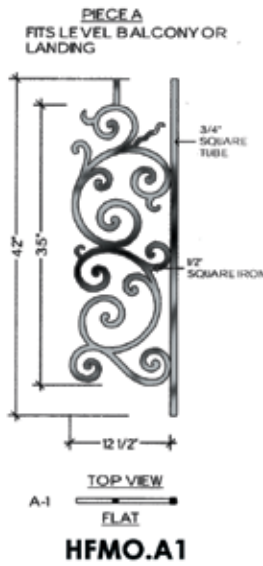

Variance in specifications of
 hand-forged products may occur.

Rebecca

TOP VIEW
A-1
FLAT
HFRB.A1

TOP VIEW
B-1
FLAT
HFRB.B1

TOP VIEW
C-1
FLAT
HFRB.C1

TOP VIEW
4 1/2" RADIUS
HFRB.TERM.LF

TOP VIEW
A-2
ALL RADIUS FROM 28" TO 20'-0"
HFRB.A2

***NOTE: THE MILANO LAYOUT
 REQUIRES THE REMOVAL OF
 SOME ATTACHED VERTICALS
 AND REWELDING SCROLLS TO
 PREVIOUS VERTICAL***

45° ANGLE
 2-1/4" WOODEN HANDRAIL
 30-1/2" BALUSTER SPACE
 4" VERTICAL STRINGER

WILL CLEAR
 4" CODE

BALCONY
 3" WOODEN HANDRAIL
 35" BALUSTER SPACE

WILL CLEAR
 4" CODE

Variance in specifications of
 hand-forged products may occur.

Firenza

30° ANGLE

2-1/4" WOODEN HANDRAIL
33' BALUSTER SPACE
2" VERTICAL STRINGER

WILL CLEAR
4" CODE

Variance in specifications of
hand-forged products may occur.

45° ANGLE

2-1/4" WOODEN HANDRAIL
32-3/4' BALUSTER SPACE
2" VERTICAL STRINGER

WILL CLEAR
4" CODE

BALCONY

2 1/4" WOODEN HANDRAIL
35' BALUSTER SPACE