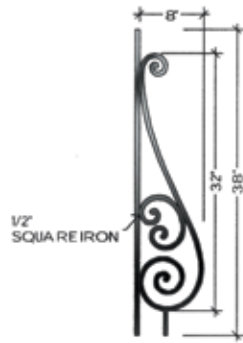

PIECE A
FITS LEVEL BALCONY
OR STRAIGHT RAILS

TOP VIEW
A-1
FLAT
HFGO.A1

PIECE A
FITS LEVEL BALCONY
OR STRAIGHT RAILS

TOP VIEW
A-1
FLAT
HFGO.A1

PIECE B
FITS ANGLES UP TO 48°

TOP VIEW
B-1
FLAT
HFGO.B1

PIECE B
FITS ANGLES UP TO 48°

TOP VIEW
B-1
FLAT
HFGO.B1

TOP VIEW
A-2
ALL RADIUS FROM 28" TO 20'-0"
HFGO.A2

TOP VIEW
A-2
ALL RADIUS FROM 28" TO 20'-0"
HFGO.A2

TOP VIEW
B-2
ALL RADIUS FROM 28" TO 20'-0"
HFGO.B2

TOP VIEW
B-2
ALL RADIUS FROM 28" TO 20'-0"
HFGO.B2