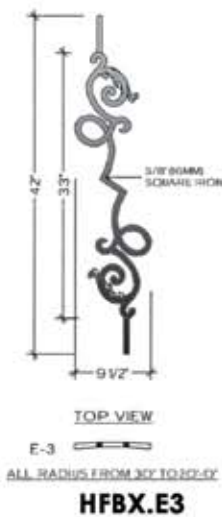

Bordeaux

TOP VIEW
A-1
FLAT

HFBX.A1

TOP VIEW
B-1
FLAT

HFBX.B1

TOP VIEW
B-1
FLAT

HFBX.B1

TOP VIEW
A-2
ALL RADIUS FROM 28\"/>

HFBX.A2

TOP VIEW
B-2
ALL RADIUS FROM 30\"/>

HFBX.B2

TOP VIEW
B-2
ALL RADIUS FROM 30\"/>

HFBX.B2

TOP VIEW
A-3
ALL RADIUS FROM 28\"/>

HFBX.A3

TOP VIEW
B-3
ALL RADIUS FROM 30\"/>

HFBX.B3

TOP VIEW
B-3
ALL RADIUS FROM 30\"/>

HFBX.B3

Bordeaux

Regency

Regency

Regency

PIECE C
FITS ALL ANGLES UP TO 48°