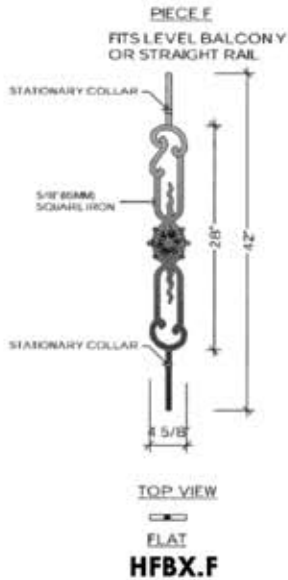

Bordeaux

TOP VIEW
A-1
FLAT

HFBX.A1

TOP VIEW
B-1
FLAT

HFBX.B1

TOP VIEW
B-1
FLAT

HFBX.B1

TOP VIEW
A-2
ALL RADIUS FROM 28\"/>

HFBX.A2

TOP VIEW
B-2
ALL RADIUS FROM 30\"/>

HFBX.B2

TOP VIEW
B-2
ALL RADIUS FROM 30\"/>

HFBX.B2

TOP VIEW
A-3
ALL RADIUS FROM 28\"/>

HFBX.A3

TOP VIEW
B-3
ALL RADIUS FROM 30\"/>

HFBX.B3

TOP VIEW
B-3
ALL RADIUS FROM 30\"/>

HFBX.B3

Bordeaux

Regency

Regency

Regency

PIECE C
FITS ALL ANGLES UP TO 48°