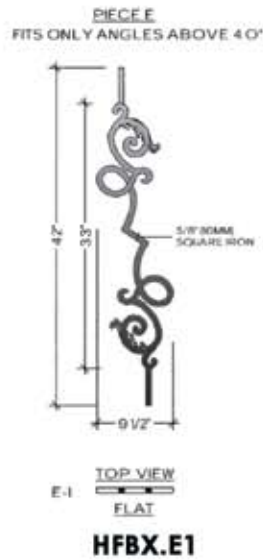

Bordeaux

TOP VIEW
A-1
FLAT

HFBX.A1

TOP VIEW
B-1
FLAT

HFBX.B1

TOP VIEW
B-1
FLAT

HFBX.B1

TOP VIEW
A-2
ALL RADIUS FROM 28\"/>

HFBX.A2

TOP VIEW
B-2
ALL RADIUS FROM 30\"/>

HFBX.B2

TOP VIEW
B-2
ALL RADIUS FROM 30\"/>

HFBX.B2

TOP VIEW
A-3
ALL RADIUS FROM 28\"/>

HFBX.A3

TOP VIEW
B-3
ALL RADIUS FROM 30\"/>

HFBX.B3

TOP VIEW
B-3
ALL RADIUS FROM 30\"/>

HFBX.B3

Bordeaux

Regency

Regency

Regency

PIECE C
FITS ALL ANGLES UP TO 48°

TOP VIEW
C-1
FLAT

HFRE.C1

PIECE C
FITS ALL ANGLES UP TO 48°

TOP VIEW
C-1
FLAT

HFRE.C1

LEFT SIDE TERMINATION
RIGHT SIDE VIEW

HFRE.TERM.LF

RIGHT SIDE TERMINATION
LEFT SIDE VIEW