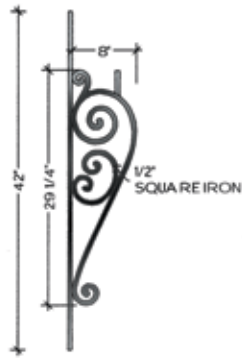

PIECE A
FITS LEVEL BALCONY
OR STRAIGHT RAILS

TOP VIEW
A-1
FLAT
HFGO.A1

PIECE A
FITS LEVEL BALCONY
OR STRAIGHT RAILS

TOP VIEW
A-1
FLAT
HFGO.A1

PIECE B
FITS ANGLES UP TO 48°

TOP VIEW
B-1
FLAT
HFGO.B1

PIECE B
FITS ANGLES UP TO 48°

TOP VIEW
B-1
FLAT
HFGO.B1

TOP VIEW
A-2
ALL RADIUS FROM 28" TO 20'-0"
HFGO.A2

TOP VIEW
A-2
ALL RADIUS FROM 28" TO 20'-0"
HFGO.A2

TOP VIEW
B-2
ALL RADIUS FROM 28" TO 20'-0"
HFGO.B2

TOP VIEW
B-2
ALL RADIUS FROM 28" TO 20'-0"
HFGO.B2

TOP VIEW
A-3
ALL RADIUS FROM 28" TO 20'-0"
HFGO.A3

TOP VIEW
A-3
ALL RADIUS FROM 28" TO 20'-0"
HFGO.A3

TOP VIEW
B-3
ALL RADIUS FROM 28" TO 20'-0"
HFGO.B3

TOP VIEW
B-3
ALL RADIUS FROM 28" TO 20'-0"
HFGO.B3