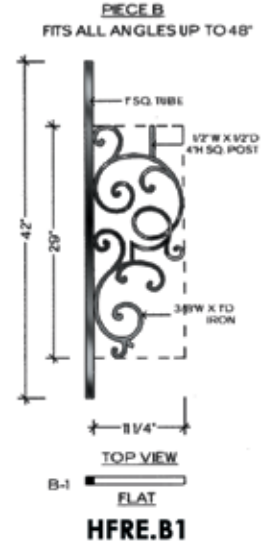

Bordeaux

TOP VIEW
A-1
FLAT

HFBX.A1

TOP VIEW
B-1
FLAT

HFBX.B1

TOP VIEW
B-1
FLAT

HFBX.B1

TOP VIEW
A-2
ALL RADIUS FROM 28\"/>

HFBX.A2

TOP VIEW
B-2
ALL RADIUS FROM 30\"/>

HFBX.B2

TOP VIEW
B-2
ALL RADIUS FROM 30\"/>

HFBX.B2

TOP VIEW
A-3
ALL RADIUS FROM 28\"/>

HFBX.A3

TOP VIEW
B-3
ALL RADIUS FROM 30\"/>

HFBX.B3

TOP VIEW
B-3
ALL RADIUS FROM 30\"/>

HFBX.B3

Bordeaux

Regency

Regency

Regency

PIECE C
FITS ALL ANGLES UP TO 48°

TOP VIEW
C-1
FLAT

HFRE.C1

PIECE C
FITS ALL ANGLES UP TO 48°

TOP VIEW
C-1
FLAT

HFRE.C1

LEFT SIDE TERMINATION
RIGHT SIDE VIEW

HFRE.TERM.LF

RIGHT SIDE TERMINATION
LEFT SIDE VIEW