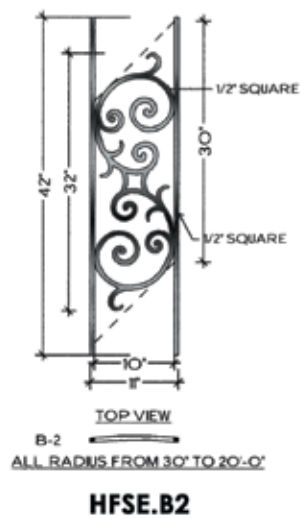

Variance in specifications of
 hand-forged products may occur.

Rebecca

TOP VIEW
A-1
FLAT
HFRB.A1

TOP VIEW
B-1
FLAT
HFRB.B1

TOP VIEW
C-1
FLAT
HFRB.C1

TOP VIEW
4 1/2" RADIUS
HFRB.TERM.LF

TOP VIEW
A-2
ALL RADIUS FROM 28" TO 20'-0"
HFRB.A2

TOP VIEW
C-3
ALL RADIUS FROM 30" TO 20'-0"
HFRB.C3

Tuscany

RIGHT TERMINATION
 LEFT SIDE VIEW

Variance in specifications of
 hand-forged products may occur.

Tuscany

Variance in specifications of hand-forged products may occur.

Tuscany

Seville

Variance in specifications of hand-forged products may occur.

Seville

Milano

Milano

30° ANGLE
 3" WOODEN HANDRAIL
 30" BALUSTER SPACE
 4" VERTICAL STRINGER

WILL CLEAR
 4" CODE

***NOTE: THE MILANO LAYOUT
 REQUIRES THE REMOVAL OF
 SOME ATTACHED VERTICALS
 AND REWELDING SCROLLS TO
 PREVIOUS VERTICAL***

45° ANGLE
 2-1/4" WOODEN HANDRAIL
 30-1/2" BALUSTER SPACE
 4" VERTICAL STRINGER