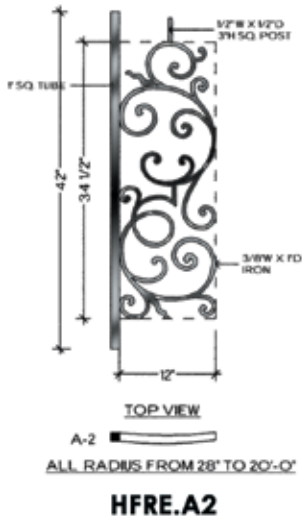

Bordeaux

TOP VIEW
A-1
FLAT

HFBX.A1

TOP VIEW
B-1
FLAT

HFBX.B1

TOP VIEW
B-1
FLAT

HFBX.B1

TOP VIEW
A-2
ALL RADIUS FROM 28\"/>

HFBX.A2

TOP VIEW
B-2
ALL RADIUS FROM 30\"/>

HFBX.B2

TOP VIEW
B-2
ALL RADIUS FROM 30\"/>

HFBX.B2

TOP VIEW
A-3
ALL RADIUS FROM 28\"/>

HFBX.A3

TOP VIEW
B-3
ALL RADIUS FROM 30\"/>

HFBX.B3

TOP VIEW
B-3
ALL RADIUS FROM 30\"/>

HFBX.B3

Bordeaux

Regency

Regency

Regency

PIECE C
FITS ALL ANGLES UP TO 48°

TOP VIEW
C-1
FLAT

HFRE.C1

PIECE C
FITS ALL ANGLES UP TO 48°

TOP VIEW
C-1
FLAT

HFRE.C1

LEFT SIDE TERMINATION
RIGHT SIDE VIEW

HFRE.TERM.LF

RIGHT SIDE TERMINATION
LEFT SIDE VIEW