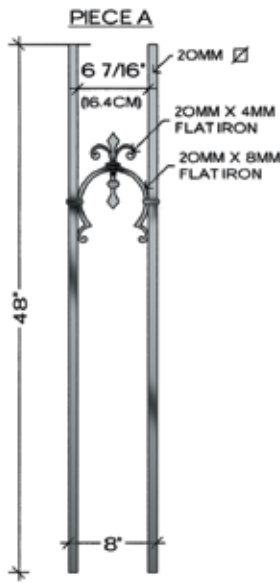

Firenze

HFFA.A