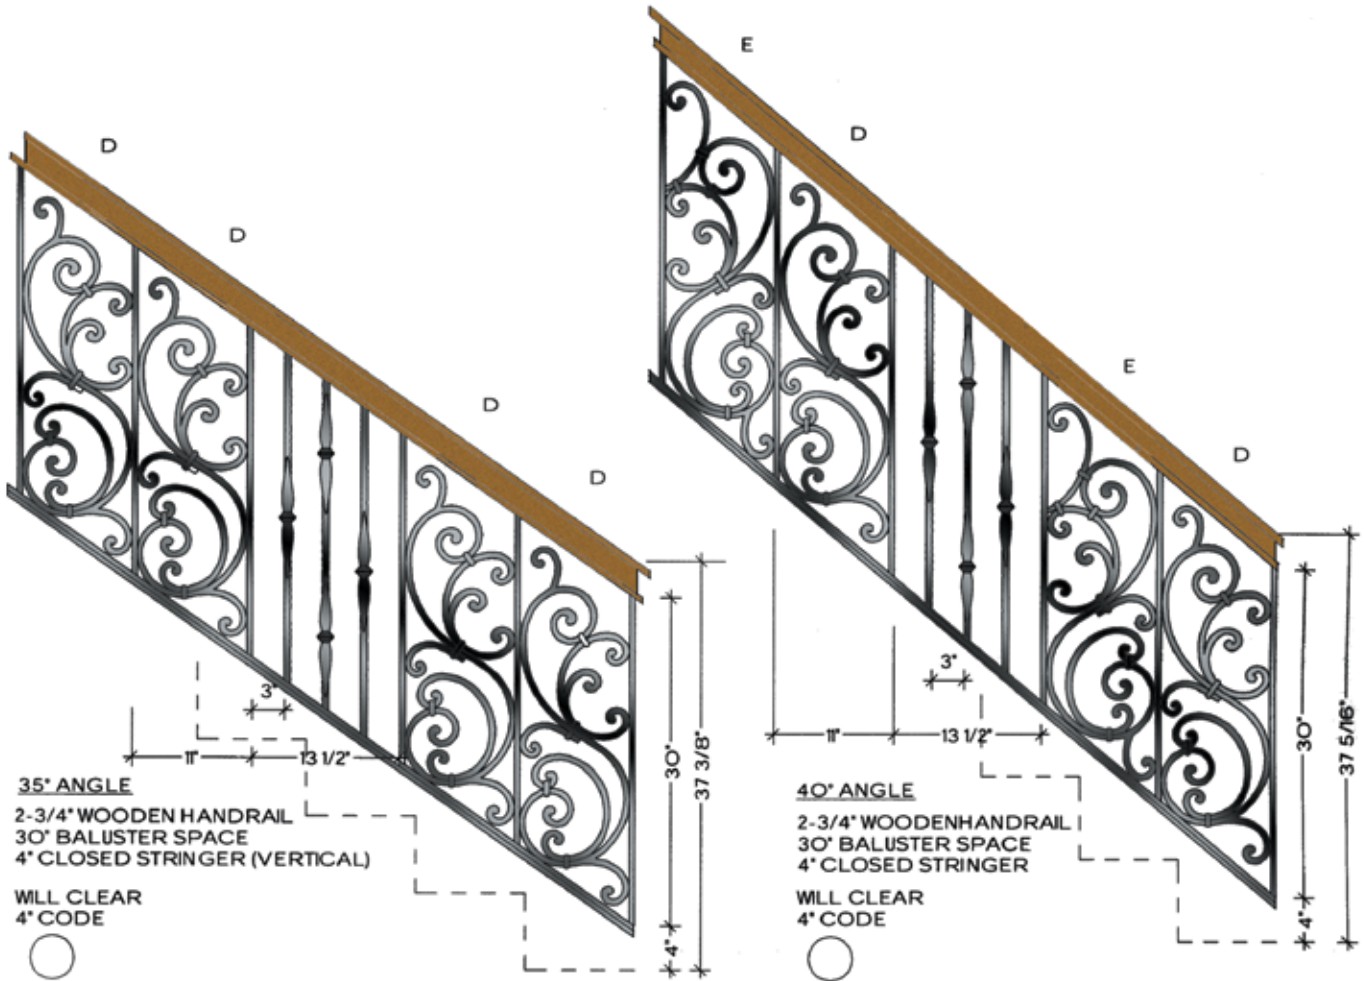

Variance in specifications of
 hand-forged products may occur.

Rebecca

TOP VIEW
A-1
FLAT
HFRB.A1

TOP VIEW
B-1
FLAT
HFRB.B1

TOP VIEW
C-1
FLAT
HFRB.C1

TOP VIEW
4 1/2" RADIUS
HFRB.TERM.LF

TOP VIEW
A-2
ALL RADIUS FROM 28" TO 20'-0"
HFRB.A2

TOP VIEW
B-2
ALL RADIUS FROM 30" TO 20'-0"
HFRB.B2

TOP VIEW
C-2
ALL RADIUS FROM 30" TO 20'-0"
HFRB.C2

TOP VIEW
4 1/2" RADIUS
HFRB.TERM.RT

TOP VIEW
A-3
ALL RADIUS FROM 28" TO 20'-0"
HFRB.A3

TOP VIEW
B-3
ALL RADIUS FROM 30" TO 20'-0"
HFRB.B3

TOP VIEW
C-3
ALL RADIUS FROM 30" TO 20'-0"
HFRB.C3

Tuscany

RIGHT TERMINATION
 LEFT SIDE VIEW

Variance in specifications of
 hand-forged products may occur.

Tuscany

Variance in specifications of hand-forged products may occur.

Tuscany

Seville

Variance in specifications of hand-forged products may occur.

Seville

Milano

Milano

30° ANGLE
 3" WOODEN HANDRAIL
 30" BALUSTER SPACE
 4" VERTICAL STRINGER

WILL CLEAR
 4" CODE