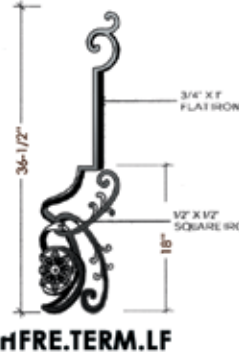

HFBX.A2

TOP VIEW
B-2
ALL RADIUS FROM 30\"/>

HFBX.B2

TOP VIEW
B-2
ALL RADIUS FROM 30\"/>

HFBX.B2

TOP VIEW
A-3
ALL RADIUS FROM 28\"/>

HFBX.A3

TOP VIEW
B-3
ALL RADIUS FROM 30\"/>

HFBX.B3

TOP VIEW
B-3
ALL RADIUS FROM 30\"/>

HFBX.B3

Bordeaux

Regency

Regency

Regency

PIECE C
FITS ALL ANGLES UP TO 48°

TOP VIEW
C-1
FLAT

HFRE.C1

PIECE C
FITS ALL ANGLES UP TO 48°

TOP VIEW
C-1
FLAT

HFRE.C1

LEFT SIDE TERMINATION
RIGHT SIDE VIEW

HFRE.TERM.LF

RIGHT SIDE TERMINATION
LEFT SIDE VIEW

HFRE.TERM.RT

TOP VIEW
C-2

ALL RADII FROM 30° TO 20°-0'

HFRE.C2

TOP VIEW
C-2

ALL RADII FROM 30° TO 20°-0'

HFRE.C2

TOP VIEW
C-3