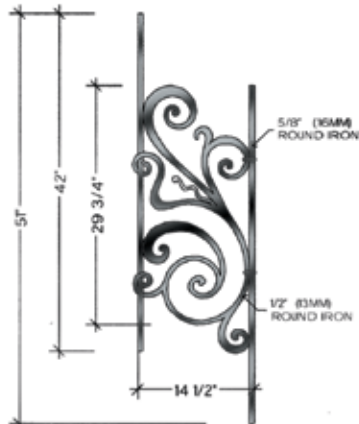

Variance in specifications of
 hand-forged products may occur.

Rebecca

TOP VIEW
A-1
FLAT
HFRB.A1

TOP VIEW
B-1
FLAT
HFRB.B1

TOP VIEW
C-1
FLAT
HFRB.C1

TOP VIEW
4 1/2" RADIUS
HFRB.TERM.LF

TOP VIEW
A-2
ALL RADIUS FROM 28" TO 20'-0"
HFRB.A2

TOP VIEW
B-2
ALL RADIUS FROM 30" TO 20'-0"
HFRB.B2

TOP VIEW
C-2
ALL RADIUS FROM 30" TO 20'-0"
HFRB.C2

TOP VIEW
4 1/2" RADIUS
HFRB.TERM.RT

TOP VIEW
A-3
ALL RADIUS FROM 28" TO 20'-0"
HFRB.A3

TOP VIEW
B-3
ALL RADIUS FROM 30" TO 20'-0"
HFRB.B3

TOP VIEW
C-3
ALL RADIUS FROM 30" TO 20'-0"
HFRB.C3

Tuscany

RIGHT TERMINATION
 LEFT SIDE VIEW

Variance in specifications of
 hand-forged products may occur.

Tuscany

Variance in specifications of hand-forged products may occur.

Tuscany

Seville

Variance in specifications of hand-forged products may occur.

Seville

Milano

Milano

30° ANGLE
 3" WOODEN HANDRAIL
 30" BALUSTER SPACE
 4" VERTICAL STRINGER

WILL CLEAR
 4" CODE