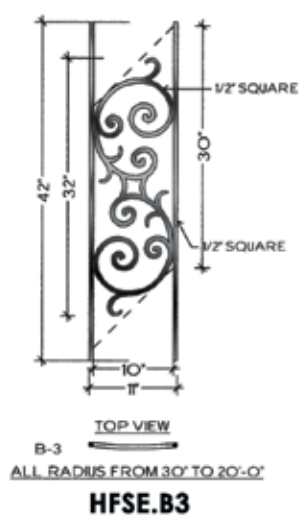

Variance in specifications of
 hand-forged products may occur.

Rebecca

TOP VIEW
A-1
FLAT
HFRB.A1

TOP VIEW
B-1
FLAT
HFRB.B1

TOP VIEW
C-1
FLAT
HFRB.C1

TOP VIEW
4 1/2" RADIUS
HFRB.TERM.LF

TOP VIEW
A-2
ALL RADIUS FROM 28" TO 20'-0"
HFRB.A2

TOP VIEW
C-3
ALL RADIUS FROM 30" TO 20'-0"
HFRB.C3

Tuscany

RIGHT TERMINATION
 LEFT SIDE VIEW

Variance in specifications of
 hand-forged products may occur.

Tuscany

Variance in specifications of hand-forged products may occur.

Tuscany

Seville

Variance in specifications of hand-forged products may occur.

Seville

Milano

Milano

30° ANGLE
 3" WOODEN HANDRAIL
 30" BALUSTER SPACE
 4" VERTICAL STRINGER

WILL CLEAR
 4" CODE

***NOTE: THE MILANO LAYOUT
 REQUIRES THE REMOVAL OF
 SOME ATTACHED VERTICALS
 AND REWELDING SCROLLS TO
 PREVIOUS VERTICAL***

45° ANGLE
 2-1/4" WOODEN HANDRAIL
 30-1/2" BALUSTER SPACE
 4" VERTICAL STRINGER