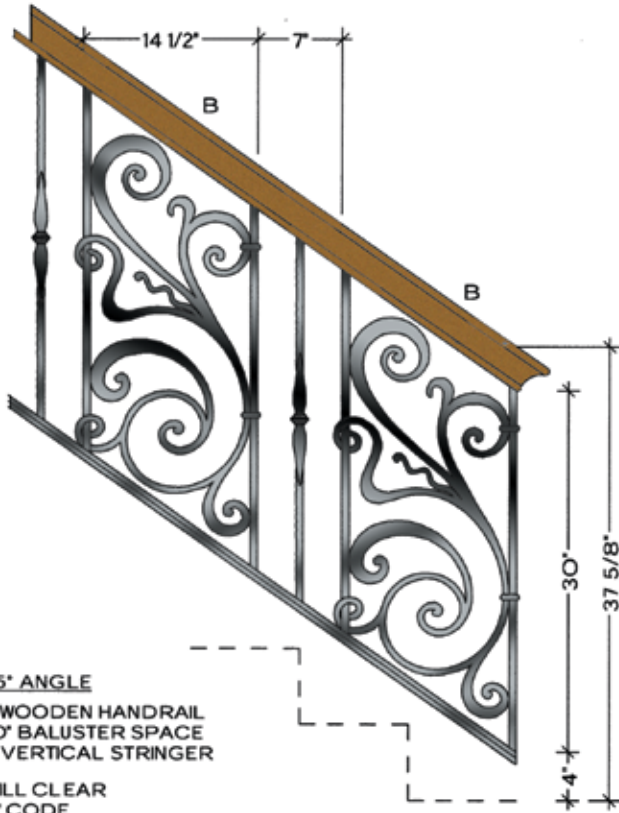

PANTRY COLLECTION

HOUSE OF FORGINGS
Reviving the Splendor of Wrought Iron

C O N T E N T S

2	Rebecca
4	Tuscany
7	Seville
9	Milano
12	Firenze
14	Geno
16	Bordeaux
20	Regency
23	Michelle

Rebecca

35° ANGLE
 3" WOODEN HANDRAIL
 30" BALUSTER SPACE
 4" VERTICAL STRINGER

WILL CLEAR
 4" CODE

40° ANGLE
 3" WOODEN HANDRAIL
 30 1/2" BALUSTER SPACE
 2 1/2" VERTICAL STRINGER

WILL CLEAR
 4" CODE

BALCONY
 3" WOODEN HANDRAIL
 36-1/2" BALUSTER SPACE
 OPEN STRINGER

WILL CLEAR
 4" CODE

Variance in specifications of
 hand-forged products may occur.

Rebecca

TOP VIEW
A-1
FLAT
HFRB.A1

TOP VIEW
B-1
FLAT
HFRB.B1

TOP VIEW
C-1
FLAT
HFRB.C1

TOP VIEW
4 1/2" RADIUS
HFRB.TERM.LF

TOP VIEW
A-2
ALL RADIUS FROM 28" TO 20'-0"
HFRB.A2