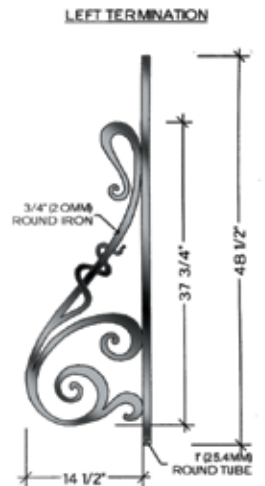

Variance in specifications of
 hand-forged products may occur.

Rebecca

TOP VIEW
A-1
FLAT
HFRB.A1

TOP VIEW
B-1
FLAT
HFRB.B1

TOP VIEW
C-1
FLAT
HFRB.C1

TOP VIEW
4 1/2" RADIUS
HFRB.TERM.LF

TOP VIEW
A-2
ALL RADIUS FROM 28" TO 20'-0"
HFRB.A2

TOP VIEW
B-2
ALL RADIUS FROM 30" TO 20'-0"
HFRB.B2

TOP VIEW
C-2
ALL RADIUS FROM 30" TO 20'-0"
HFRB.C2

TOP VIEW
4 1/2" RADIUS
HFRB.TERM.RT

TOP VIEW
A-3
ALL RADIUS FROM 28" TO 20'-0"
HFRB.A3

TOP VIEW
B-3
ALL RADIUS FROM 30" TO 20'-0"
HFRB.B3

TOP VIEW
C-3
ALL RADIUS FROM 30" TO 20'-0"
HFRB.C3

Tuscany

RIGHT TERMINATION
 LEFT SIDE VIEW

Variance in specifications of
 hand-forged products may occur.

Tuscany

Variance in specifications of hand-forged products may occur.

Tuscany

Seville

Variance in specifications of hand-forged products may occur.

Seville

Milano

Milano

30° ANGLE
 3" WOODEN HANDRAIL
 30" BALUSTER SPACE
 4" VERTICAL STRINGER

WILL CLEAR
 4" CODE