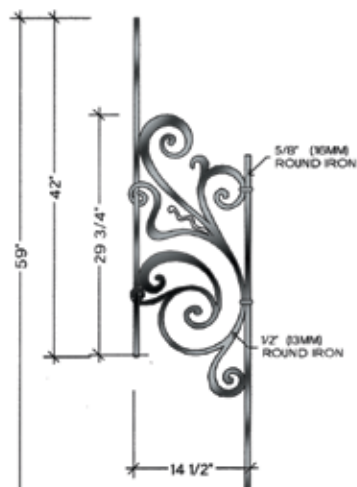

Variance in specifications of
 hand-forged products may occur.

Rebecca

TOP VIEW
A-1
FLAT
HFRB.A1

TOP VIEW
B-1
FLAT
HFRB.B1

TOP VIEW
C-1
FLAT
HFRB.C1

TOP VIEW
4 1/2" RADIUS
HFRB.TERM.LF

TOP VIEW
A-2
ALL RADIUS FROM 28" TO 20'-0"
HFRB.A2

TOP VIEW
B-2
ALL RADIUS FROM 30" TO 20'-0"
HFRB.B2

TOP VIEW
C-2
ALL RADIUS FROM 30" TO 20'-0"
HFRB.C2

TOP VIEW
4 1/2" RADIUS
HFRB.TERM.RT

TOP VIEW
A-3
ALL RADIUS FROM 28" TO 20'-0"
HFRB.A3

TOP VIEW
B-3
ALL RADIUS FROM 30" TO 20'-0"
HFRB.B3

TOP VIEW
C-3
ALL RADIUS FROM 30" TO 20'-0"
HFRB.C3

Tuscany

RIGHT TERMINATION
 LEFT SIDE VIEW

Variance in specifications of
 hand-forged products may occur.

Tuscany

Variance in specifications of hand-forged products may occur.

Tuscany

Seville

Variance in specifications of hand-forged products may occur.

Seville

Milano

Milano

30° ANGLE
 3" WOODEN HANDRAIL
 30" BALUSTER SPACE
 4" VERTICAL STRINGER

WILL CLEAR
 4" CODE