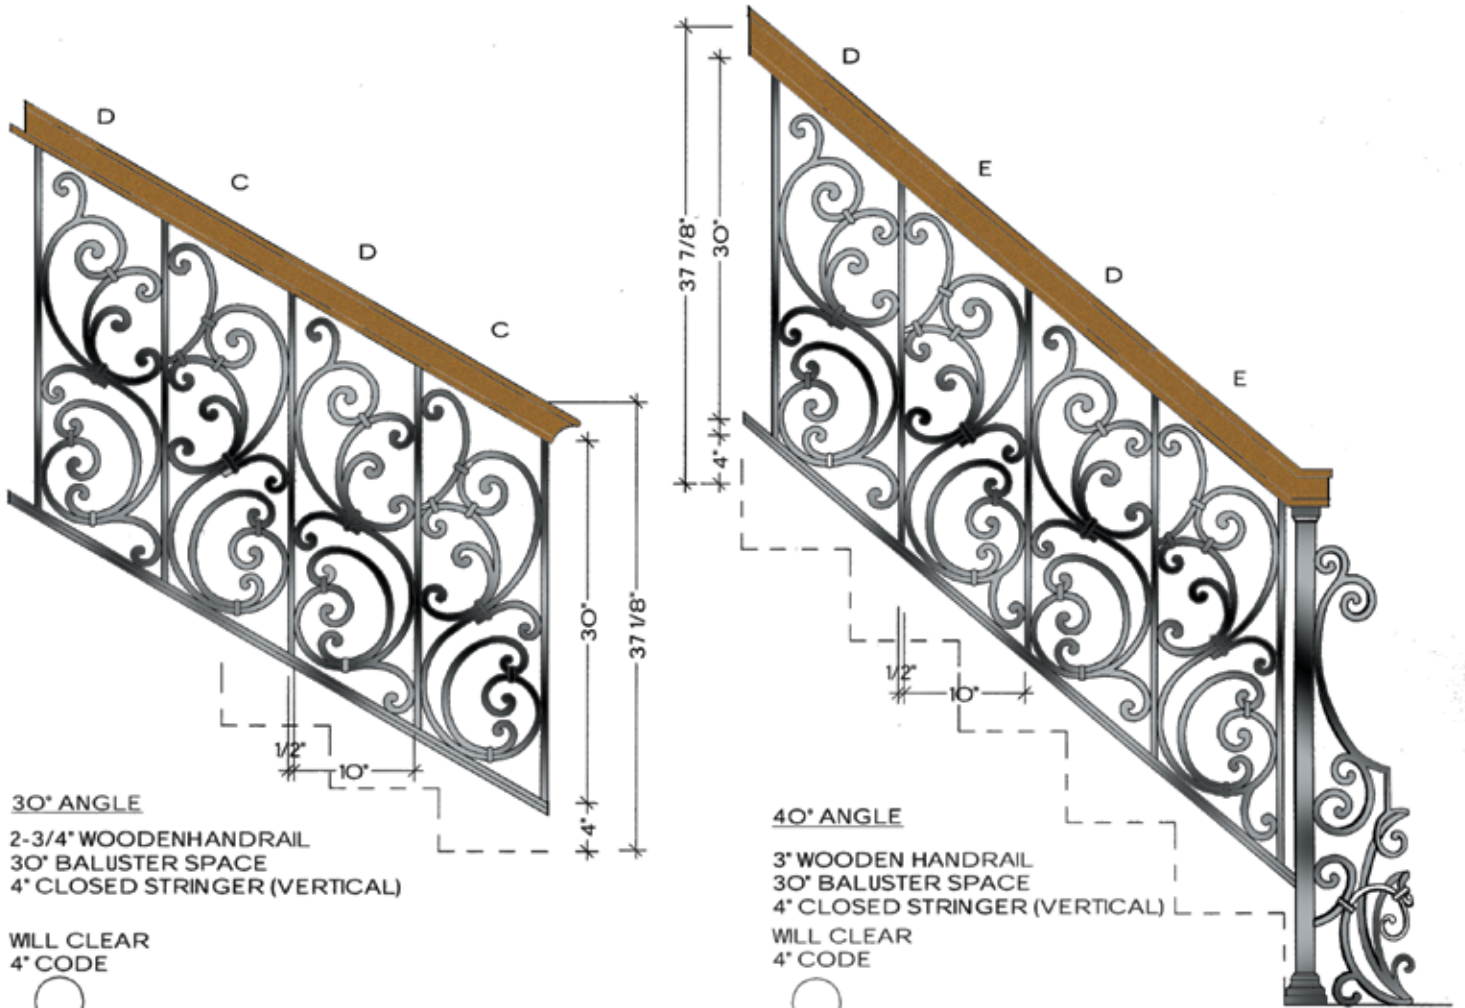

Variance in specifications of
 hand-forged products may occur.

Rebecca

TOP VIEW
A-1
FLAT
HFRB.A1

TOP VIEW
B-1
FLAT
HFRB.B1

TOP VIEW
C-1
FLAT
HFRB.C1

TOP VIEW
4 1/2" RADIUS
HFRB.TERM.LF

TOP VIEW
A-2
ALL RADIUS FROM 28" TO 20'-0"
HFRB.A2

TOP VIEW
B-2
ALL RADIUS FROM 30" TO 20'-0"
HFRB.B2

TOP VIEW
C-2
ALL RADIUS FROM 30" TO 20'-0"
HFRB.C2

TOP VIEW
4 1/2" RADIUS
HFRB.TERM.RT

TOP VIEW
A-3
ALL RADIUS FROM 28" TO 20'-0"
HFRB.A3

TOP VIEW
B-3
ALL RADIUS FROM 30" TO 20'-0"
HFRB.B3

TOP VIEW
C-3
ALL RADIUS FROM 30" TO 20'-0"
HFRB.C3

Tuscany

RIGHT TERMINATION
 LEFT SIDE VIEW

Variance in specifications of
 hand-forged products may occur.

Tuscany

Variance in specifications of hand-forged products may occur.