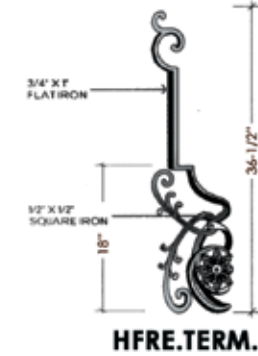

HFBX.A2

TOP VIEW
B-2
ALL RADIUS FROM 30\"/>

HFBX.B2

TOP VIEW
B-2
ALL RADIUS FROM 30\"/>

HFBX.B2

TOP VIEW
A-3
ALL RADIUS FROM 28\"/>

HFBX.A3

TOP VIEW
B-3
ALL RADIUS FROM 30\"/>

HFBX.B3

TOP VIEW
B-3
ALL RADIUS FROM 30\"/>

HFBX.B3

Bordeaux

Regency

Regency

Regency

PIECE C
FITS ALL ANGLES UP TO 48°

TOP VIEW
C-1
FLAT

HFRE.C1

PIECE C
FITS ALL ANGLES UP TO 48°

TOP VIEW
C-1
FLAT

HFRE.C1

LEFT SIDE TERMINATION
RIGHT SIDE VIEW

HFRE.TERM.LF

RIGHT SIDE TERMINATION
LEFT SIDE VIEW

HFRE.TERM.RT

TOP VIEW
C-2

ALL RADII FROM 30° TO 20°-0'

HFRE.C2

TOP VIEW
C-2

ALL RADII FROM 30° TO 20°-0'

HFRE.C2

TOP VIEW
C-3