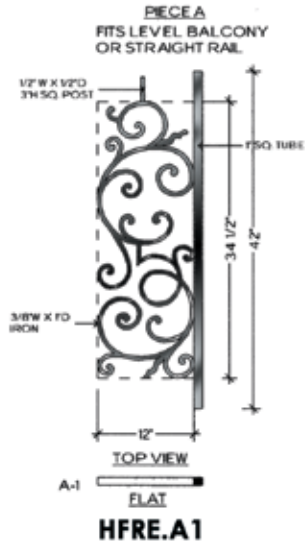

Bordeaux

TOP VIEW
A-1
FLAT

HFBX.A1

TOP VIEW
B-1
FLAT

HFBX.B1

TOP VIEW
B-1
FLAT

HFBX.B1

TOP VIEW
A-2
ALL RADIUS FROM 28\"/>

HFBX.A2

TOP VIEW
B-2
ALL RADIUS FROM 30\"/>

HFBX.B2

TOP VIEW
B-2
ALL RADIUS FROM 30\"/>

HFBX.B2

TOP VIEW
A-3
ALL RADIUS FROM 28\"/>

HFBX.A3

TOP VIEW
B-3
ALL RADIUS FROM 30\"/>

HFBX.B3

TOP VIEW
B-3
ALL RADIUS FROM 30\"/>

HFBX.B3

Bordeaux

Regency

Regency

Regency

PIECE C
FITS ALL ANGLES UP TO 48°

TOP VIEW
C-1
FLAT

HFRE.C1

PIECE C
FITS ALL ANGLES UP TO 48°

TOP VIEW
C-1
FLAT

HFRE.C1

LEFT SIDE TERMINATION
RIGHT SIDE VIEW

HFRE.TERM.LF

RIGHT SIDE TERMINATION
LEFT SIDE VIEW