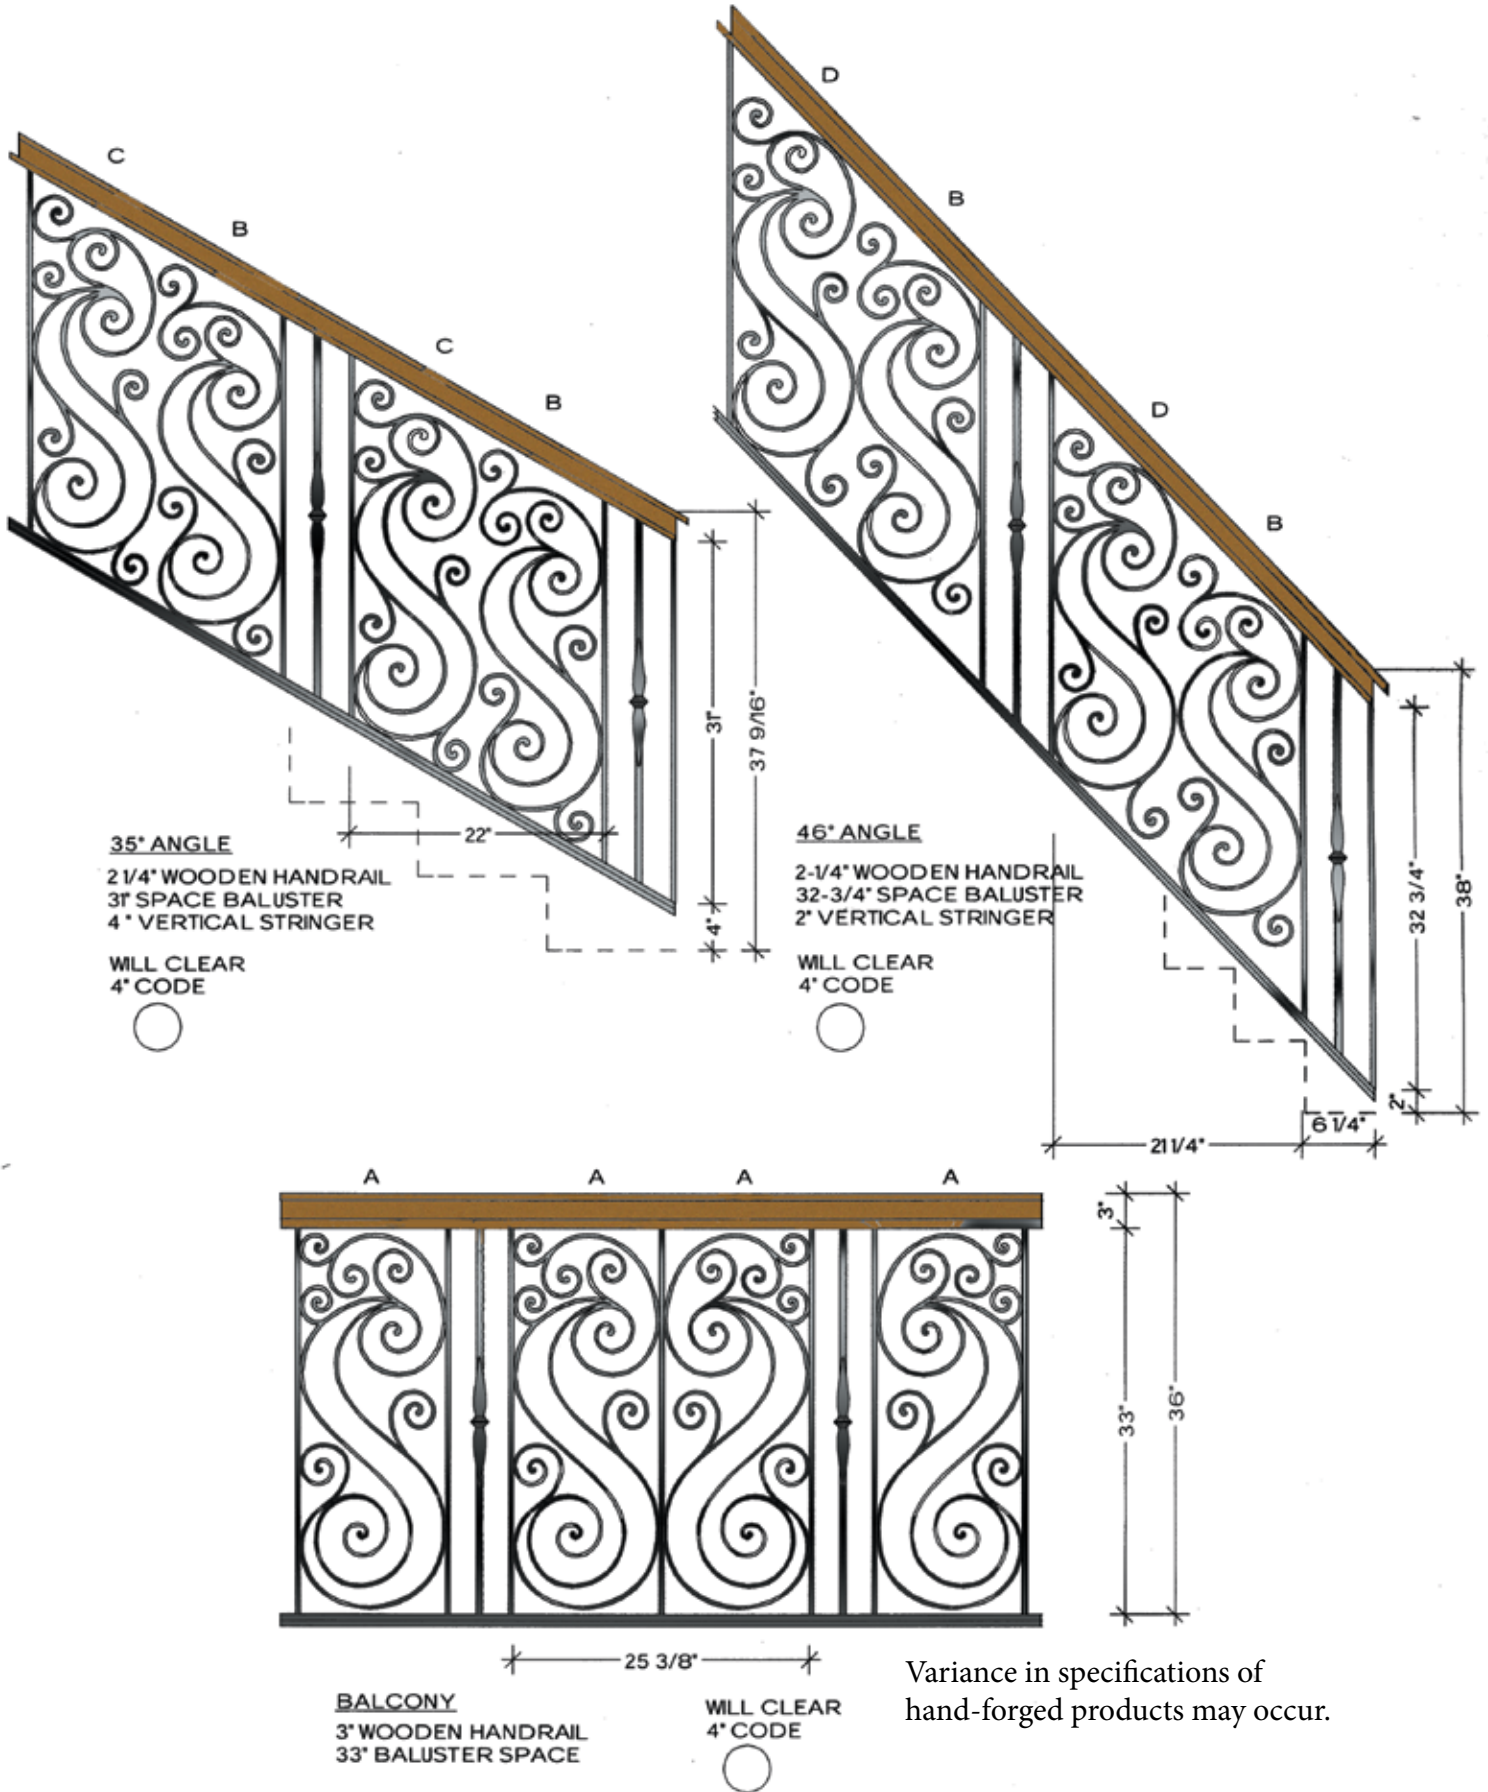

PIECE E
FITS ALL ANGLES

HFRE.E

PIECE F
FITS LEVEL BALCONY
OR STRAIGHT RAIL

TOP VIEW
FLAT
HFRE.F

Michelle

Variance in specifications of hand-forged products may occur.

Michelle

CORPORATE HEADQUARTERS 16684 Air Center Blvd. Houston, TX. 77032
tel: 866.443.4848 fax: 281.443.1133 www.houseofforgings.net