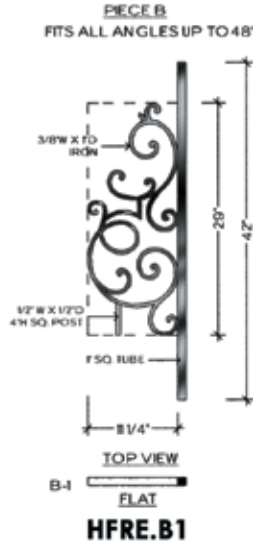

Bordeaux

TOP VIEW
A-1
FLAT

HFBX.A1

TOP VIEW
B-1
FLAT

HFBX.B1

TOP VIEW
B-1
FLAT

HFBX.B1

TOP VIEW
A-2
ALL RADIUS FROM 28\"/>

HFBX.A2

TOP VIEW
B-2
ALL RADIUS FROM 30\"/>

HFBX.B2

TOP VIEW
B-2
ALL RADIUS FROM 30\"/>

HFBX.B2

TOP VIEW
A-3
ALL RADIUS FROM 28\"/>

HFBX.A3

TOP VIEW
B-3
ALL RADIUS FROM 30\"/>

HFBX.B3

TOP VIEW
B-3
ALL RADIUS FROM 30\"/>

HFBX.B3

Bordeaux

Regency

Regency

Regency

PIECE C
FITS ALL ANGLES UP TO 48°

TOP VIEW
C-1
FLAT

HFRE.C1

PIECE C
FITS ALL ANGLES UP TO 48°

TOP VIEW
C-1
FLAT

HFRE.C1

LEFT SIDE TERMINATION
RIGHT SIDE VIEW

HFRE.TERM.LF

RIGHT SIDE TERMINATION
LEFT SIDE VIEW