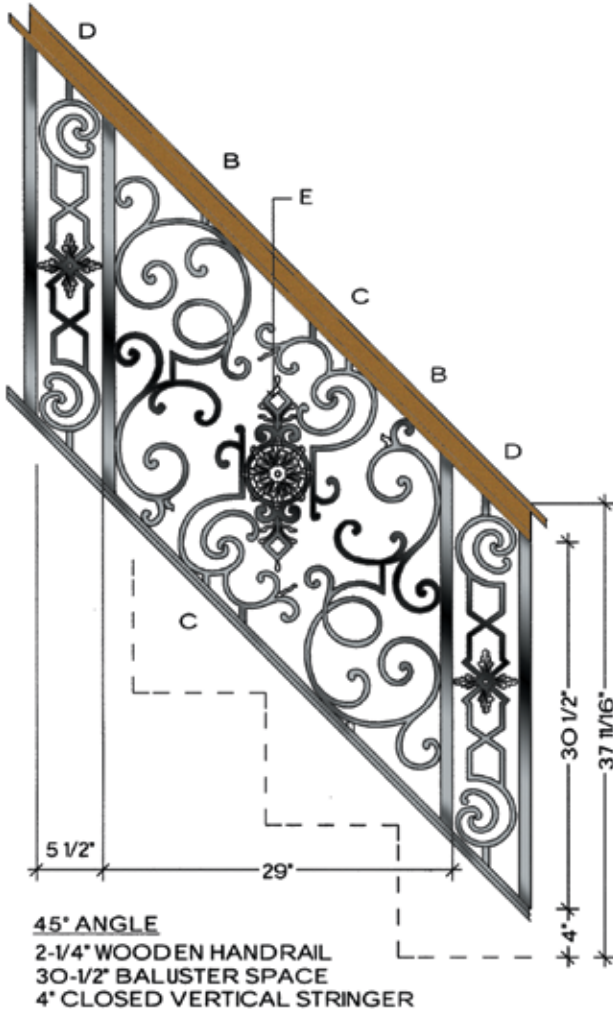

Bordeaux

TOP VIEW
A-1
FLAT

HFBX.A1

TOP VIEW
B-1
FLAT

HFBX.B1

TOP VIEW
B-1
FLAT

HFBX.B1

TOP VIEW
A-2
ALL RADIUS FROM 28\"/>

HFBX.A2

TOP VIEW
B-2
ALL RADIUS FROM 30\"/>

HFBX.B2

TOP VIEW
B-2
ALL RADIUS FROM 30\"/>

HFBX.B2

TOP VIEW
A-3
ALL RADIUS FROM 28\"/>

HFBX.A3

TOP VIEW
B-3
ALL RADIUS FROM 30\"/>

HFBX.B3

TOP VIEW
B-3
ALL RADIUS FROM 30\"/>

HFBX.B3

Bordeaux

Regency

Regency

Regency

PIECE C
FITS ALL ANGLES UP TO 48°

TOP VIEW
C-1
FLAT

HFRE.C1

PIECE C
FITS ALL ANGLES UP TO 48°

TOP VIEW
C-1
FLAT

HFRE.C1

LEFT SIDE TERMINATION
RIGHT SIDE VIEW

HFRE.TERM.LF

RIGHT SIDE TERMINATION
LEFT SIDE VIEW