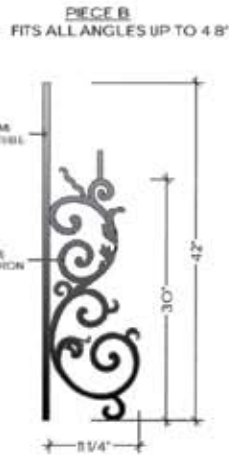

TOP VIEW
A-3
ALL RADIUS FROM 28" TO 20'-0"
HFGO.A3

TOP VIEW
A-3
ALL RADIUS FROM 28" TO 20'-0"
HFGO.A3

TOP VIEW
B-3
ALL RADIUS FROM 28" TO 20'-0"
HFGO.B3

TOP VIEW
B-3
ALL RADIUS FROM 28" TO 20'-0"
HFGO.B3

RIGHT
 TERMINATION

BALCONY
 3" WOODEN HANDRAIL
 35" BALUSTER SPACE
 4" CLOSED STRINGER

WILL CLEAR
 4" CODE

Variance in specifications of
 hand-forged products may occur.

Bordeaux

Variance in specifications of hand-forged products may occur.

Bordeaux

TOP VIEW
A-1
FLAT

HFBX.A1

TOP VIEW
B-1
FLAT

HFBX.B1

TOP VIEW
B-1
FLAT

HFBX.B1

TOP VIEW
A-2
ALL RADIUS FROM 28\"/>

HFBX.A2

TOP VIEW
B-2
ALL RADIUS FROM 30\"/>

HFBX.B2

TOP VIEW
B-2
ALL RADIUS FROM 30\"/>

HFBX.B2

TOP VIEW
A-3
ALL RADIUS FROM 28\"/>

HFBX.A3

TOP VIEW
B-3
ALL RADIUS FROM 30\"/>