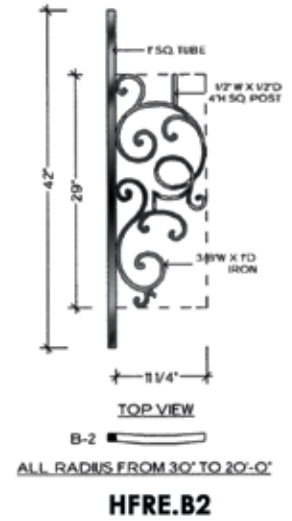

Bordeaux

TOP VIEW
A-1
FLAT

HFBX.A1

TOP VIEW
B-1
FLAT

HFBX.B1

TOP VIEW
B-1
FLAT

HFBX.B1

TOP VIEW
A-2
ALL RADIUS FROM 28\"/>

HFBX.A2

TOP VIEW
B-2
ALL RADIUS FROM 30\"/>

HFBX.B2

TOP VIEW
B-2
ALL RADIUS FROM 30\"/>

HFBX.B2

TOP VIEW
A-3
ALL RADIUS FROM 28\"/>

HFBX.A3

TOP VIEW
B-3
ALL RADIUS FROM 30\"/>

HFBX.B3

TOP VIEW
B-3
ALL RADIUS FROM 30\"/>

HFBX.B3

Bordeaux

Regency

Regency

Regency

PIECE C
FITS ALL ANGLES UP TO 48°

TOP VIEW
C-1
FLAT

HFRE.C1

PIECE C
FITS ALL ANGLES UP TO 48°

TOP VIEW
C-1
FLAT

HFRE.C1

LEFT SIDE TERMINATION
RIGHT SIDE VIEW

HFRE.TERM.LF

RIGHT SIDE TERMINATION
LEFT SIDE VIEW