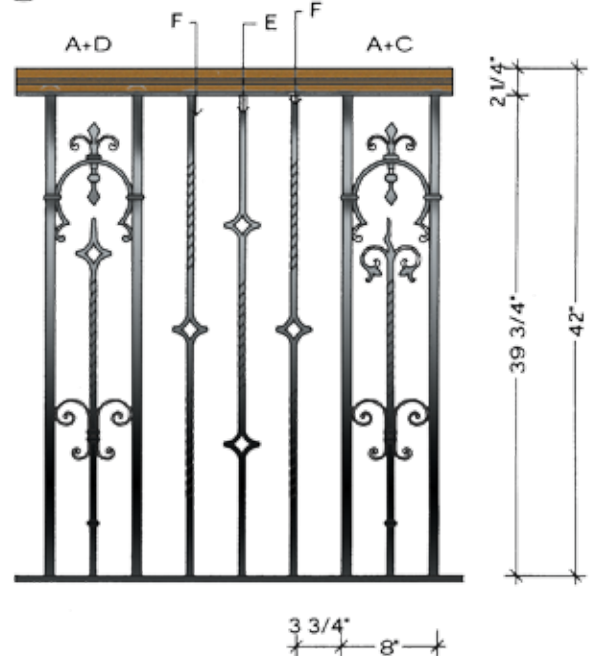

BALCONY

2 1/4" WOODEN HANDRAIL
39 3/4' BALUSTER SPACE

WILL CLEAR
4" CODE