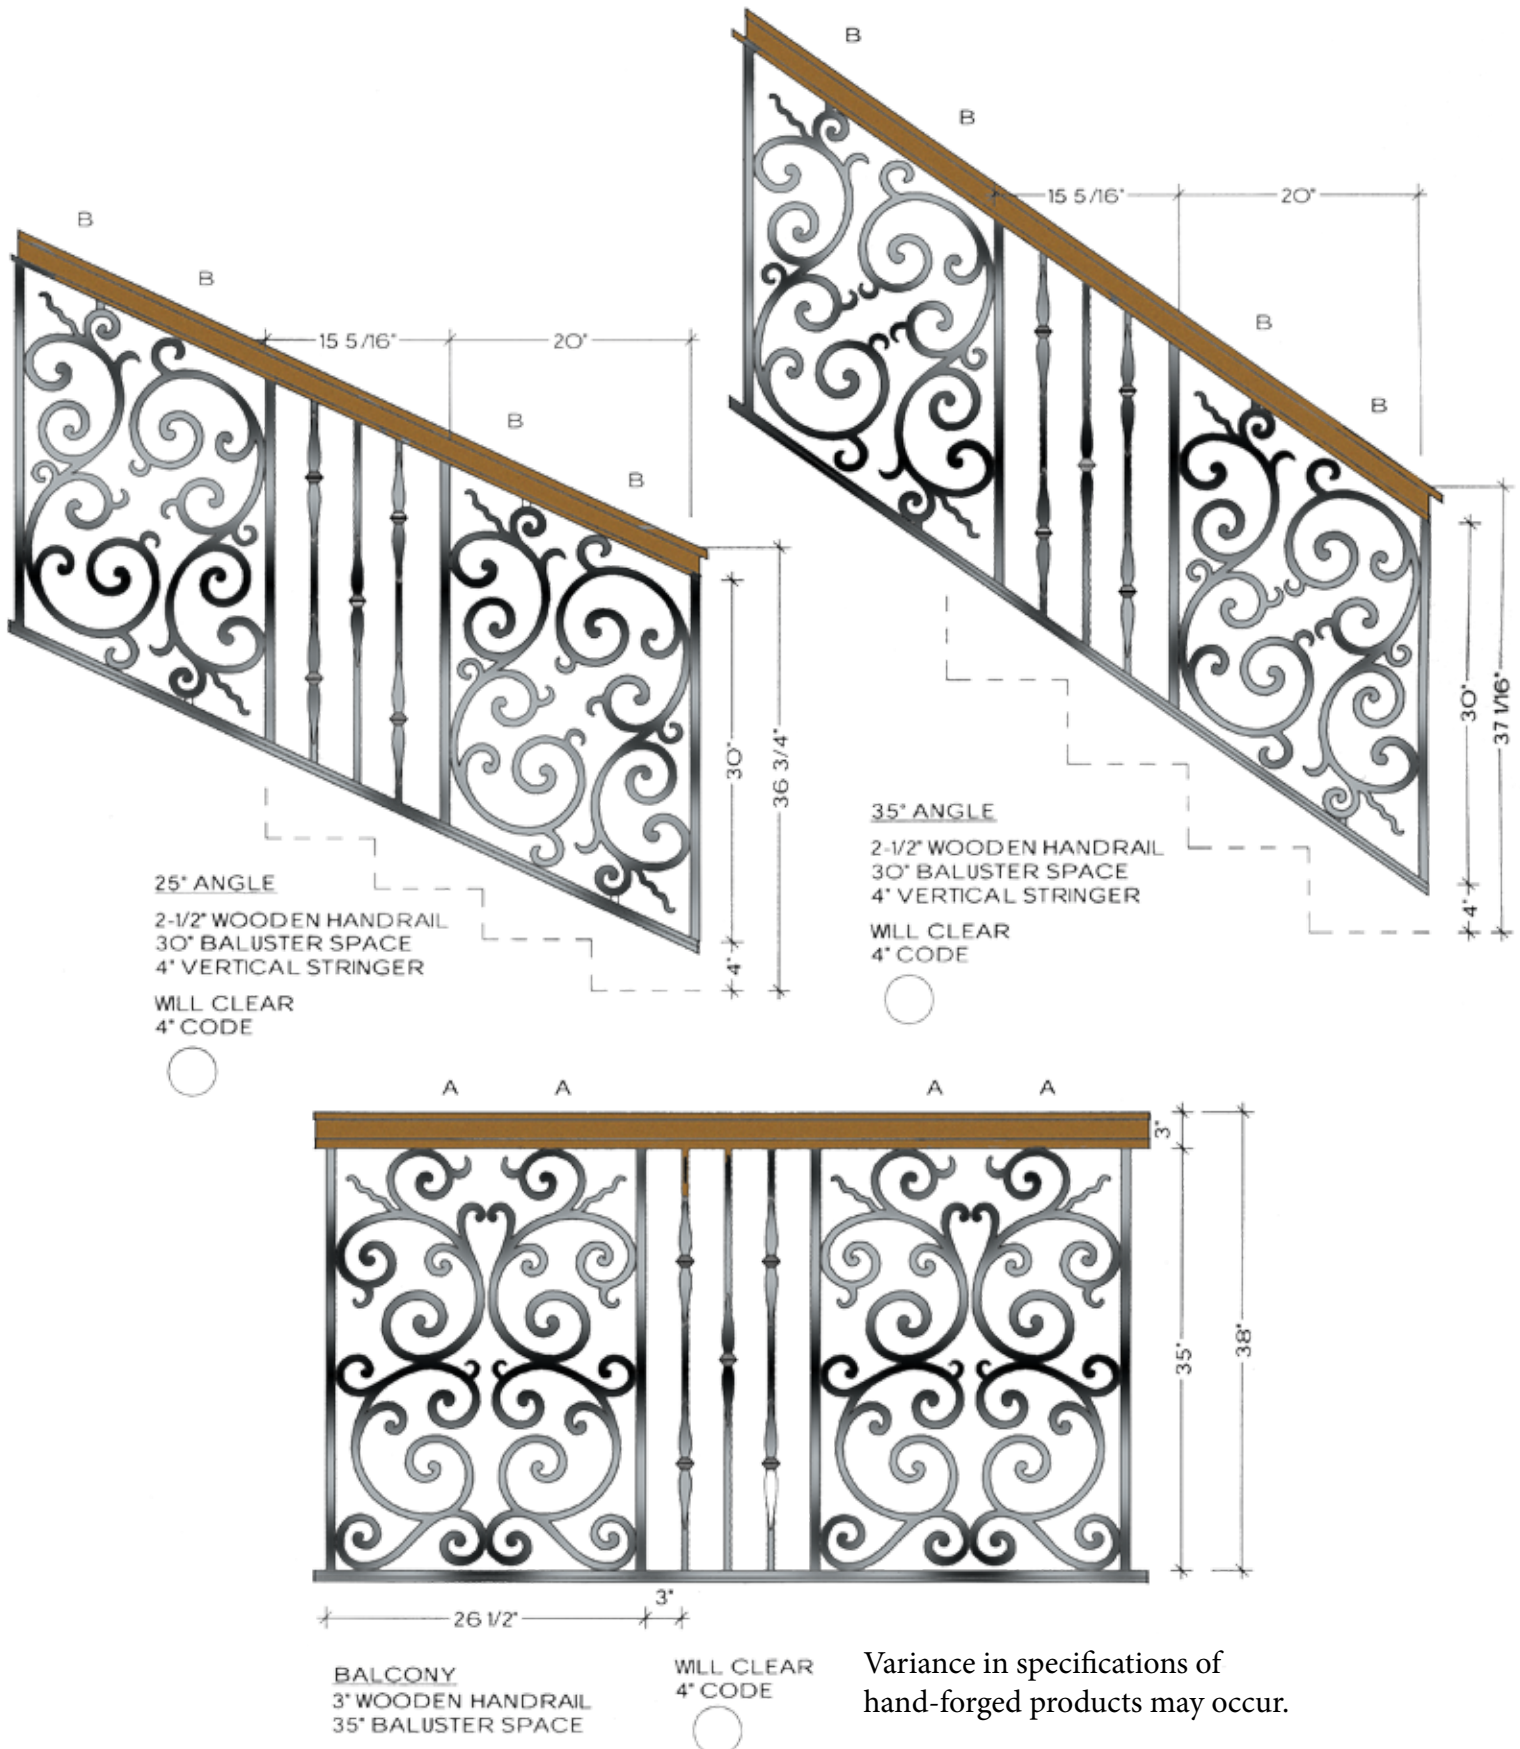

Variance in specifications of
 hand-forged products may occur.

Rebecca

TOP VIEW
A-1
FLAT
HFRB.A1

TOP VIEW
B-1
FLAT
HFRB.B1

TOP VIEW
C-1
FLAT
HFRB.C1

TOP VIEW
4 1/2" RADIUS
HFRB.TERM.LF

TOP VIEW
A-2
ALL RADIUS FROM 28" TO 20'-0"
HFRB.A2

Tuscany

Seville

Variance in specifications of hand-forged products may occur.

Seville

Milano

Milano

30° ANGLE
 3" WOODEN HANDRAIL
 30" BALUSTER SPACE
 4" VERTICAL STRINGER

WILL CLEAR
 4" CODE

***NOTE: THE MILANO LAYOUT
 REQUIRES THE REMOVAL OF
 SOME ATTACHED VERTICALS
 AND REWELDING SCROLLS TO
 PREVIOUS VERTICAL***

45° ANGLE
 2-1/4" WOODEN HANDRAIL
 30-1/2" BALUSTER SPACE
 4" VERTICAL STRINGER