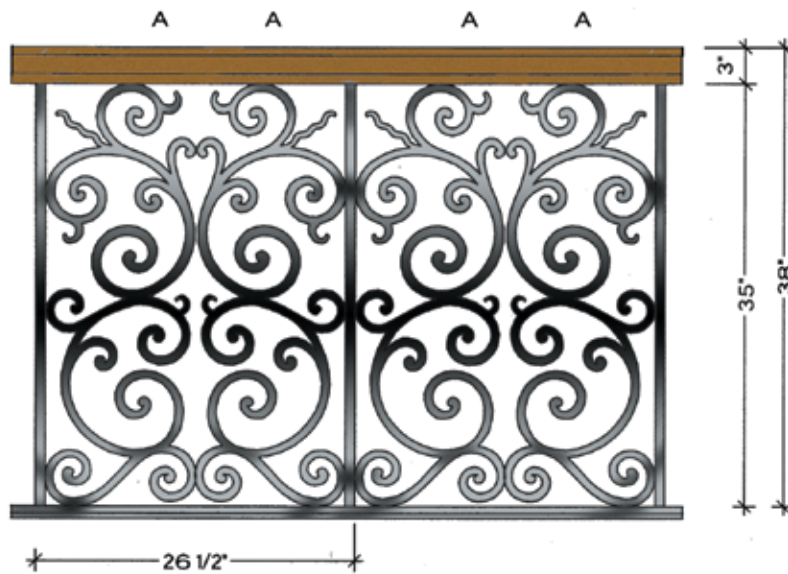

BALCONY
3" WOODEN HANDRAIL
35" BALUSTER SPACE

WILL CLEAR
4" CODE

Variance in specifications of
hand-forged products may occur.