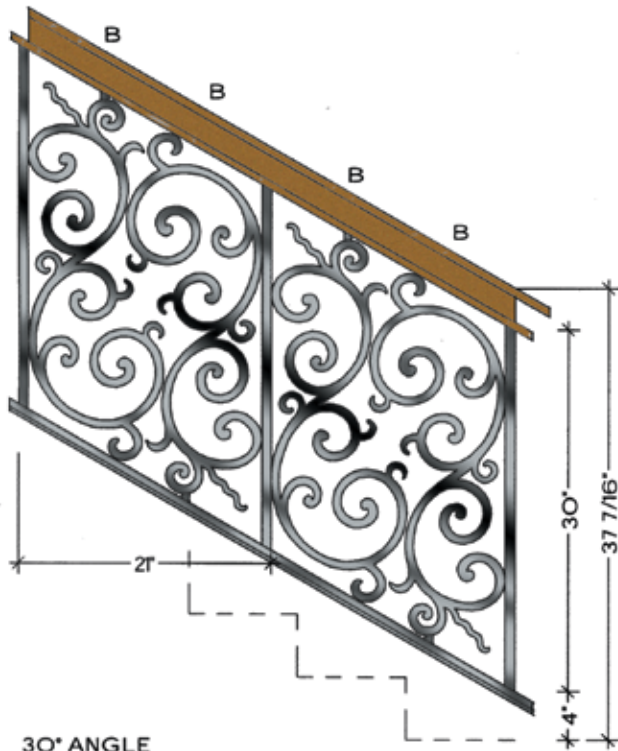

Variance in specifications of
 hand-forged products may occur.

Rebecca

TOP VIEW
A-1
FLAT
HFRB.A1

TOP VIEW
B-1
FLAT
HFRB.B1

TOP VIEW
C-1
FLAT
HFRB.C1

TOP VIEW
4 1/2" RADIUS
HFRB.TERM.LF

TOP VIEW
A-2
ALL RADIUS FROM 28" TO 20'-0"
HFRB.A2

TOP VIEW
C-3
ALL RADIUS FROM 30" TO 20'-0"
HFRB.C3

Tuscany

RIGHT TERMINATION
 LEFT SIDE VIEW

Variance in specifications of
 hand-forged products may occur.

Tuscany

Variance in specifications of hand-forged products may occur.

Tuscany

Seville

Variance in specifications of hand-forged products may occur.

Seville

Milano

Milano

30° ANGLE
 3" WOODEN HANDRAIL
 30" BALUSTER SPACE
 4" VERTICAL STRINGER

WILL CLEAR
 4" CODE

***NOTE: THE MILANO LAYOUT
 REQUIRES THE REMOVAL OF
 SOME ATTACHED VERTICALS
 AND REWELDING SCROLLS TO
 PREVIOUS VERTICAL***

45° ANGLE
 2-1/4" WOODEN HANDRAIL
 30-1/2" BALUSTER SPACE
 4" VERTICAL STRINGER