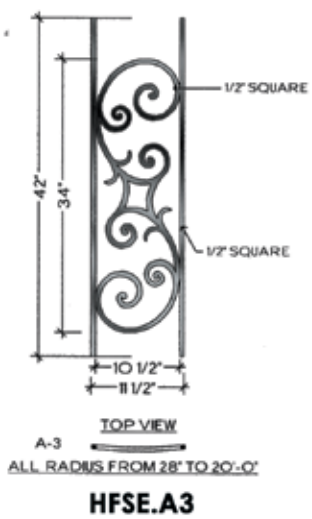

Variance in specifications of
 hand-forged products may occur.

Rebecca

TOP VIEW
A-1
FLAT
HFRB.A1

TOP VIEW
B-1
FLAT
HFRB.B1

TOP VIEW
C-1
FLAT
HFRB.C1

TOP VIEW
4 1/2" RADIUS
HFRB.TERM.LF

TOP VIEW
A-2
ALL RADIUS FROM 28" TO 20'-0"
HFRB.A2

TOP VIEW
C-3
ALL RADIUS FROM 30" TO 20'-0"
HFRB.C3

Tuscany

RIGHT TERMINATION
 LEFT SIDE VIEW

Variance in specifications of
 hand-forged products may occur.

Tuscany

Variance in specifications of hand-forged products may occur.

Tuscany

Seville

Variance in specifications of hand-forged products may occur.

Seville

Milano

Milano

30° ANGLE
 3" WOODEN HANDRAIL
 30" BALUSTER SPACE
 4" VERTICAL STRINGER

WILL CLEAR
 4" CODE

***NOTE: THE MILANO LAYOUT
 REQUIRES THE REMOVAL OF
 SOME ATTACHED VERTICALS
 AND REWELDING SCROLLS TO
 PREVIOUS VERTICAL***

45° ANGLE
 2-1/4" WOODEN HANDRAIL
 30-1/2" BALUSTER SPACE
 4" VERTICAL STRINGER