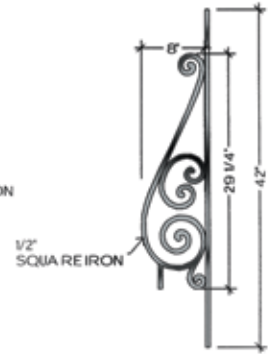

PIECE A
FITS LEVEL BALCONY
OR STRAIGHT RAILS

TOP VIEW
A-1
FLAT
HFGO.A1

PIECE A
FITS LEVEL BALCONY
OR STRAIGHT RAILS

TOP VIEW
A-1
FLAT
HFGO.A1

PIECE B
FITS ANGLES UP TO 48°

TOP VIEW
B-1
FLAT
HFGO.B1

PIECE B
FITS ANGLES UP TO 48°

TOP VIEW
B-1
FLAT
HFGO.B1

TOP VIEW
A-2
ALL RADIUS FROM 28" TO 20'-0"
HFGO.A2

TOP VIEW
A-2
ALL RADIUS FROM 28" TO 20'-0"
HFGO.A2

TOP VIEW
B-2
ALL RADIUS FROM 28" TO 20'-0"
HFGO.B2

TOP VIEW
B-2
ALL RADIUS FROM 28" TO 20'-0"
HFGO.B2

TOP VIEW
A-3
ALL RADIUS FROM 28" TO 20'-0"
HFGO.A3

TOP VIEW
A-3
ALL RADIUS FROM 28" TO 20'-0"
HFGO.A3

TOP VIEW
B-3
ALL RADIUS FROM 28" TO 20'-0"
HFGO.B3

TOP VIEW
B-3
ALL RADIUS FROM 28" TO 20'-0"
HFGO.B3