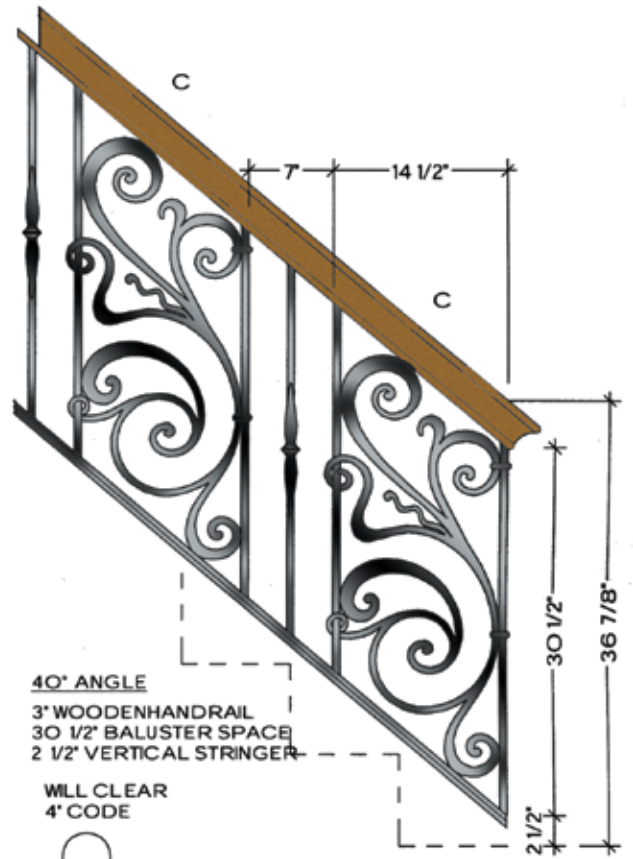

WILL CLEAR
 4" CODE

40° ANGLE
 3" WOODEN HANDRAIL
 30 1/2" BALUSTER SPACE
 2 1/2" VERTICAL STRINGER

WILL CLEAR
 4" CODE

BALCONY
 3" WOODEN HANDRAIL
 36-1/2" BALUSTER SPACE
 OPEN STRINGER

WILL CLEAR
 4" CODE

Variance in specifications of
 hand-forged products may occur.

Rebecca

TOP VIEW
A-1
FLAT
HFRB.A1

TOP VIEW
B-1
FLAT
HFRB.B1

TOP VIEW
C-1
FLAT
HFRB.C1

TOP VIEW
4 1/2" RADIUS
HFRB.TERM.LF

TOP VIEW
A-2
ALL RADIUS FROM 28" TO 20'-0"
HFRB.A2