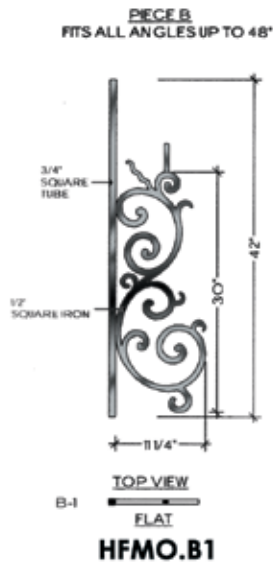

Tuscany

Seville

Variance in specifications of hand-forged products may occur.

Seville

Milano

Milano

30° ANGLE
 3" WOODEN HANDRAIL
 30" BALUSTER SPACE
 4" VERTICAL STRINGER

WILL CLEAR
 4" CODE

***NOTE: THE MILANO LAYOUT
 REQUIRES THE REMOVAL OF
 SOME ATTACHED VERTICALS
 AND REWELDING SCROLLS TO
 PREVIOUS VERTICAL***

45° ANGLE
 2-1/4" WOODEN HANDRAIL
 30-1/2" BALUSTER SPACE
 4" VERTICAL STRINGER

WILL CLEAR
 4" CODE

BALCONY
 3" WOODEN HANDRAIL
 35" BALUSTER SPACE

WILL CLEAR
 4" CODE

Variance in specifications of
 hand-forged products may occur.

Firenza

30° ANGLE

2-1/4" WOODEN HANDRAIL
33' BALUSTER SPACE
2" VERTICAL STRINGER

WILL CLEAR
4" CODE

Variance in specifications of
hand-forged products may occur.

45° ANGLE

2-1/4" WOODEN HANDRAIL
32-3/4' BALUSTER SPACE
2" VERTICAL STRINGER

WILL CLEAR
4" CODE

BALCONY

2 1/4" WOODEN HANDRAIL
35' BALUSTER SPACE