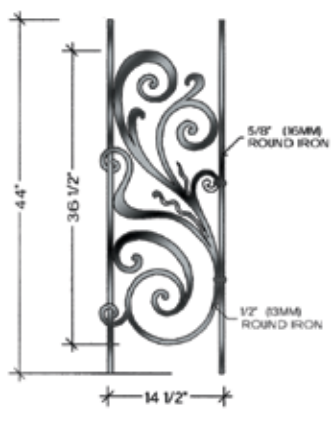

Variance in specifications of
 hand-forged products may occur.

Rebecca

TOP VIEW
A-1
FLAT
HFRB.A1

TOP VIEW
B-1
FLAT
HFRB.B1

TOP VIEW
C-1
FLAT
HFRB.C1

TOP VIEW
4 1/2" RADIUS
HFRB.TERM.LF

TOP VIEW
A-2
ALL RADIUS FROM 28" TO 20'-0"
HFRB.A2

TOP VIEW
B-2
ALL RADIUS FROM 30" TO 20'-0"
HFRB.B2

TOP VIEW
C-2
ALL RADIUS FROM 30" TO 20'-0"
HFRB.C2

TOP VIEW
4 1/2" RADIUS
HFRB.TERM.RT

TOP VIEW
A-3
ALL RADIUS FROM 28" TO 20'-0"
HFRB.A3

TOP VIEW
B-3
ALL RADIUS FROM 30" TO 20'-0"
HFRB.B3

TOP VIEW
C-3
ALL RADIUS FROM 30" TO 20'-0"
HFRB.C3

Tuscany

RIGHT TERMINATION
 LEFT SIDE VIEW

Variance in specifications of
 hand-forged products may occur.

Tuscany

Variance in specifications of hand-forged products may occur.