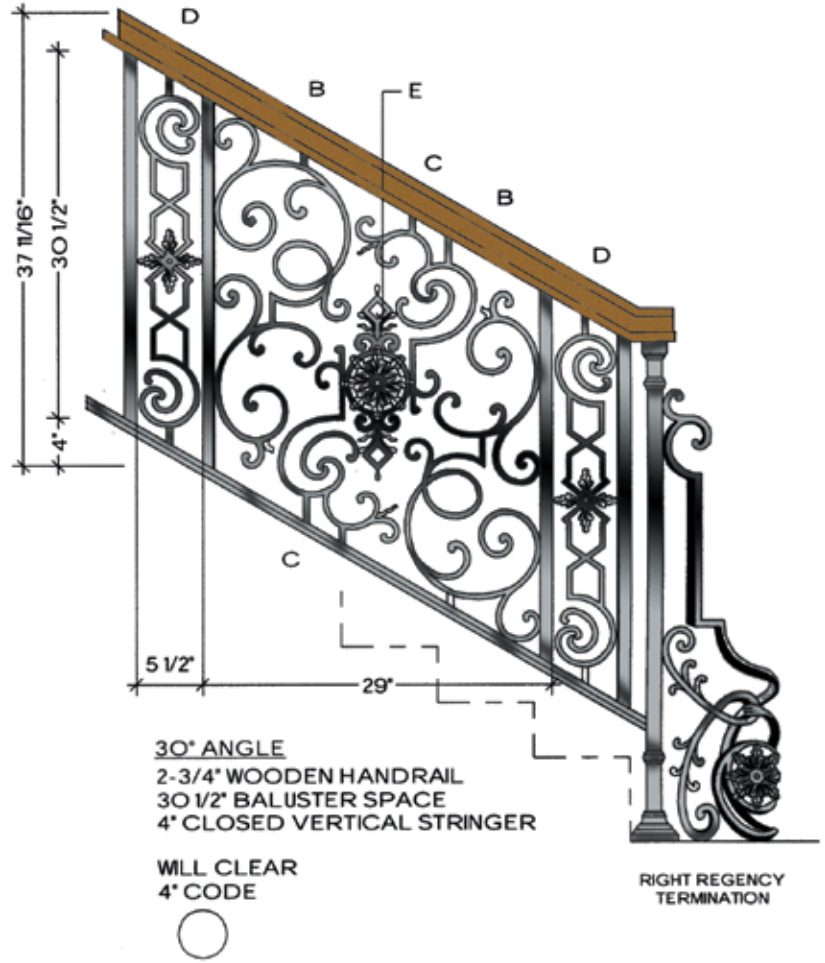

HFBX.A2

TOP VIEW
B-2
ALL RADIUS FROM 30\"/>

HFBX.B2

TOP VIEW
B-2
ALL RADIUS FROM 30\"/>

HFBX.B2

TOP VIEW
A-3
ALL RADIUS FROM 28\"/>

HFBX.A3

TOP VIEW
B-3
ALL RADIUS FROM 30\"/>

HFBX.B3

TOP VIEW
B-3
ALL RADIUS FROM 30\"/>

HFBX.B3

Bordeaux

Regency

Regency

Regency

PIECE C
FITS ALL ANGLES UP TO 48°

TOP VIEW
C-1
FLAT

HFRE.C1

PIECE C
FITS ALL ANGLES UP TO 48°

TOP VIEW
C-1
FLAT

HFRE.C1

LEFT SIDE TERMINATION
RIGHT SIDE VIEW

HFRE.TERM.LF

RIGHT SIDE TERMINATION
LEFT SIDE VIEW