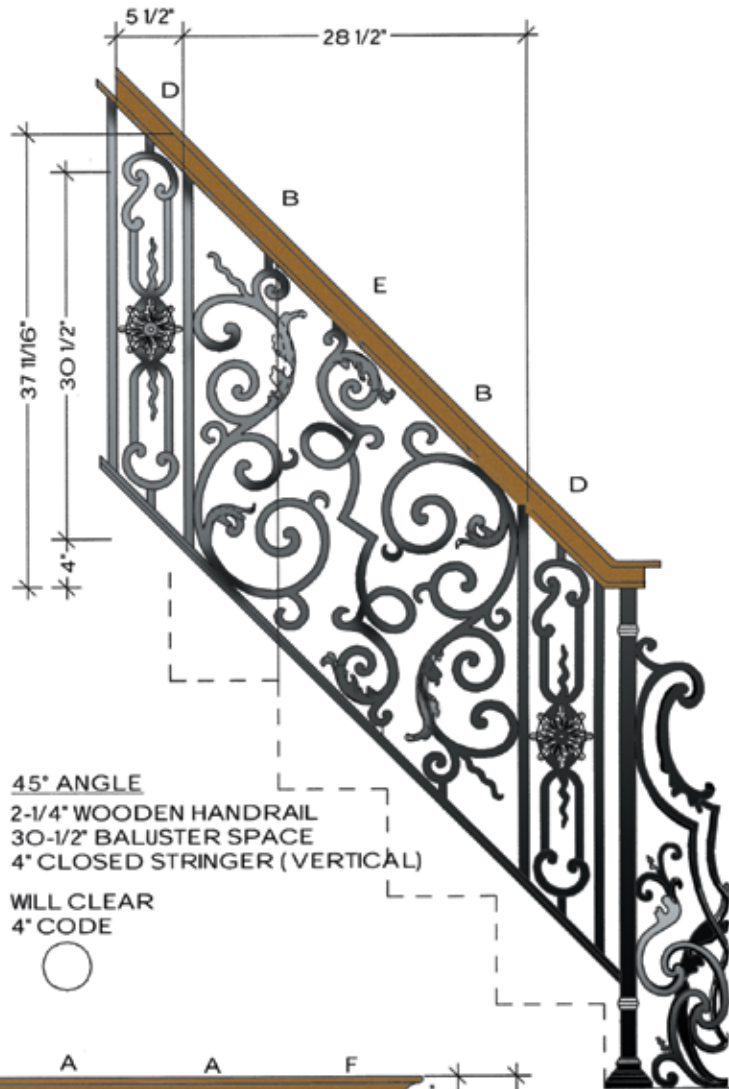

PIECE A
FITS LEVEL BALCONY
OR STRAIGHT RAILS

TOP VIEW
A-1
FLAT
HFGO.A1

PIECE A
FITS LEVEL BALCONY
OR STRAIGHT RAILS

TOP VIEW
A-1
FLAT
HFGO.A1

PIECE B
FITS ANGLES UP TO 48°

TOP VIEW
B-1
FLAT
HFGO.B1

PIECE B
FITS ANGLES UP TO 48°

TOP VIEW
B-1
FLAT
HFGO.B1

TOP VIEW
A-2
ALL RADIUS FROM 28" TO 20'-0"
HFGO.A2

TOP VIEW
A-2
ALL RADIUS FROM 28" TO 20'-0"
HFGO.A2

TOP VIEW
B-2
ALL RADIUS FROM 28" TO 20'-0"
HFGO.B2

TOP VIEW
B-2
ALL RADIUS FROM 28" TO 20'-0"
HFGO.B2

TOP VIEW
A-3
ALL RADIUS FROM 28" TO 20'-0"
HFGO.A3

TOP VIEW
A-3
ALL RADIUS FROM 28" TO 20'-0"
HFGO.A3

TOP VIEW
B-3
ALL RADIUS FROM 28" TO 20'-0"
HFGO.B3

TOP VIEW
B-3
ALL RADIUS FROM 28" TO 20'-0"
HFGO.B3

Bordeaux

30° ANGLE
 3" WOODEN HANDRAIL
 30" BALUSTER SPACE
 4" CLOSED STRINGER (VERTICAL)

WILL CLEAR
 4" CODE

45° ANGLE
 2-1/4" WOODEN HANDRAIL
 30-1/2" BALUSTER SPACE
 4" CLOSED STRINGER (VERTICAL)

WILL CLEAR
 4" CODE