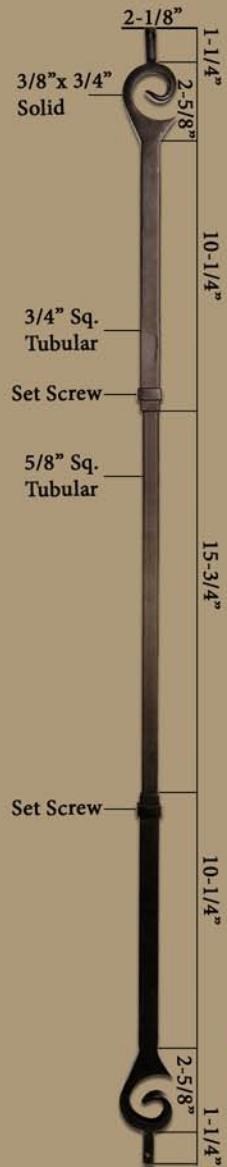

House of Forgings is pleased to introduce our newest product line

ENDECOR™

BALUSTRADE SYSTEM

HF16.7.1
 Ends : 9/16" Rd.
 Height: 44"
 Wt. 3.8 lbs.

HF16.7.2
 Ends : 9/16" Rd.
 Height: 44"
 Wt. 3.8 lbs.

HF16.7.3
 Ends : 9/16" Rd.
 Height: 44"
 Wt. 3.8 lbs.