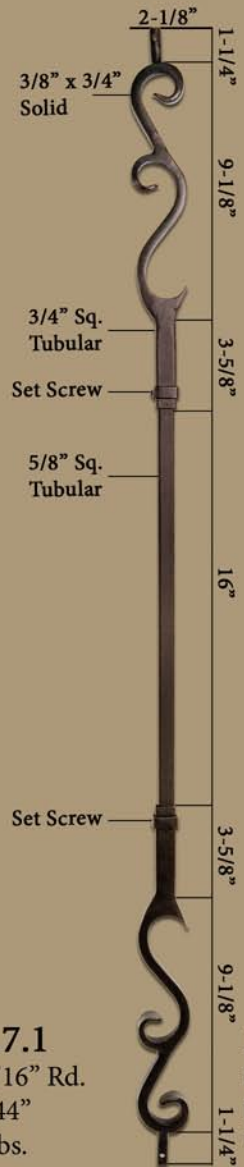

House of Forgings is pleased to introduce our newest product line

ENDECOR™

BALUSTRADE SYSTEM

HF16.7.1
 Ends : 9/16" Rd.
 Height: 44"
 Wt. 3.8 lbs.

HF16.7.2
 Ends : 9/16" Rd.
 Height: 44"
 Wt. 3.8 lbs.

HF16.7.3
 Ends : 9/16" Rd.
 Height: 44"
 Wt. 3.8 lbs.