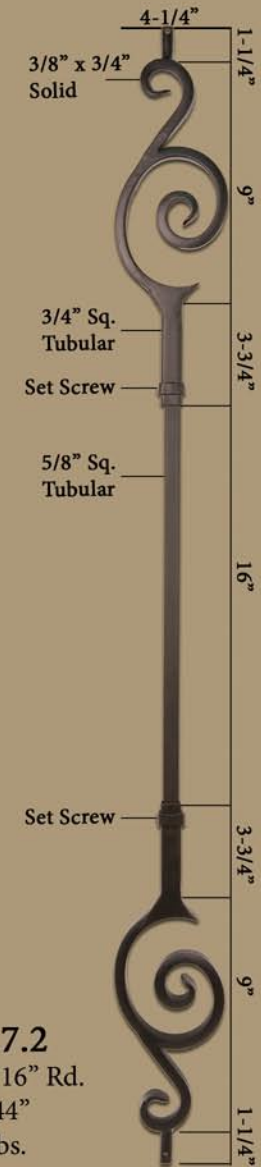

House of Forgings is pleased to introduce our newest product line

ENDECOR™

BALUSTRADE SYSTEM

HF16.7.1
 Ends : 9/16" Rd.
 Height: 44"
 Wt. 3.8 lbs.

HF16.7.2
 Ends : 9/16" Rd.
 Height: 44"
 Wt. 3.8 lbs.

HF16.7.3
 Ends : 9/16" Rd.
 Height: 44"
 Wt. 3.8 lbs.